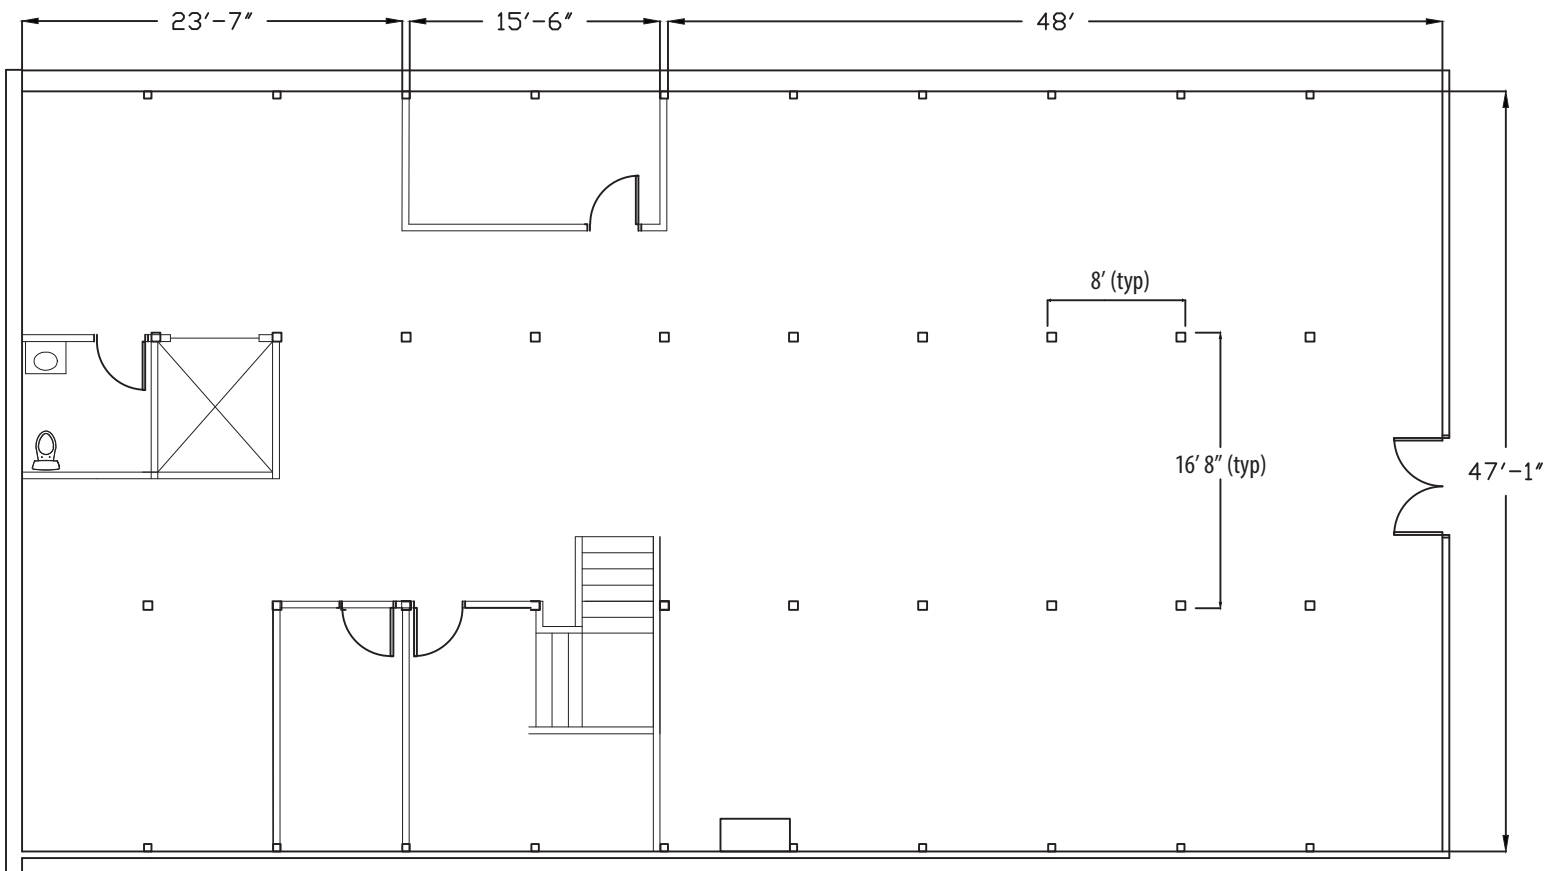

### Suite H001

FLEX SPACE

— Space Details —

5,022 Rentable Sq Feet

Ceiling Height

7' Clearance/Bottom of Beam

Dock Distance

Interior Freight elevator