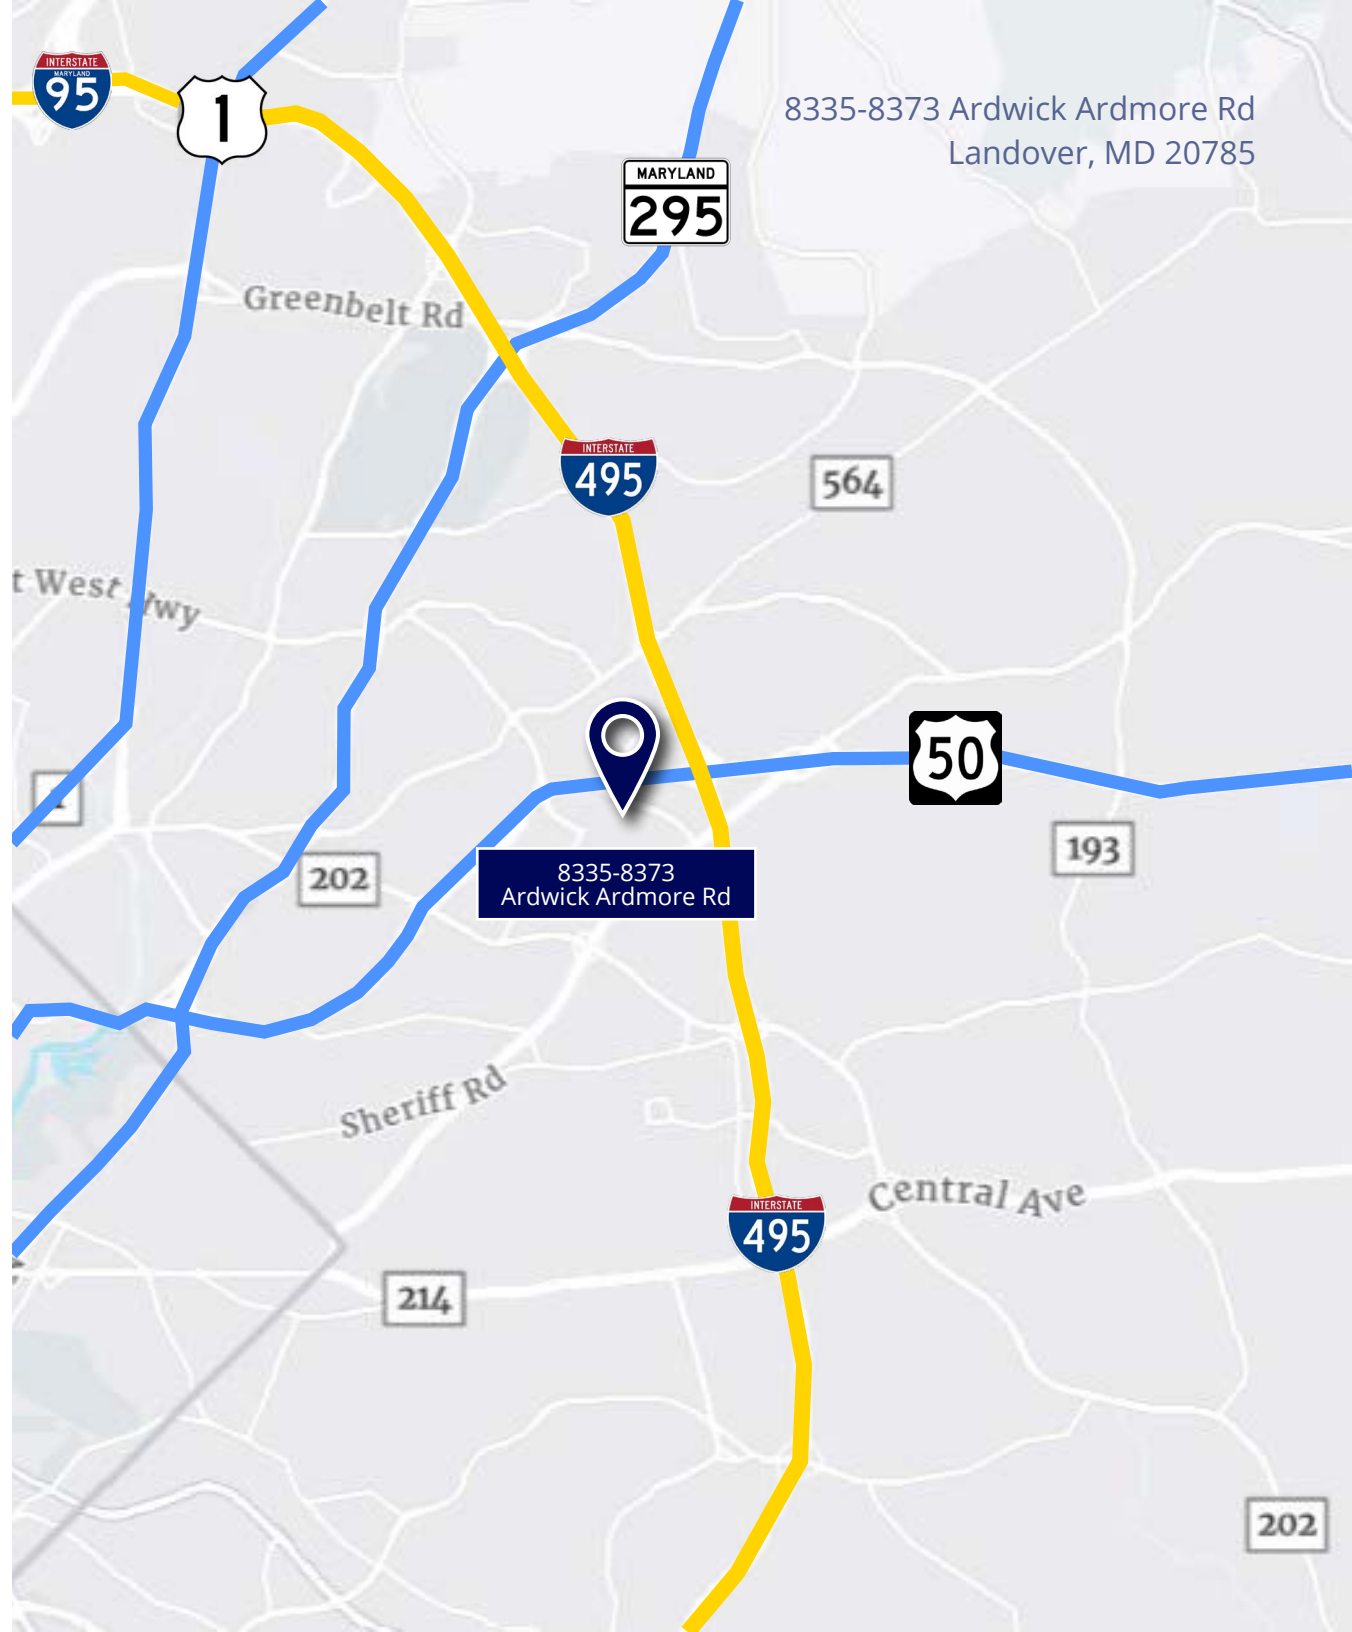

Loading 2 Drive-ins

Option to add 1/3 Acre of fully fenced & paved outdoor storage.

Strategic Location

- Centrally located in Ardmore Industrial Park
- Immediate access to Routes 50 & I-495
- Less than 5 miles to the Washington DC line
- 15 miles from Reagan National Airport