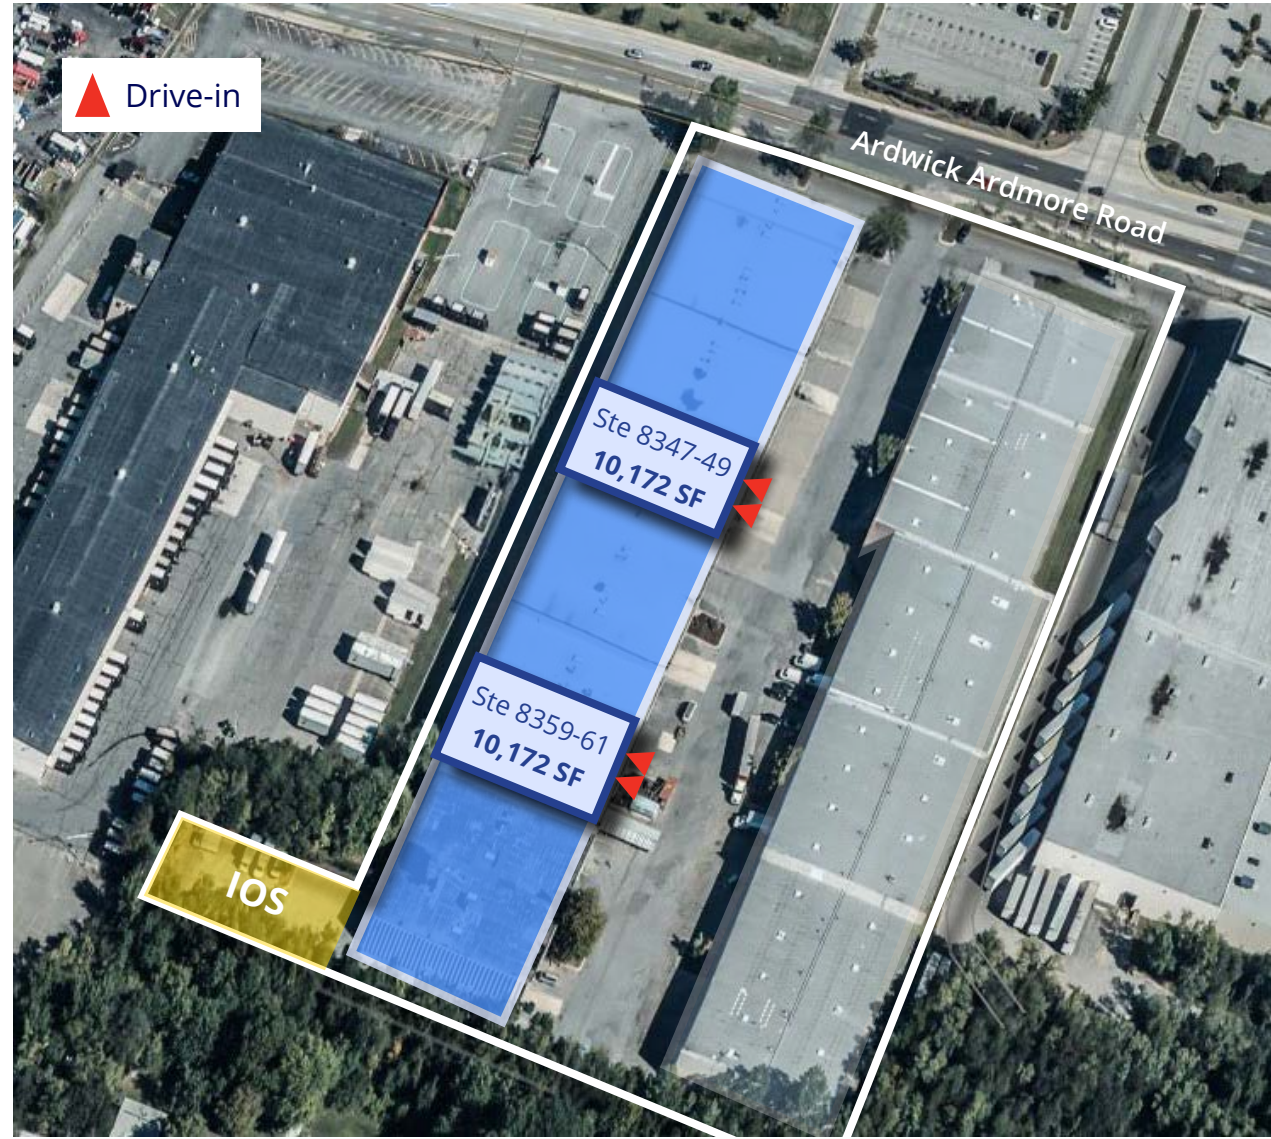

Loading 2 Drive-ins

Option to add 1/3 Acre of fully fenced & paved outdoor storage.

Strategic Location

- Centrally located in Ardmore Industrial Park
- Immediate access to Routes 50 & I-495
- Less than 5 miles to the Washington DC line
- 15 miles from Reagan National Airport