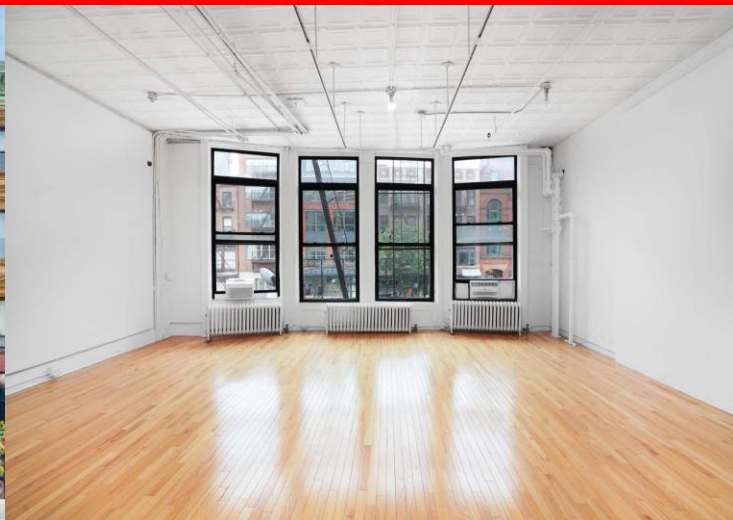

### Size

2,500 Square Foot Loft Available

### Space Details

- Oversized windows in the front and rear
- Exposed brick
- Original hardwood flooring
- 12-13 ft. ceiling heights
- Open layout
- Bowery charm and character
- Move-In ready