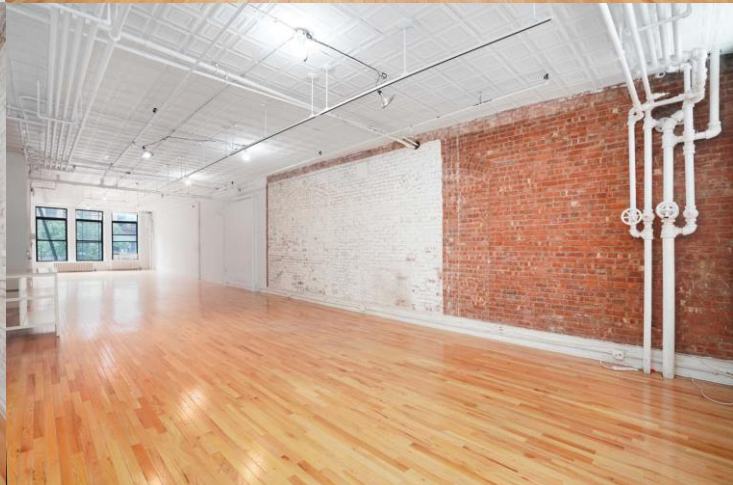

### Size

2,500 Square Foot Loft Available

### Space Details

- Oversized windows in the front and rear
- Exposed brick
- Original hardwood flooring
- 12-13 ft. ceiling heights
- Open layout
- Bowery charm and character
- Move-In ready