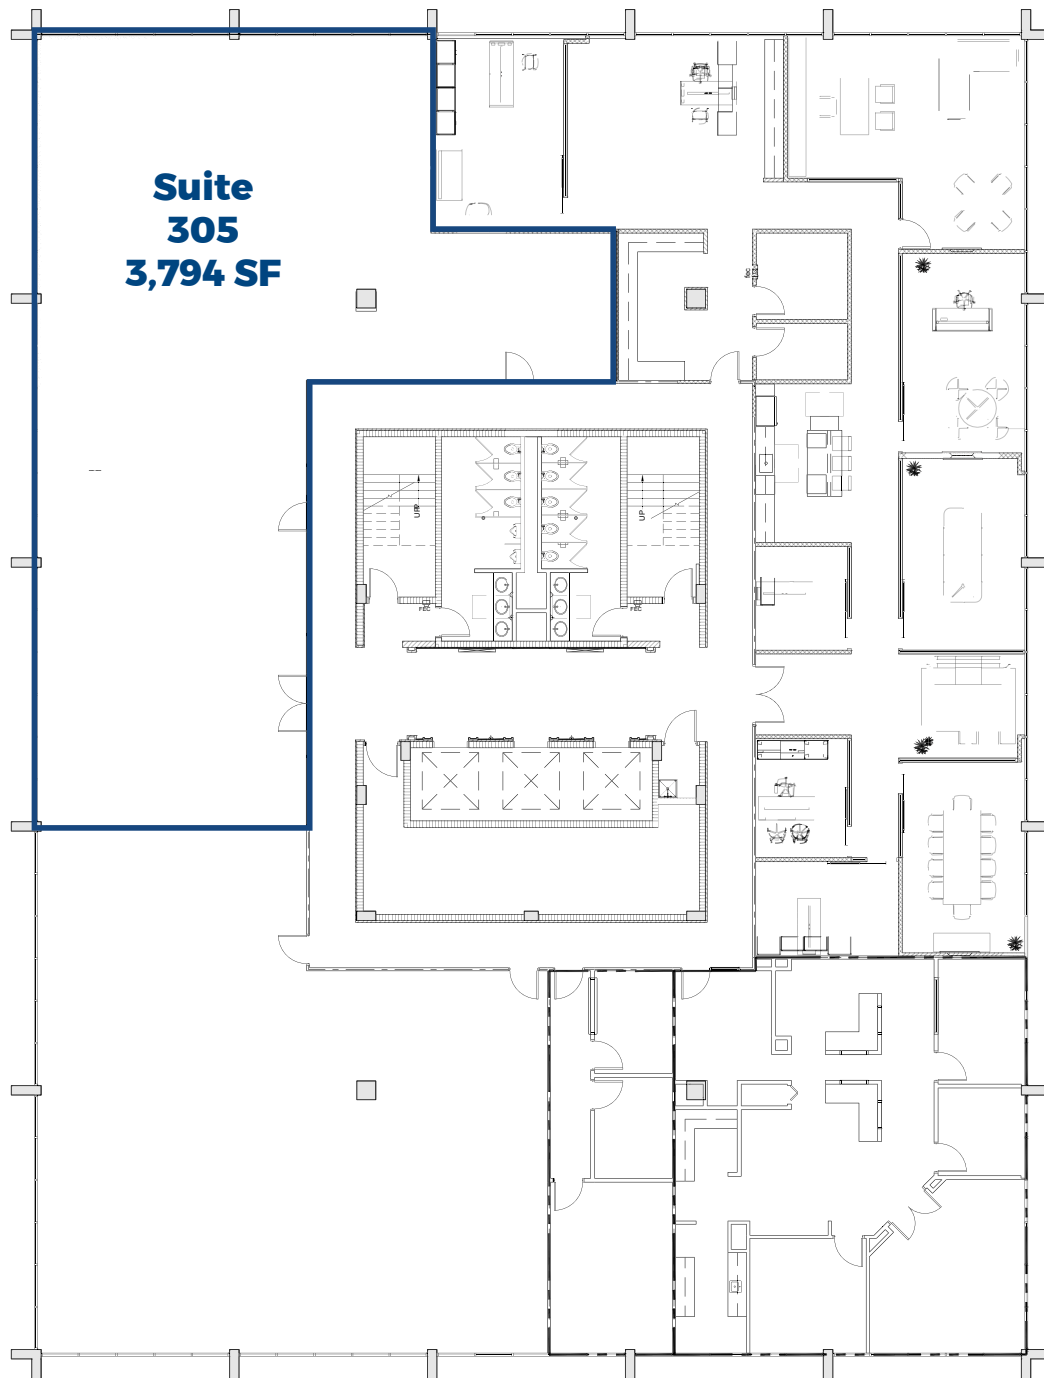

Flagler Center I

501 S. Flagler Drive, West Palm Beach, FL 33401

**Suite
305
3,794 SF**

CONSTANCE D. THOMAS, CCIM
Senior Managing Director
561.288.9251
cthomas@tcrefl.com

TCRE
www.tcrefl.com