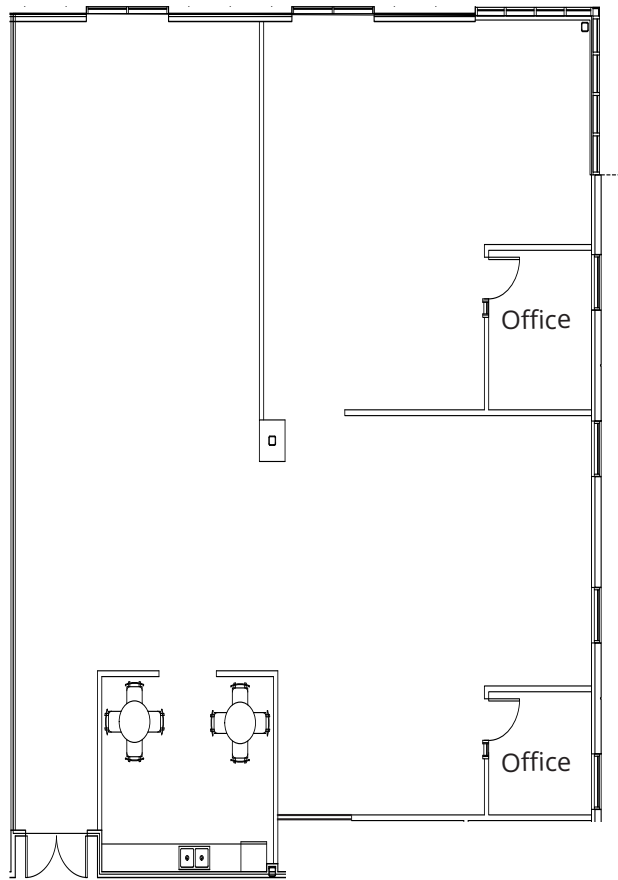

SUITE 250 - 3,884± SF

Lisa Bailey, SIOR, Principal
D 407 440 6645
C 407 595 9233
lisa.bailey@avisonyoung.com

Emily Zinaich, Senior Vice President
D 407 440 6641
C 407 230 8797
emily.zinaich@avisonyoung.com