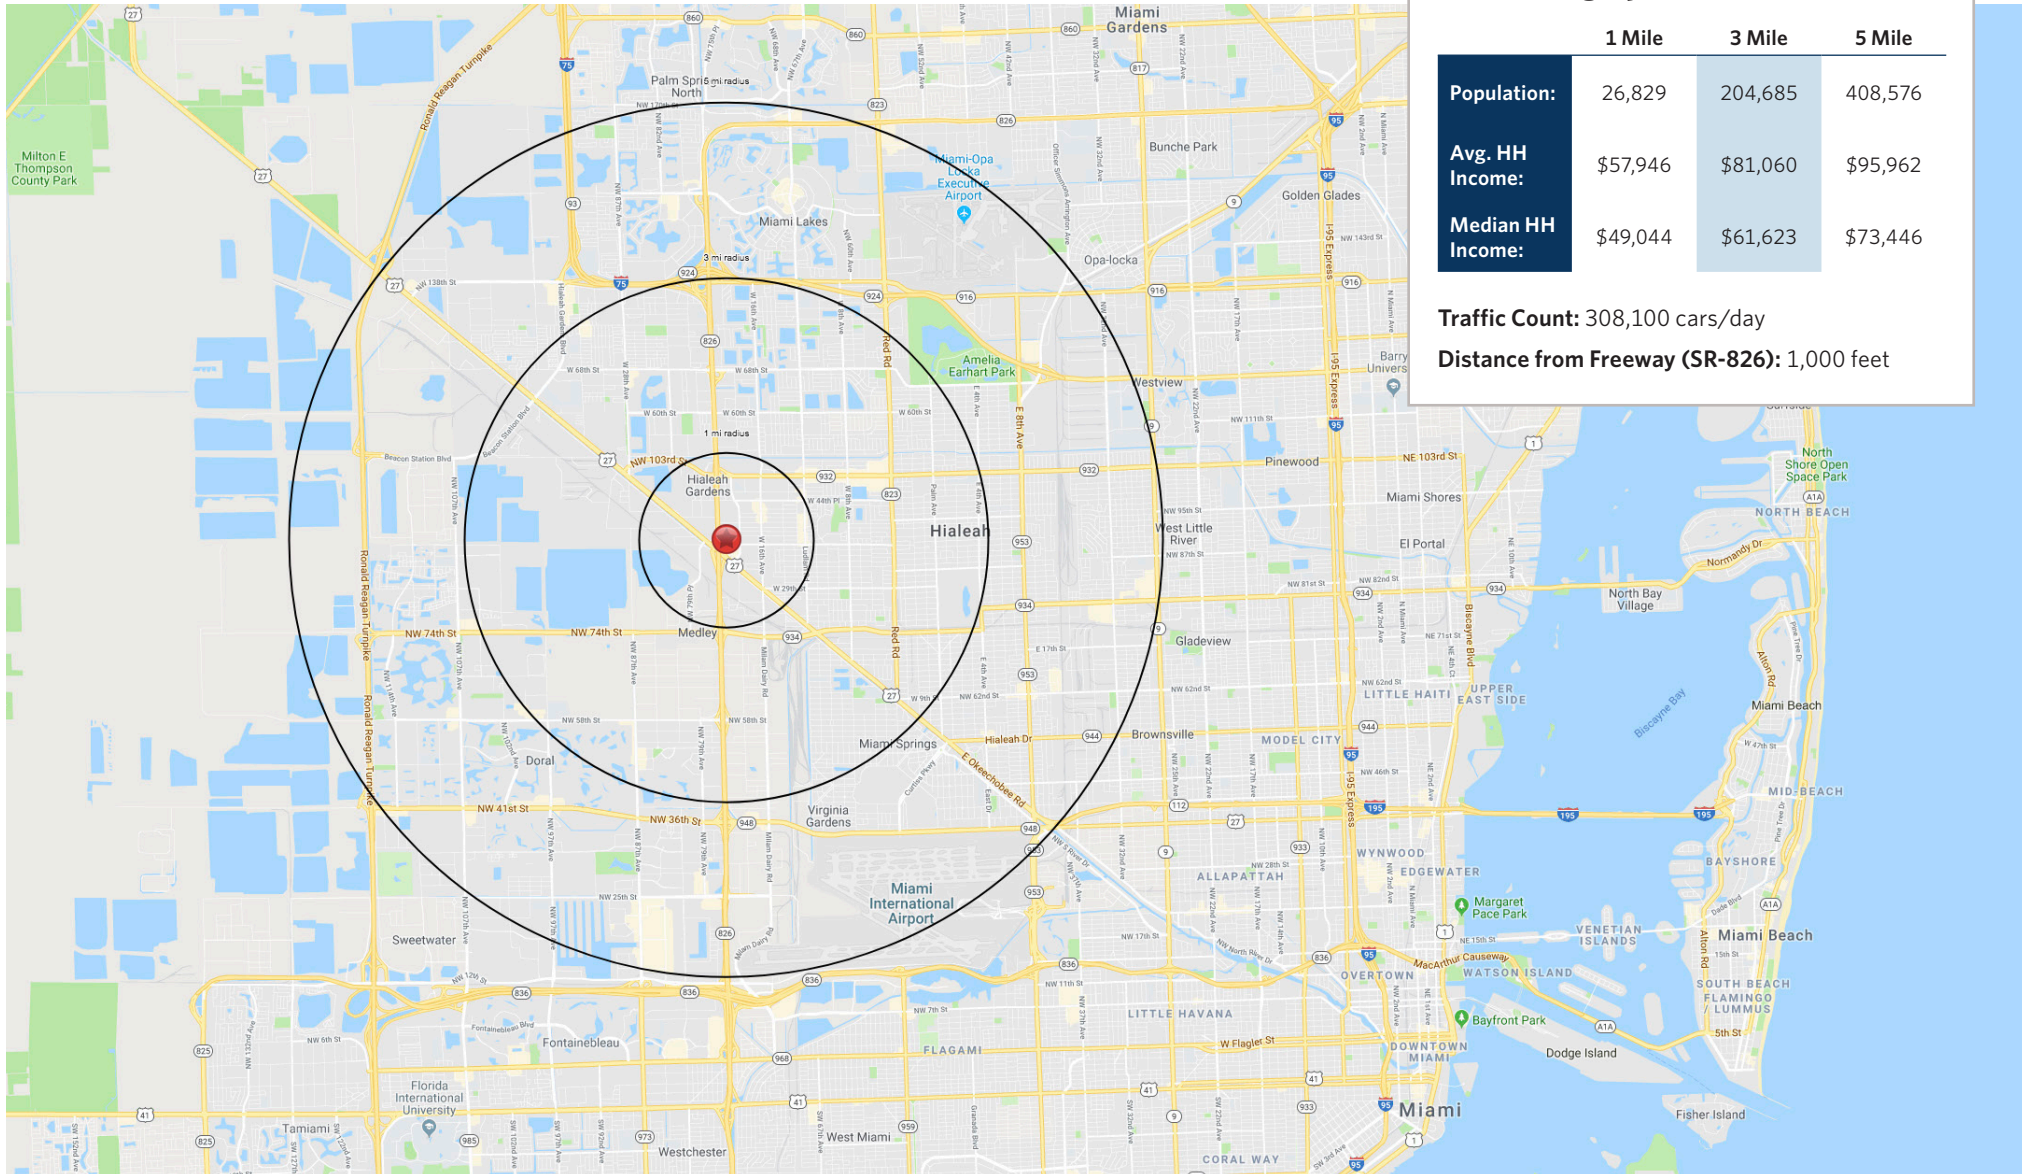

WESTLAND PROMENADE

3595 West 20th Avenue, Hialeah, FL 33012