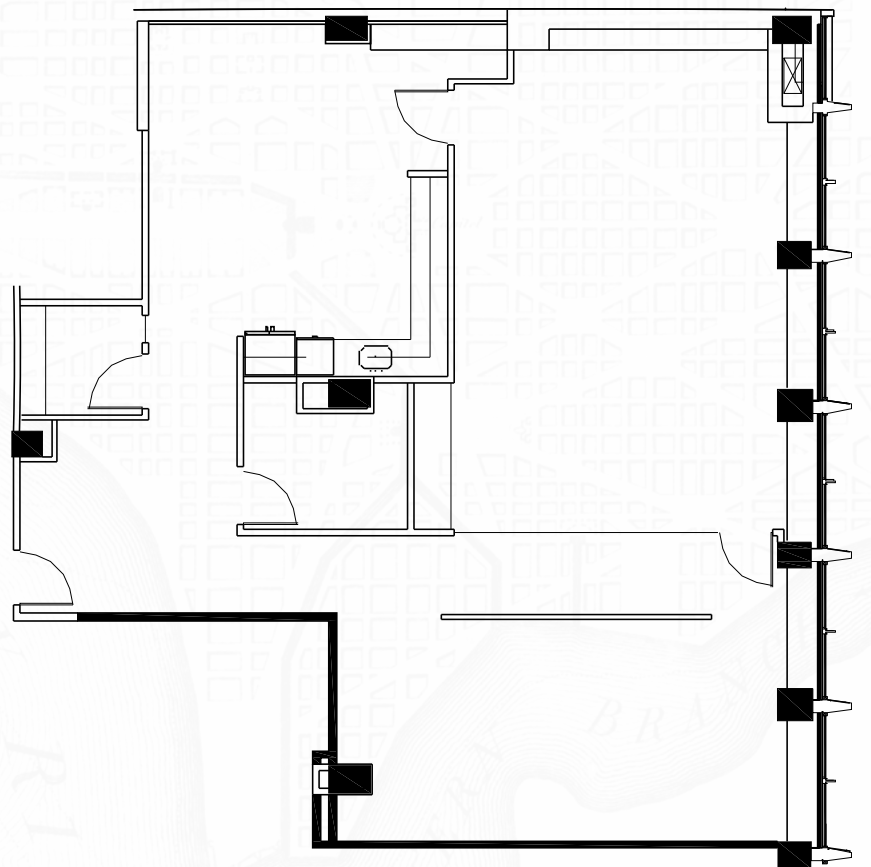

THE MADISON OFFICE BUILDING

SEVENTH FLOOR
SUITE 700 | 2,129 RSF

THE MADISON
OFFICE BUILDING

1155 15TH STREET NW

JOHN KLINKE | jklinke@streamrealty.com (202) 595-1446

TIM MCCARTY | tim.mccarty@streamrealty.com (202) 886-8827