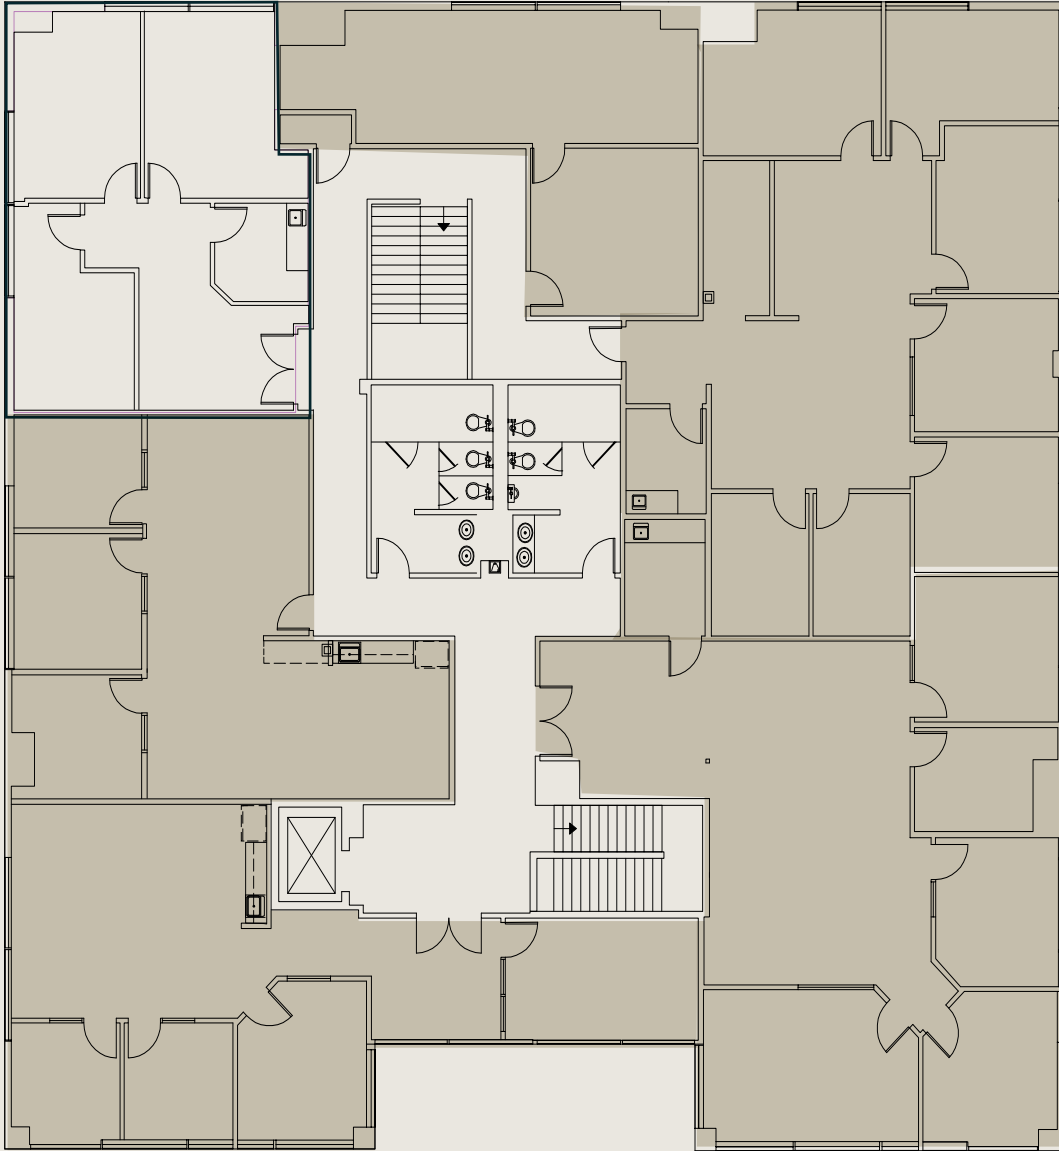

3 0 2 0 S A T U R N S T R E E T

SUITE
203

SUITE 203
±1,367 SF

2ND FLOOR