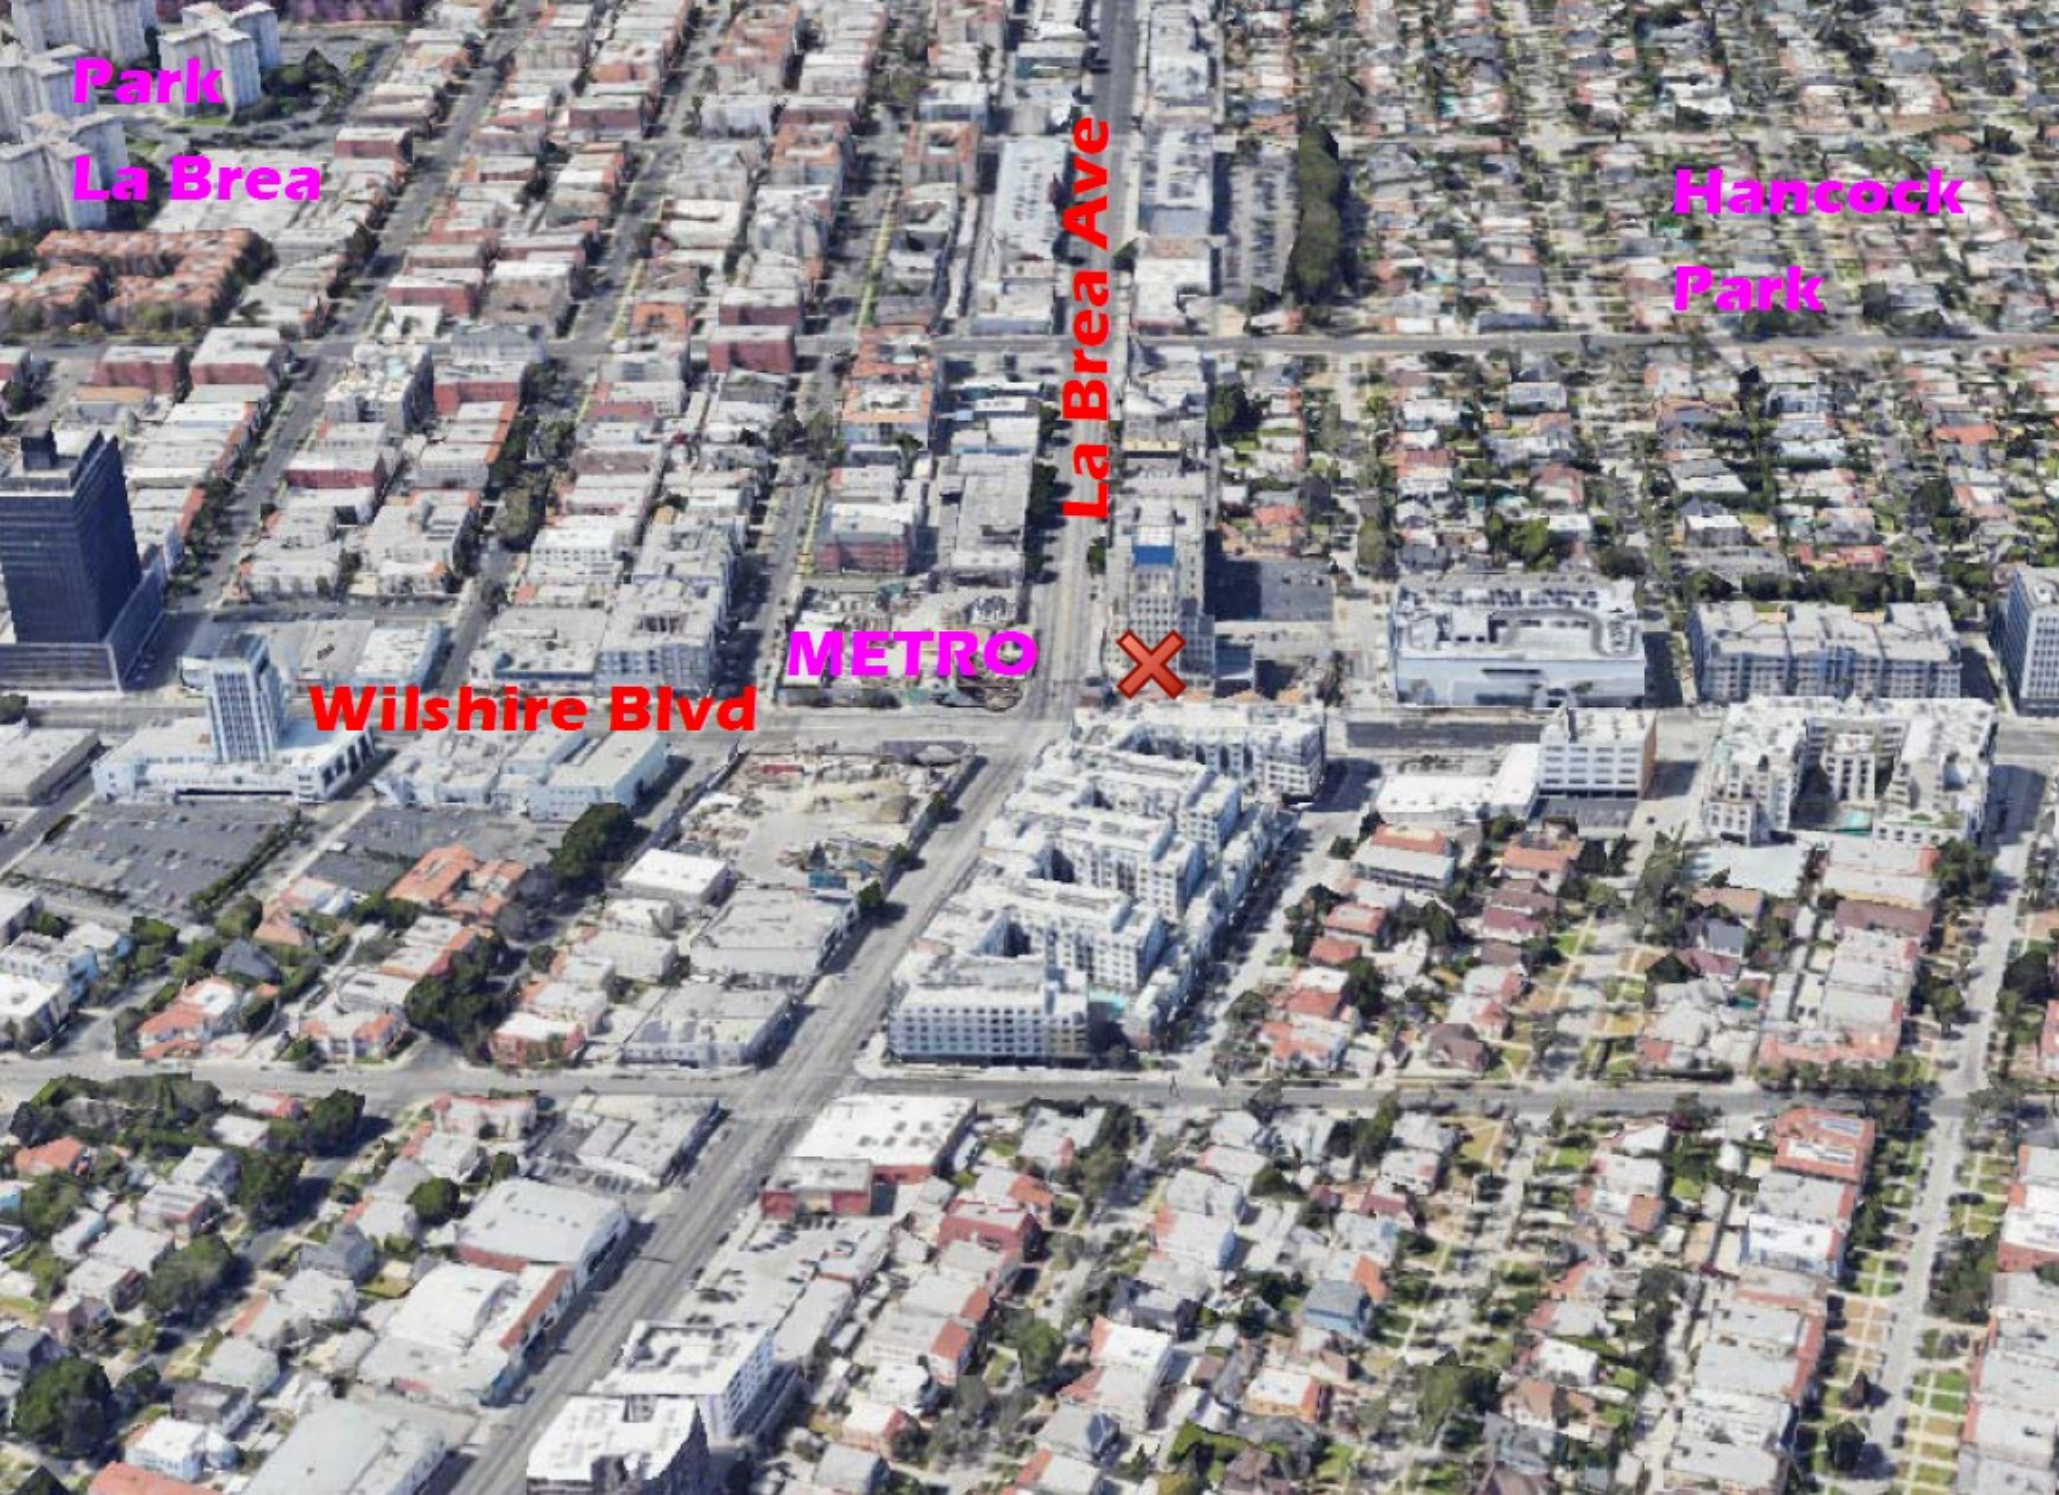

The Comedy Store

SUNSET STRIP

West Hollywood

HOLLYWOOD

2

101 Fwy

Western Ave

Los Angeles

Beverly Hills

FAIRFAX

La Brea Ave

The Coffee Bean & Tea Leaf

Arc'teryx La Brea

CENTRAL LA

Ralphs Fresh Fare

Wilshire Blvd

KFC

KOREATOWN

Museum of Tolerance

Crypto.com Area

MID CITY

10

10

Museum of Technology

Natural History Museum of Los Angeles County

Culver City

CRENSHAW

Park  
La Brea

Hancock  
Park

La Brea Ave

Wilshire Blvd

METRO