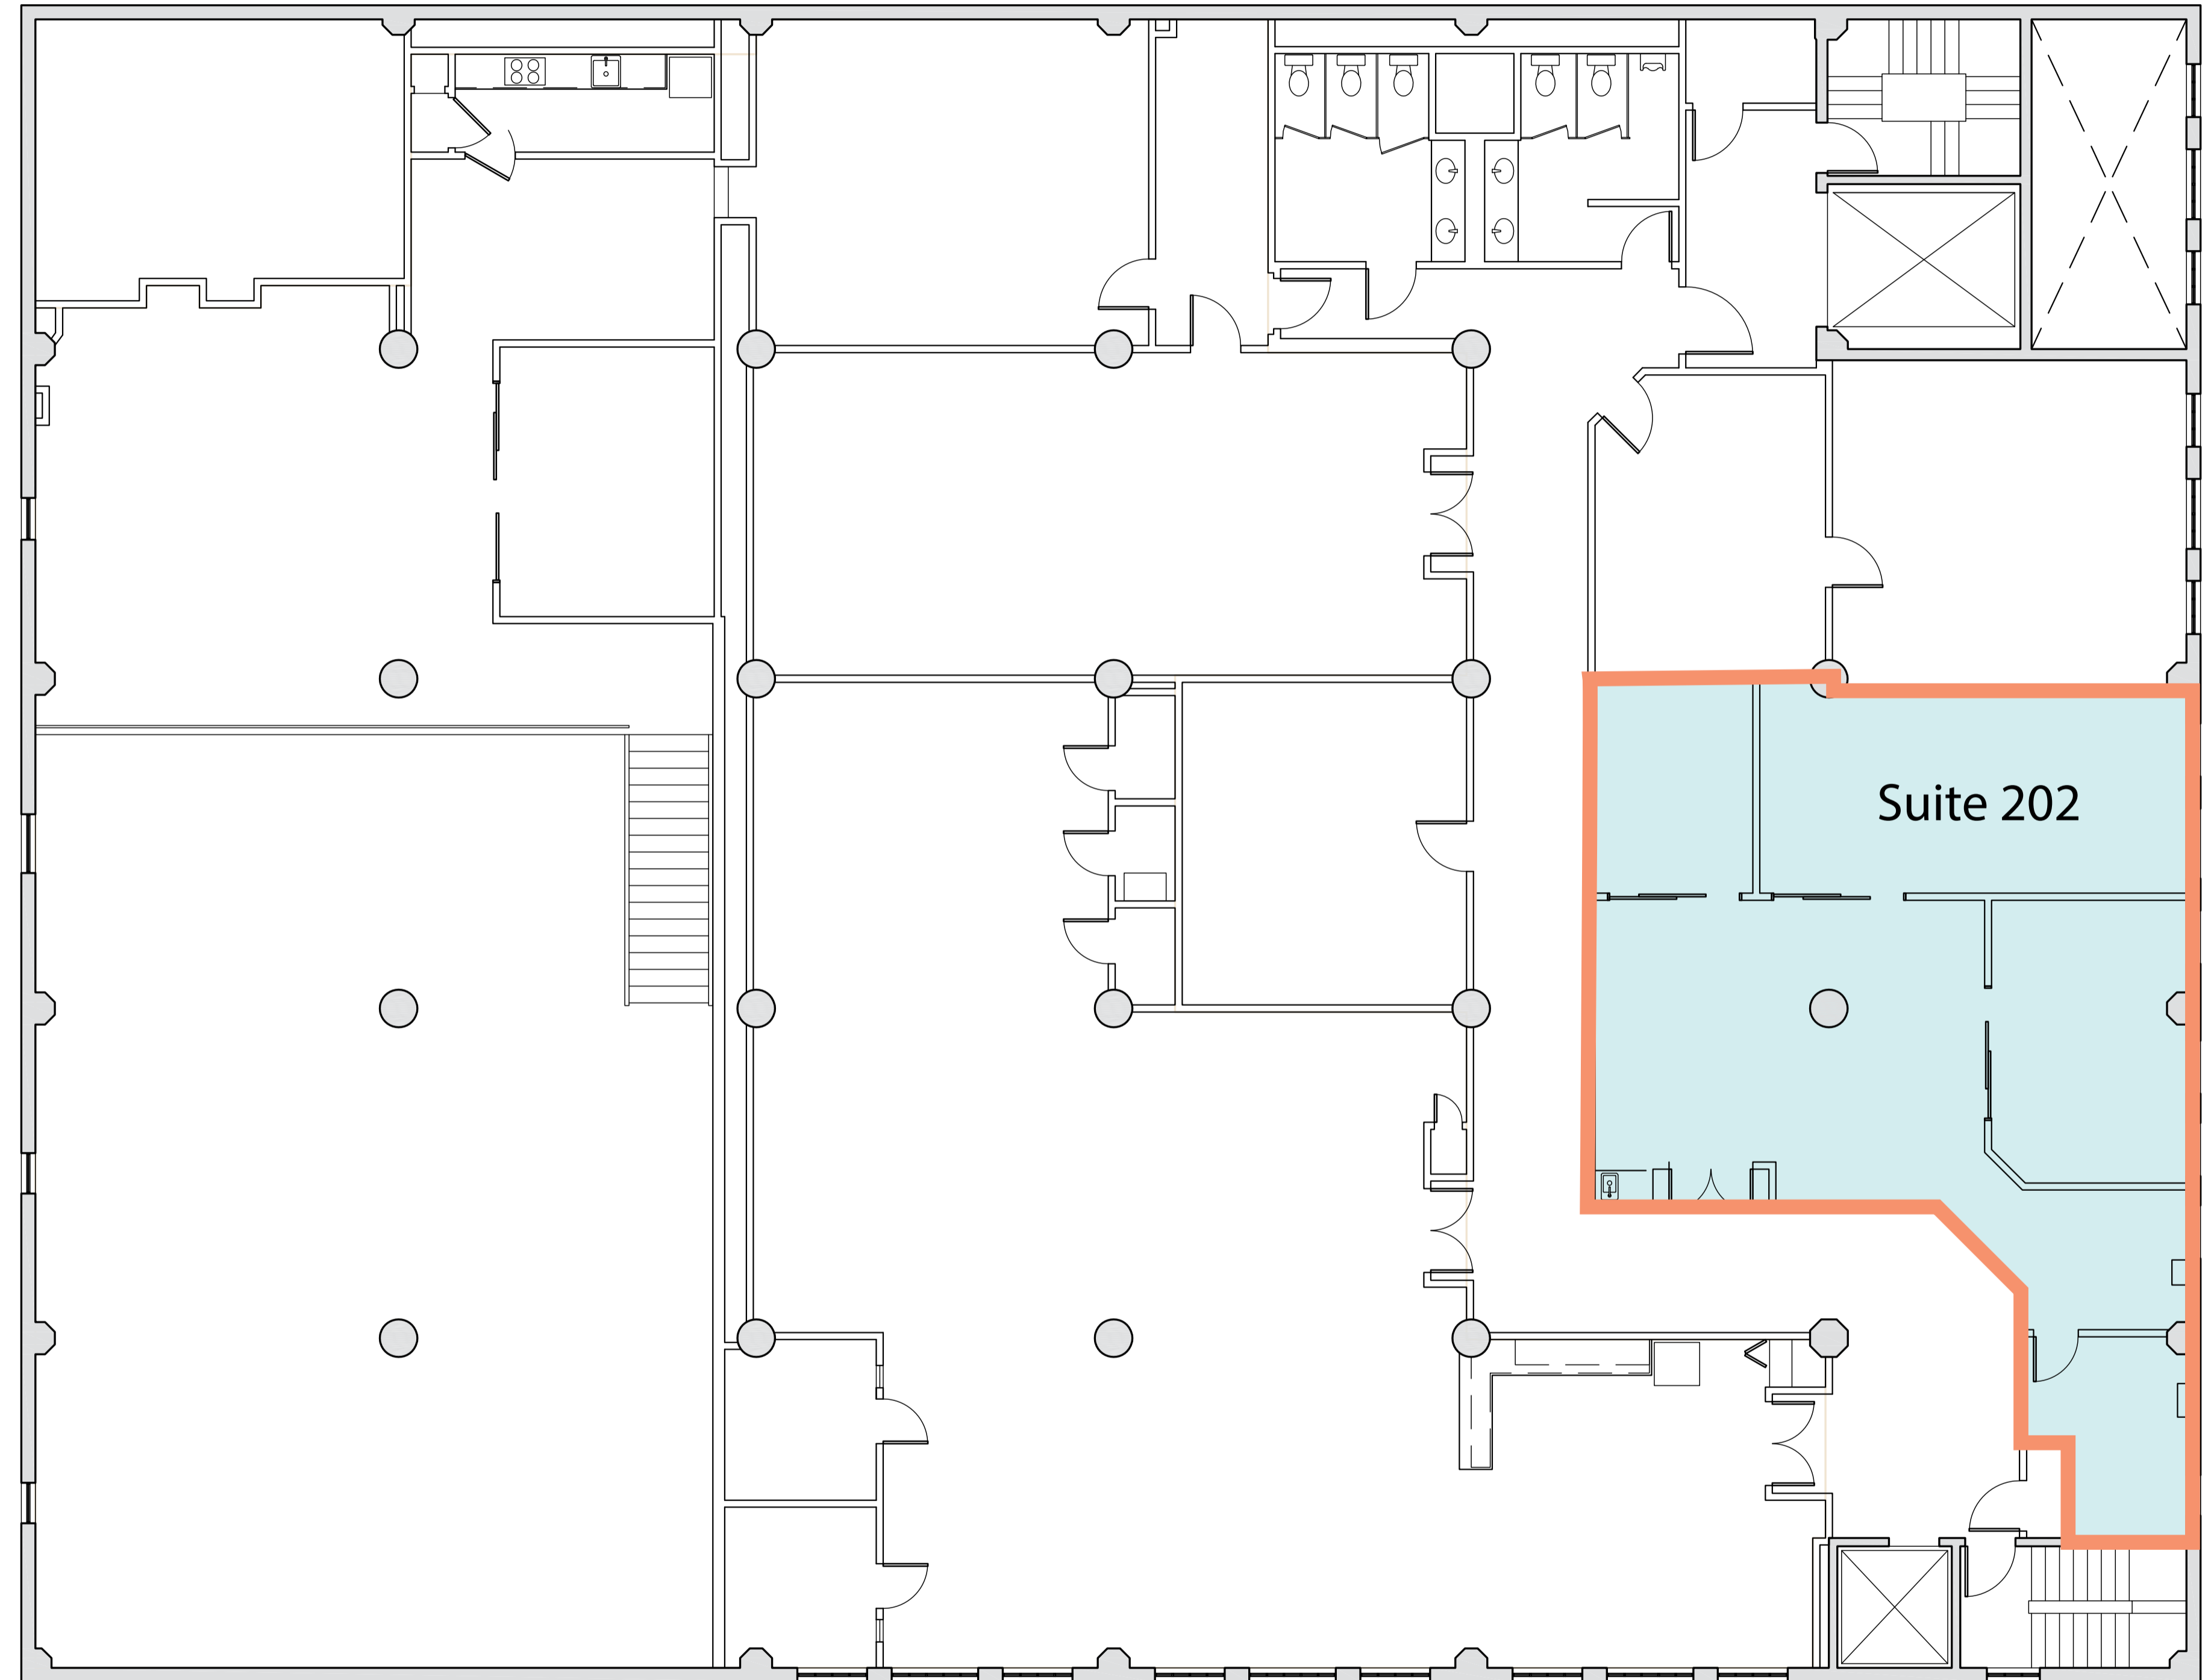

650

5th Street

650 5th Street

Flexible startup space

Building highlights

- Prime location across from Caltrain
 - On-site parking available, subject to availability
 - Steps to Oracle Park
 - Easy access to Highway 101, Highway 280, and the Bay Bridge
 - On-site building management
- 

Suite 202

Size

1,334 RSF

Suite highlights

- Move-in ready
- 3 small meeting rooms/offices
- 1 conference room
- Open space for desking
- Furniture available

202

Suite 306

Size

690 RSF

Suite highlights

- Available 30-60 days
- Open space

Suite 403

Size

3,519 RSF

Suite highlights

- Available 30-60 days
- 3 window-line offices/
meeting rooms
- 1 large
conference room
- Updated kitchen
- High Ceilings

403

Suite 512

Size

765 RSF

Suite highlights

- Available 7/1/2026
- 2 Private offices
- Open area
- Updated kitchenette

Neighborhood favorites

DINING