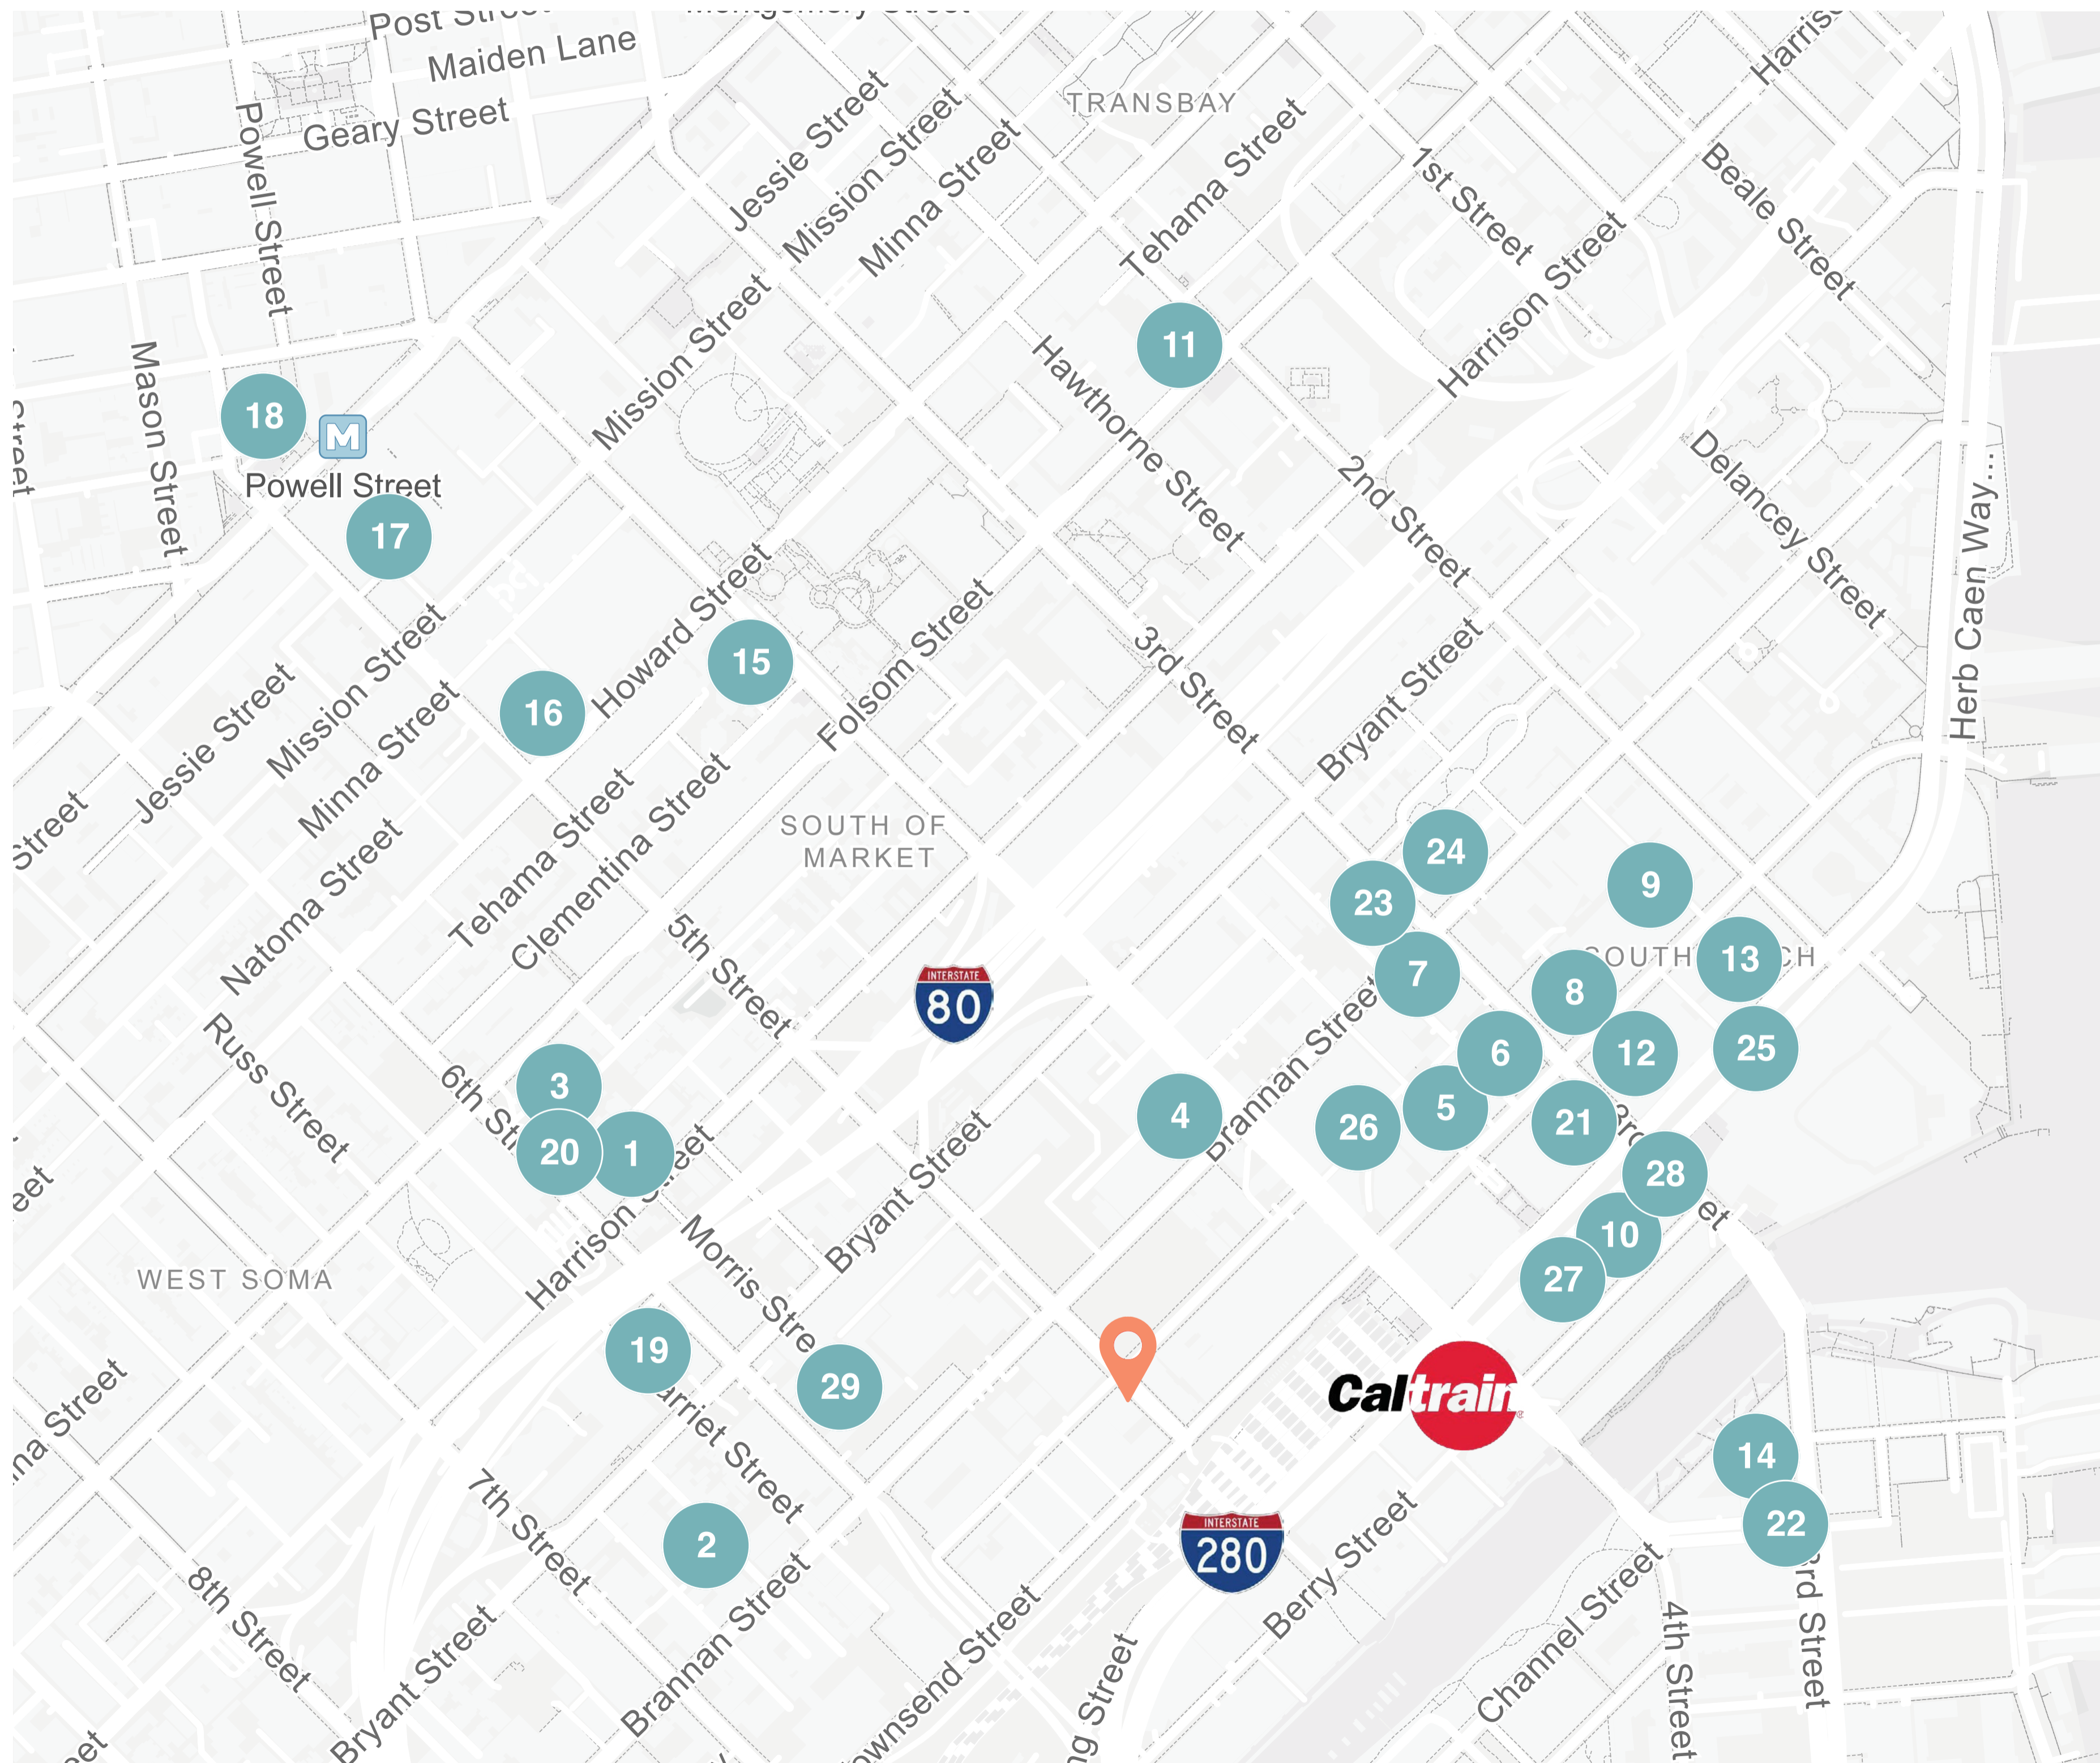

Neighborhood favorites

DINING

1. San Francisco Breakfast Club	8. Mestiza
2. Mars Bar & Restaurant	9. Saison
3. Ben's Fast Food	10. The One Restaurant & Bar
4. Marlowe	11. The Fly Trap
5. ROOFTOP 25	
6. Little Skillet	
7. Sun and Moon	

HOTELS

12. Hyatt Place San Francisco/Downtown
13. Hotel VIA
14. LUMA Hotel San Francisco
15. Canopy by Hilton San Francisco SoMA
16. InterContinental San Francisco, an IHG Hotel
17. Hotel Zetta San Francisco
18. Axiom Hotel

CAFES

19. Social Cafe
20. Telescope Coffee
21. Tazza D'Amore Cafe
22. Cafe Réveille
23. Cafe Buenos Aires SF
24. Golden Goat Coffee
25. Bravado

FITNESS

26. United Barbell - CrossFit SOMA
27. Orangetheory Fitness
28. Uplift Barbell
29. Flagship-Mission Bay