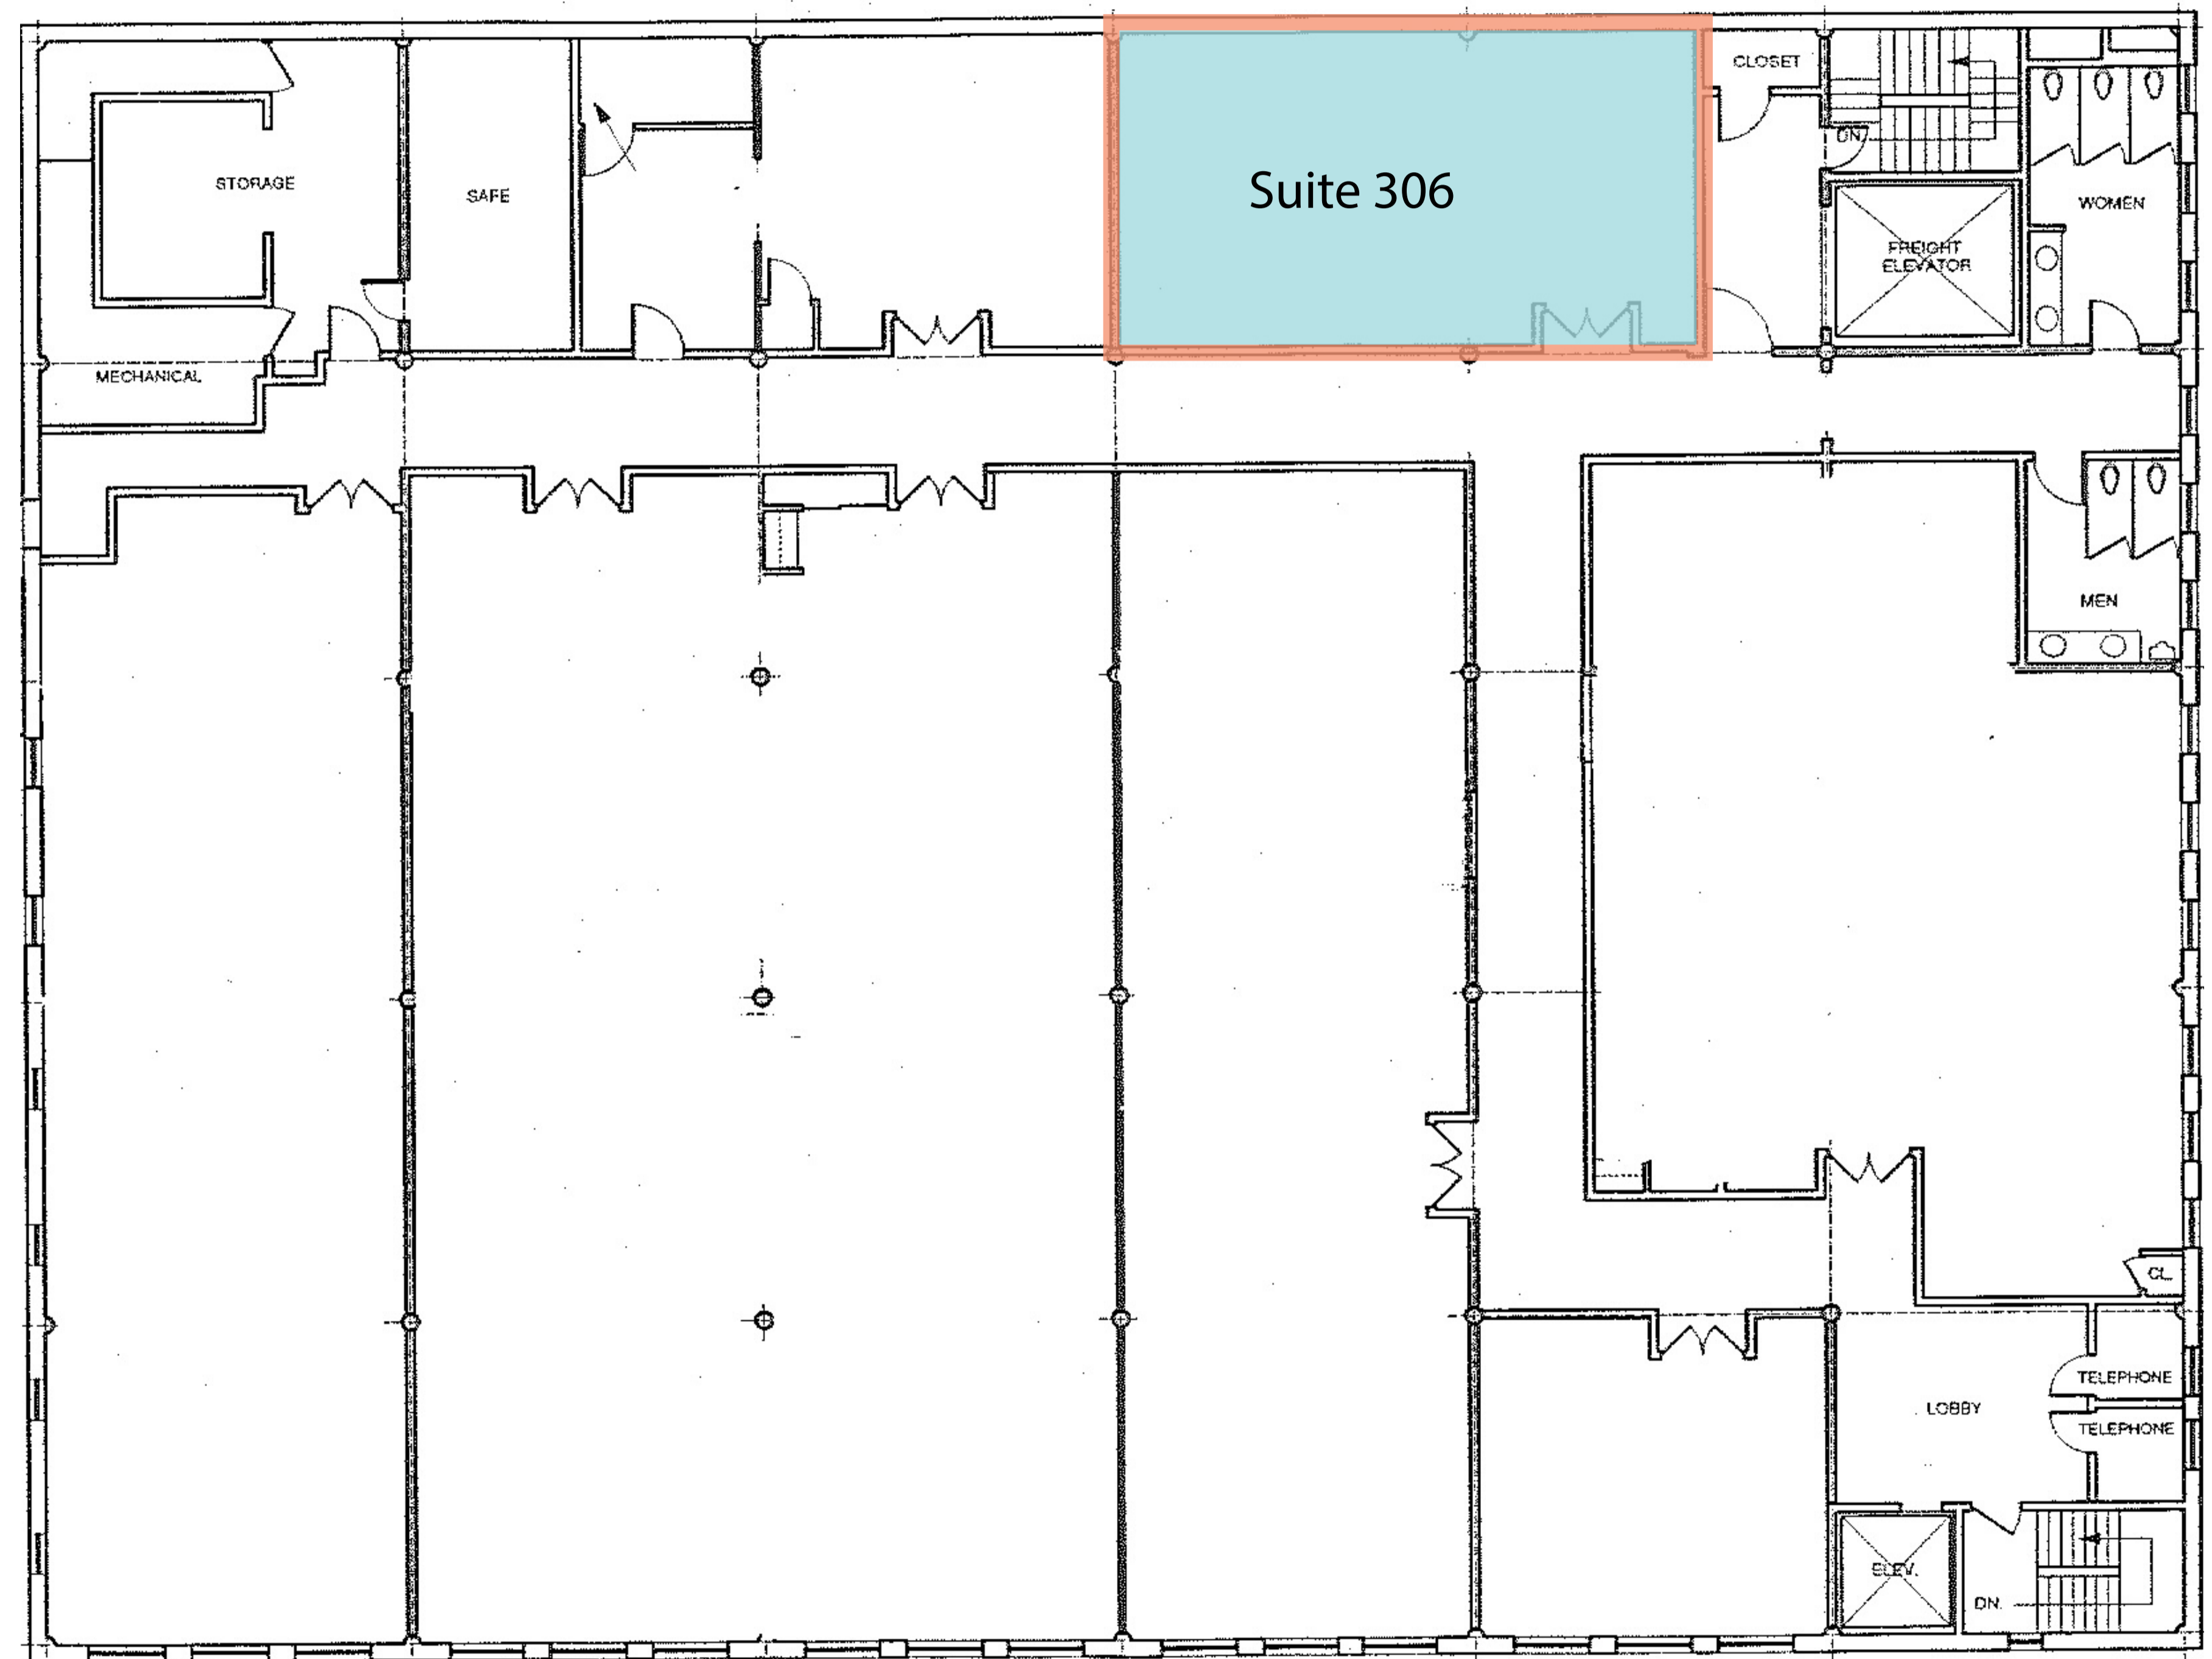

Suite 202

Size

1,334 RSF

Suite highlights

- Move-in ready
- 3 small meeting rooms/offices
- 1 conference room
- Open space for desking
- Furniture available

202

Suite 306

Size

690 RSF

Suite highlights

- Available 30-60 days
- Open space

Suite 403

Size

3,519 RSF

Suite highlights

- Available 30-60 days
- 3 window-line offices/
meeting rooms
- 1 large
conference room
- Updated kitchen
- High Ceilings

403

Suite 512

Size

765 RSF

Suite highlights

- Available 7/1/2026
- 2 Private offices
- Open area
- Updated kitchenette

Neighborhood favorites

DINING