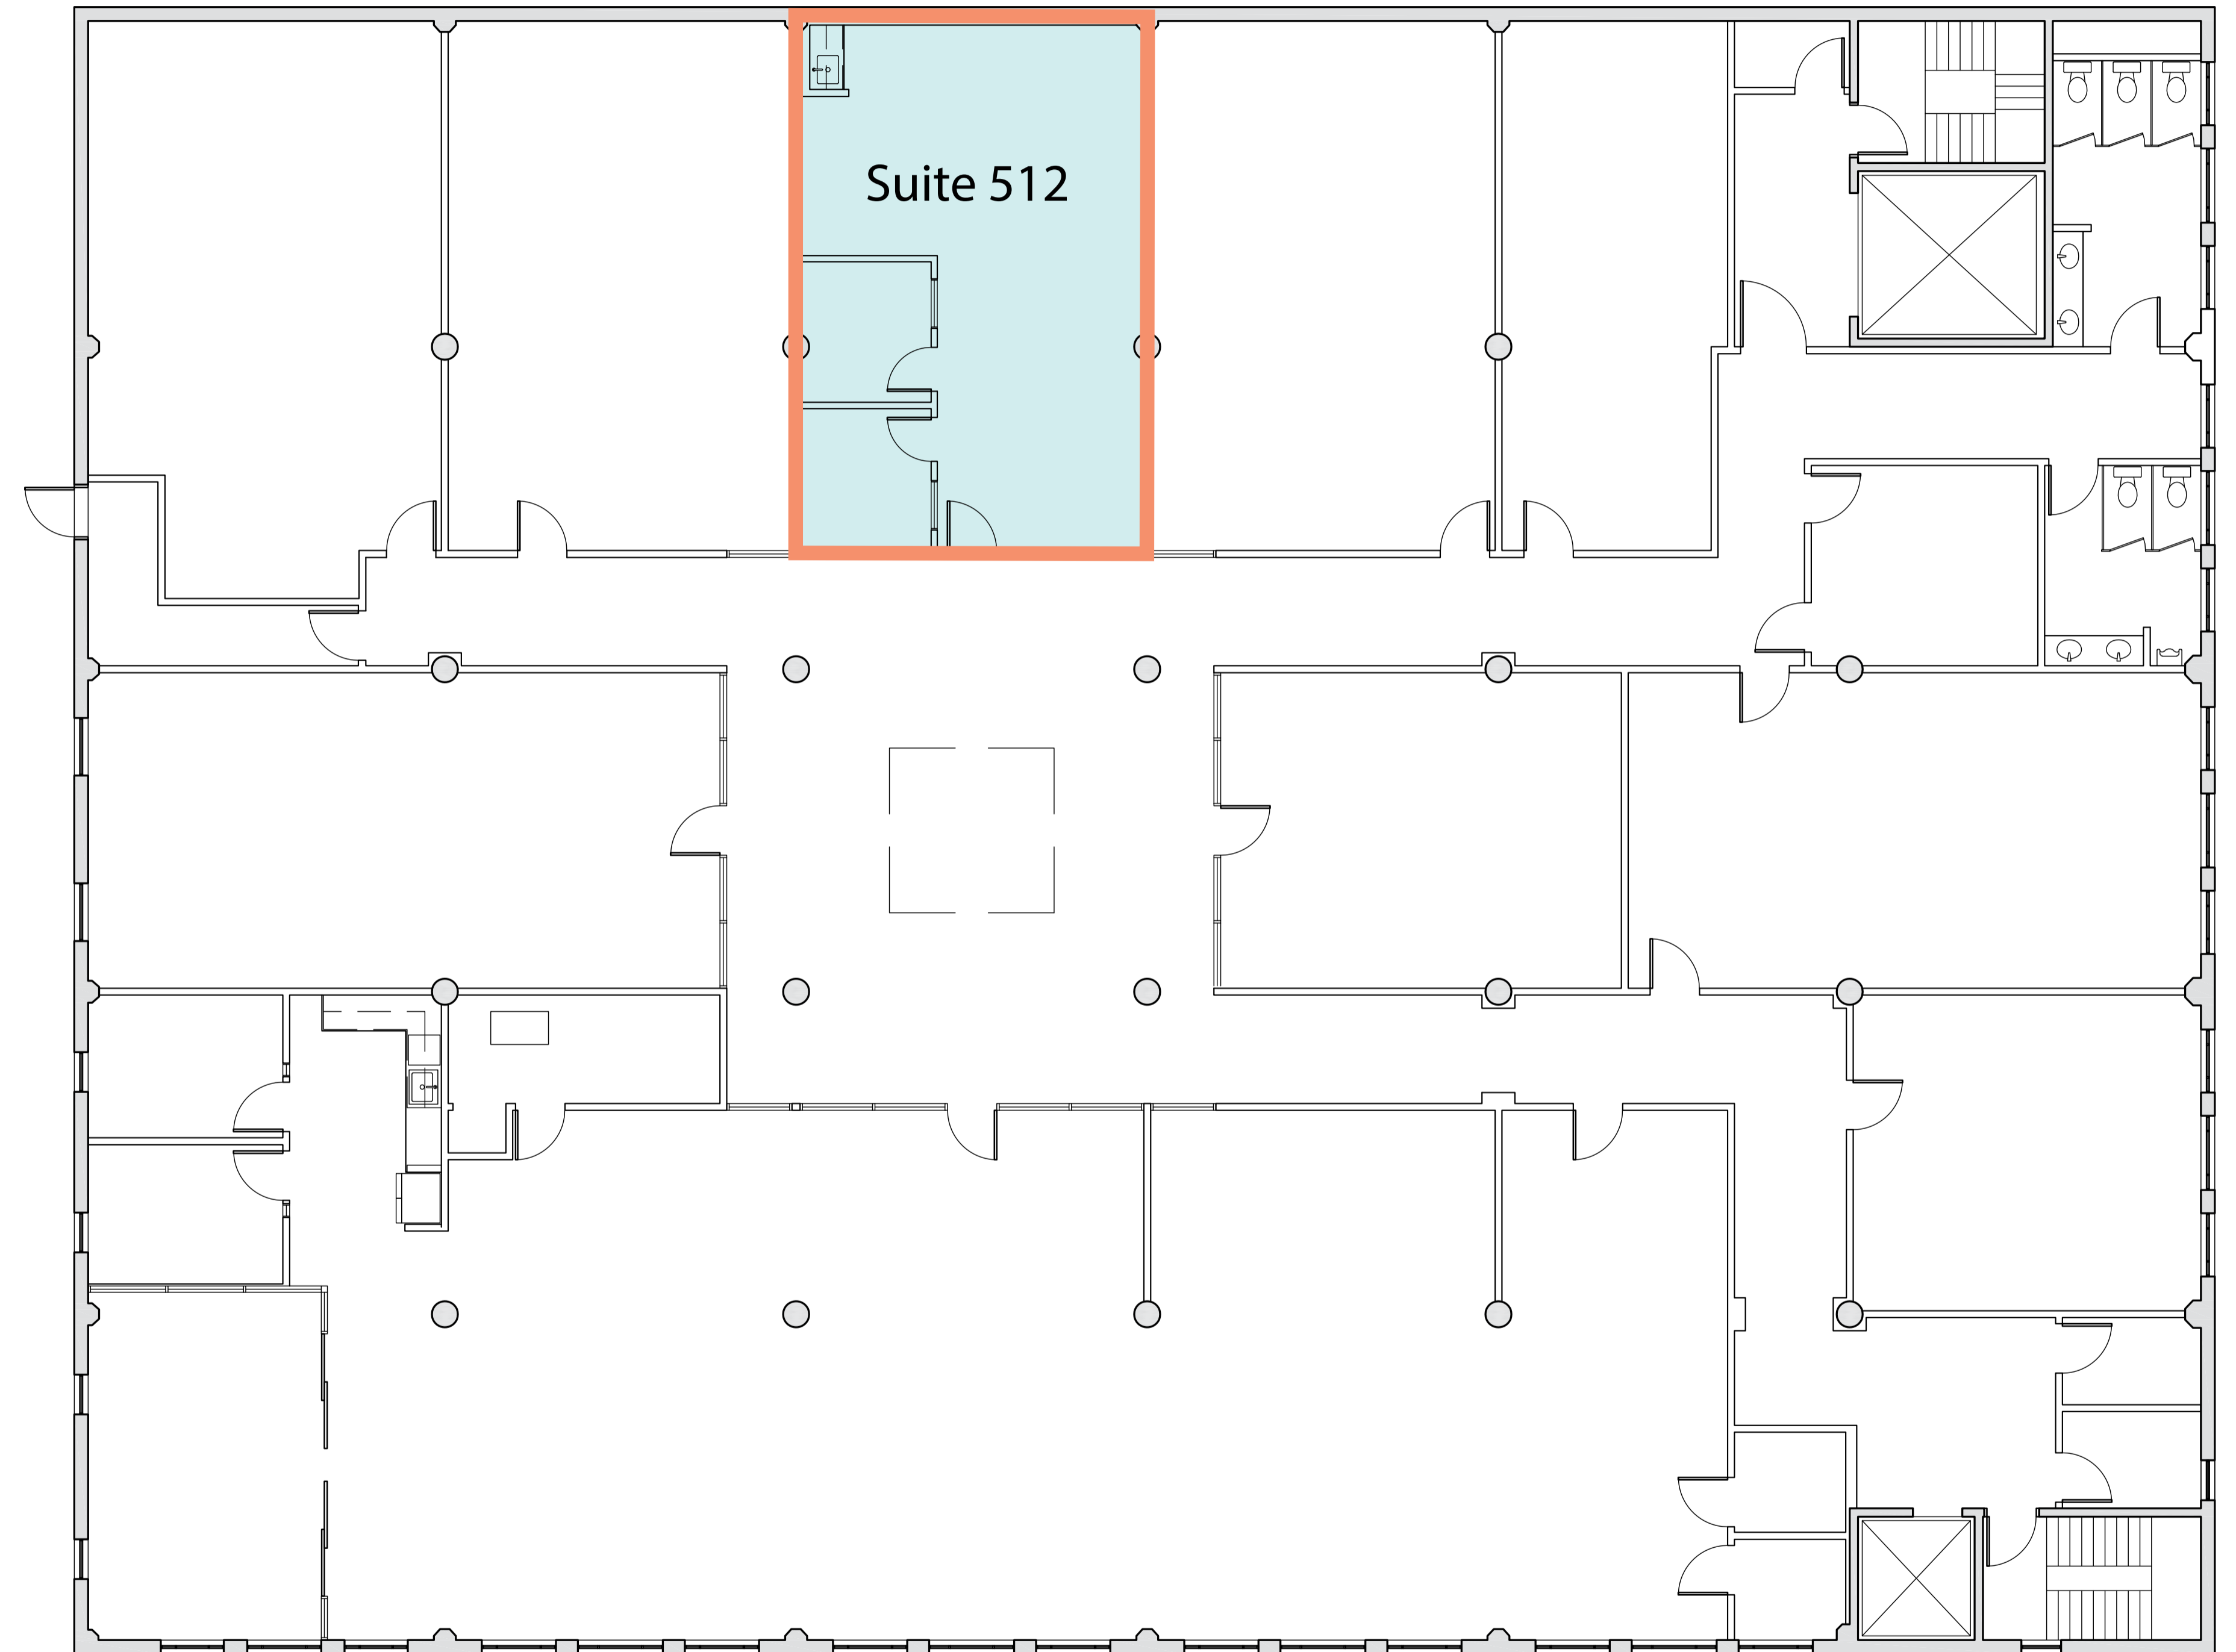

Suite 202

Size

1,334 RSF

Suite highlights

- Move-in ready
- 3 small meeting rooms/offices
- 1 conference room
- Open space for desking
- Furniture available

202

Suite 306

Size

690 RSF

Suite highlights

- Available 30-60 days
- Open space

Suite 403

Size

3,519 RSF

Suite highlights

- Available 30-60 days
- 3 window-line offices/
meeting rooms
- 1 large
conference room
- Updated kitchen
- High Ceilings

403

Suite 512

Size

765 RSF

Suite highlights

- Available 7/1/2026
- 2 Private offices
- Open area
- Updated kitchenette

Neighborhood favorites

DINING