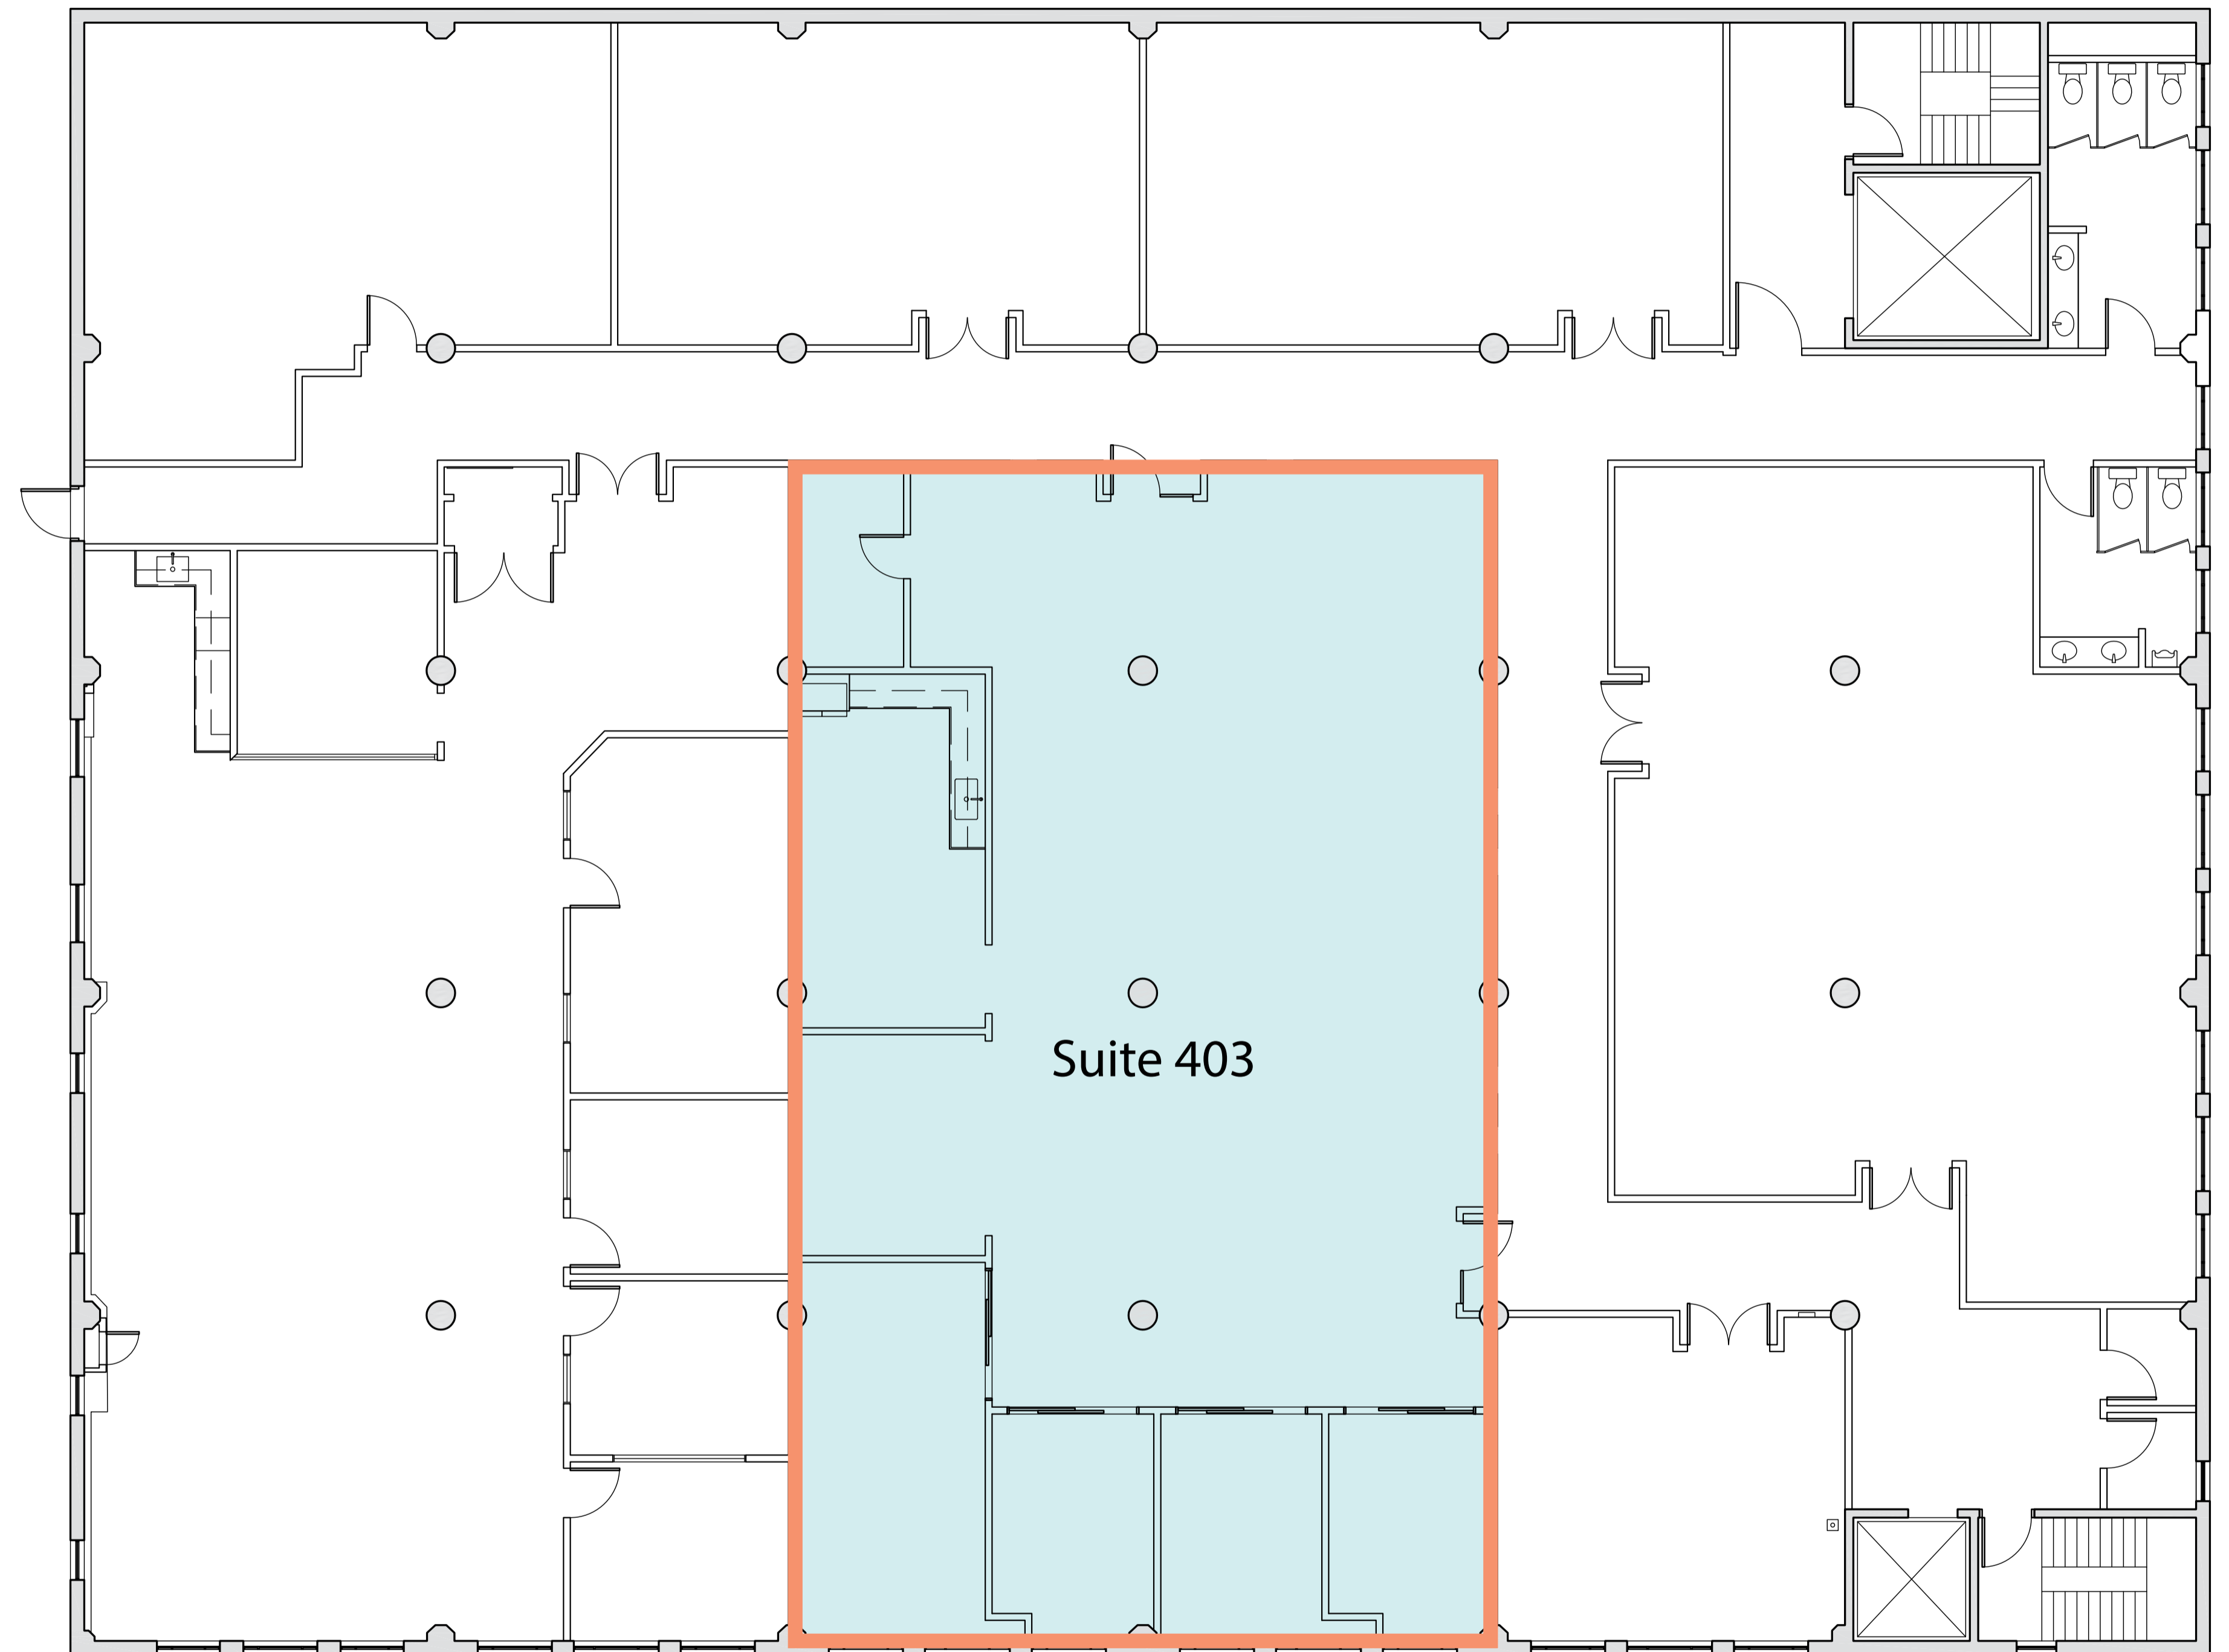

Suite 202

Size

1,334 RSF

Suite highlights

- Move-in ready
- 3 small meeting rooms/offices
- 1 conference room
- Open space for desking
- Furniture available

202

Suite 306

Size

690 RSF

Suite highlights

- Available 30-60 days
- Open space

Suite 403

Size

3,519 RSF

Suite highlights

- Available 30-60 days
- 3 window-line offices/
meeting rooms
- 1 large
conference room
- Updated kitchen
- High Ceilings

403

Suite 512

Size

765 RSF

Suite highlights

- Available 7/1/2026
- 2 Private offices
- Open area
- Updated kitchenette

Neighborhood favorites

DINING