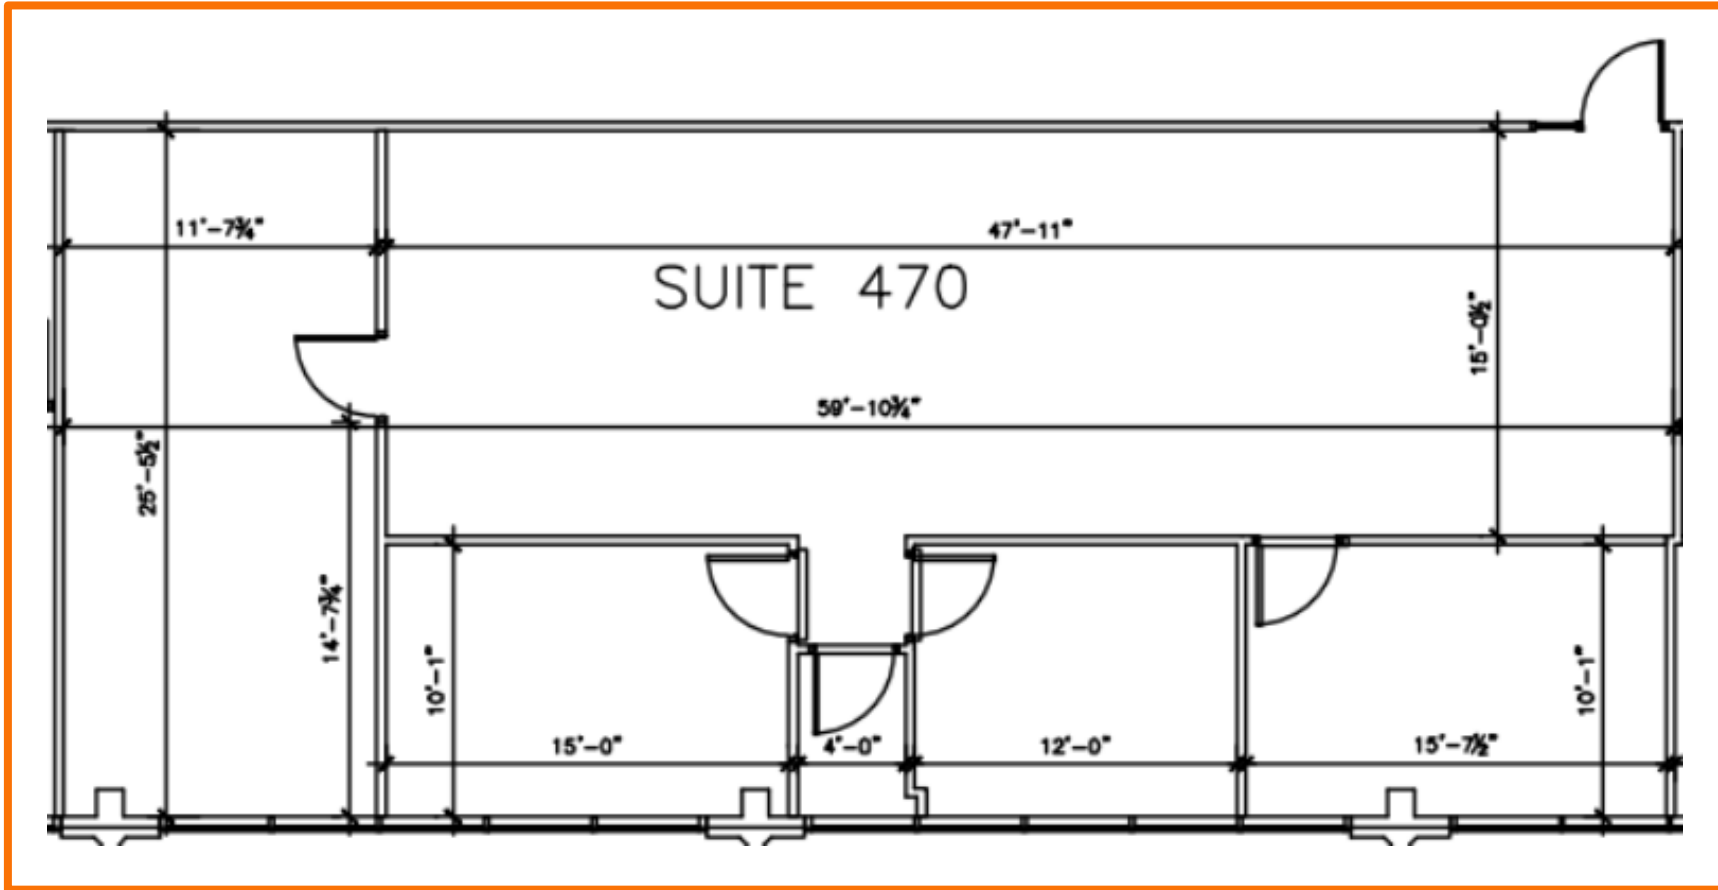

# FLOOR PLANS Fourth Floor

999 East Touhy

**Suite 470** | SF: 1,772

For information contact:  
**IGNACIO FELLER**  
Commercial Real Estate Director  
(847) 777-9513  
ifeller@ohareoffices.com  
OhareOffices.com