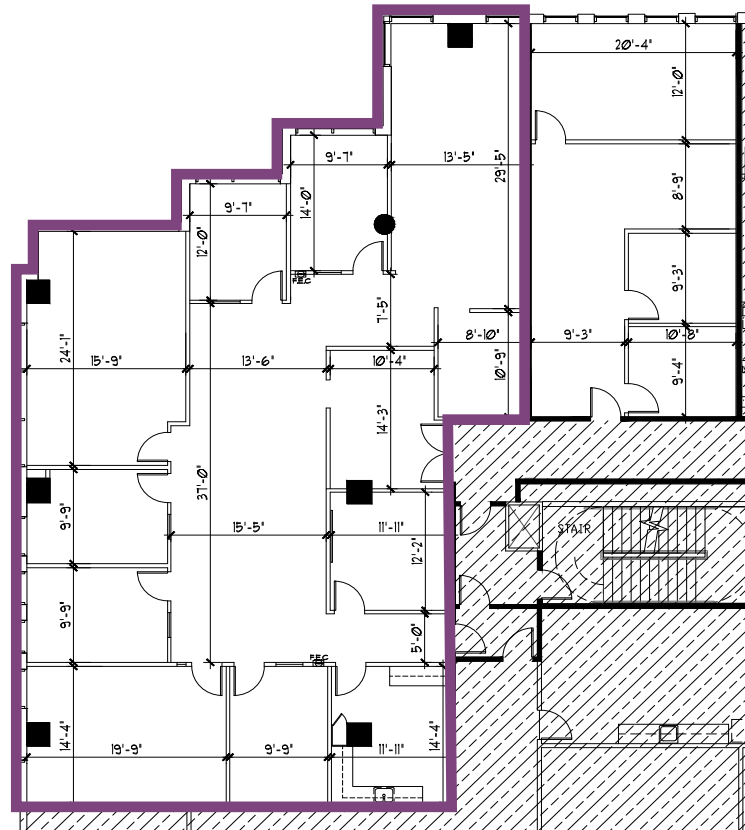

ROYAL PALM I OFFICE PARK

1000 S. PINE ISLAND RD. | PLANTATION, FL

SUITE 210 | 3,654 RSF

FOR MORE INFORMATION, PLEASE CONTACT:

TERE BLANCA
305.577.8851
TERE.BLANCA@BLANCACRE.COM

DANET LINARES
305.577.8852
DANET.LINARES@BLANCACRE.COM