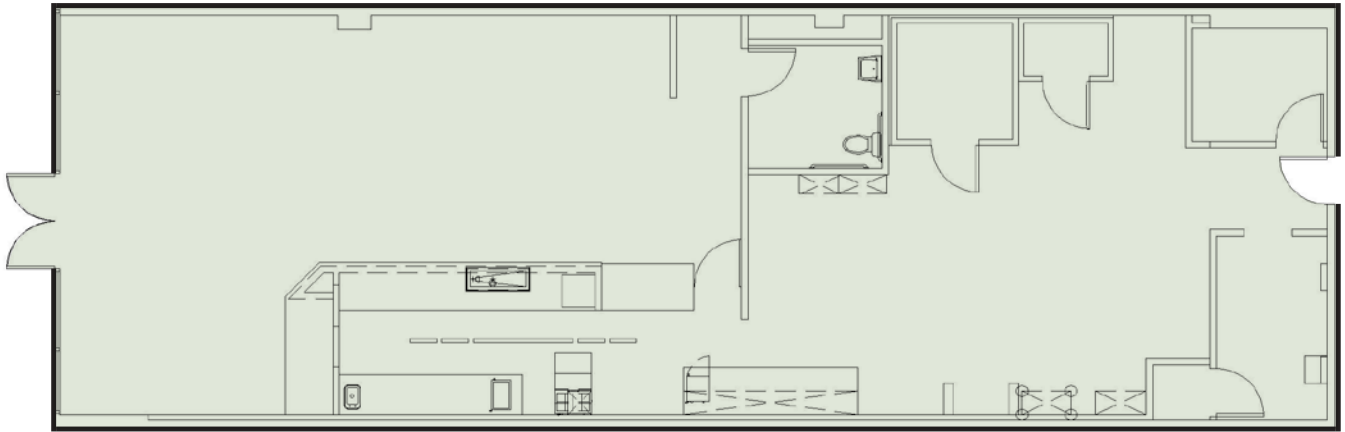

# SHERMAN OAKS GALLERIA

SUITE P13  
2,077 RSF

15301 VENTURA BLVD, SHERMAN OAKS, CA 91403

- Ample Onsite Parking
- Former Use: Sandwich Shop
- 5,000 Daily Visitors to Shopping Center
- Built-In Customer Base from 3,200 Onsite Office Employees
- Existing Equipment: Walk-In Refrigerator & Freezer, Two (2) Hoods, Proofing & Baking Oven