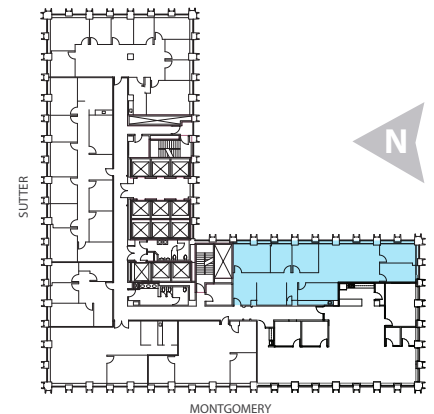

SUITE 3065

2,630 rsf | available now

44
MONTGOMERY

- Corner suite with views
- Conference room
- 4 private offices
- Approx. 8 workstations
- Kitchen

Kelly Glass
415 322 5062
kelly.glass@avisonyoung.com
Re Lic: 01335179