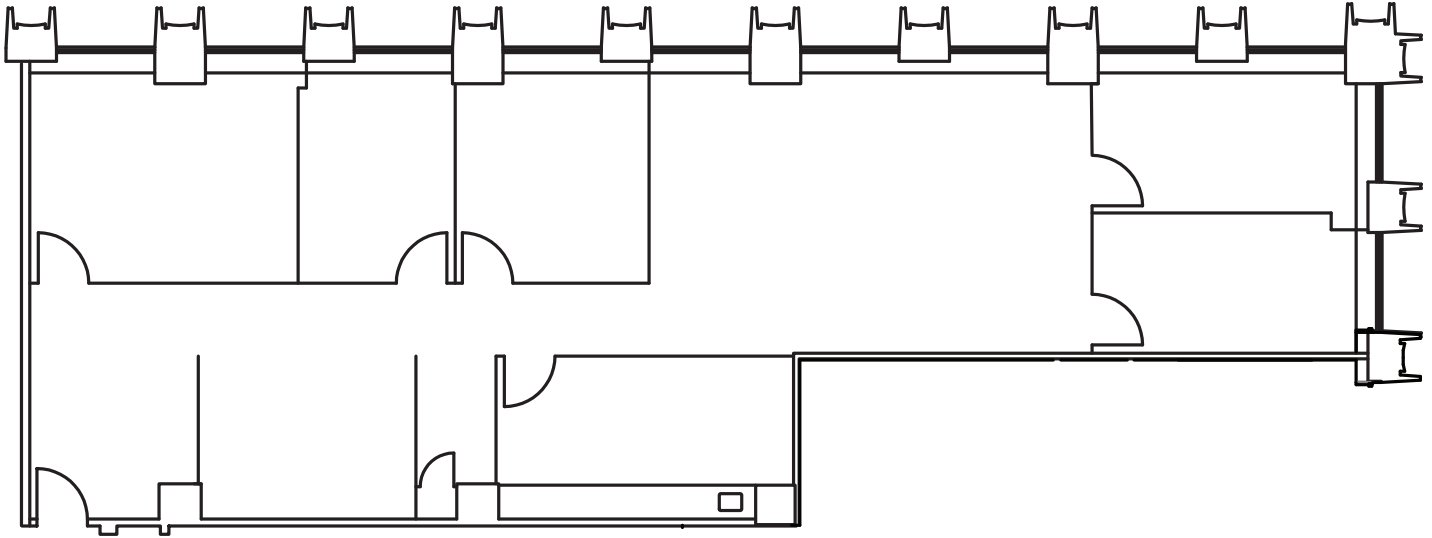

SUITE 3065

2,630 rsf | available now

44
MONTGOMERY

- Corner suite with views
- Conference room
- 4 private offices
- Approx. 8 workstations
- Kitchen

Kelly Glass
415 322 5062
kelly.glass@avisonyoung.com
Re Lic: 01335179