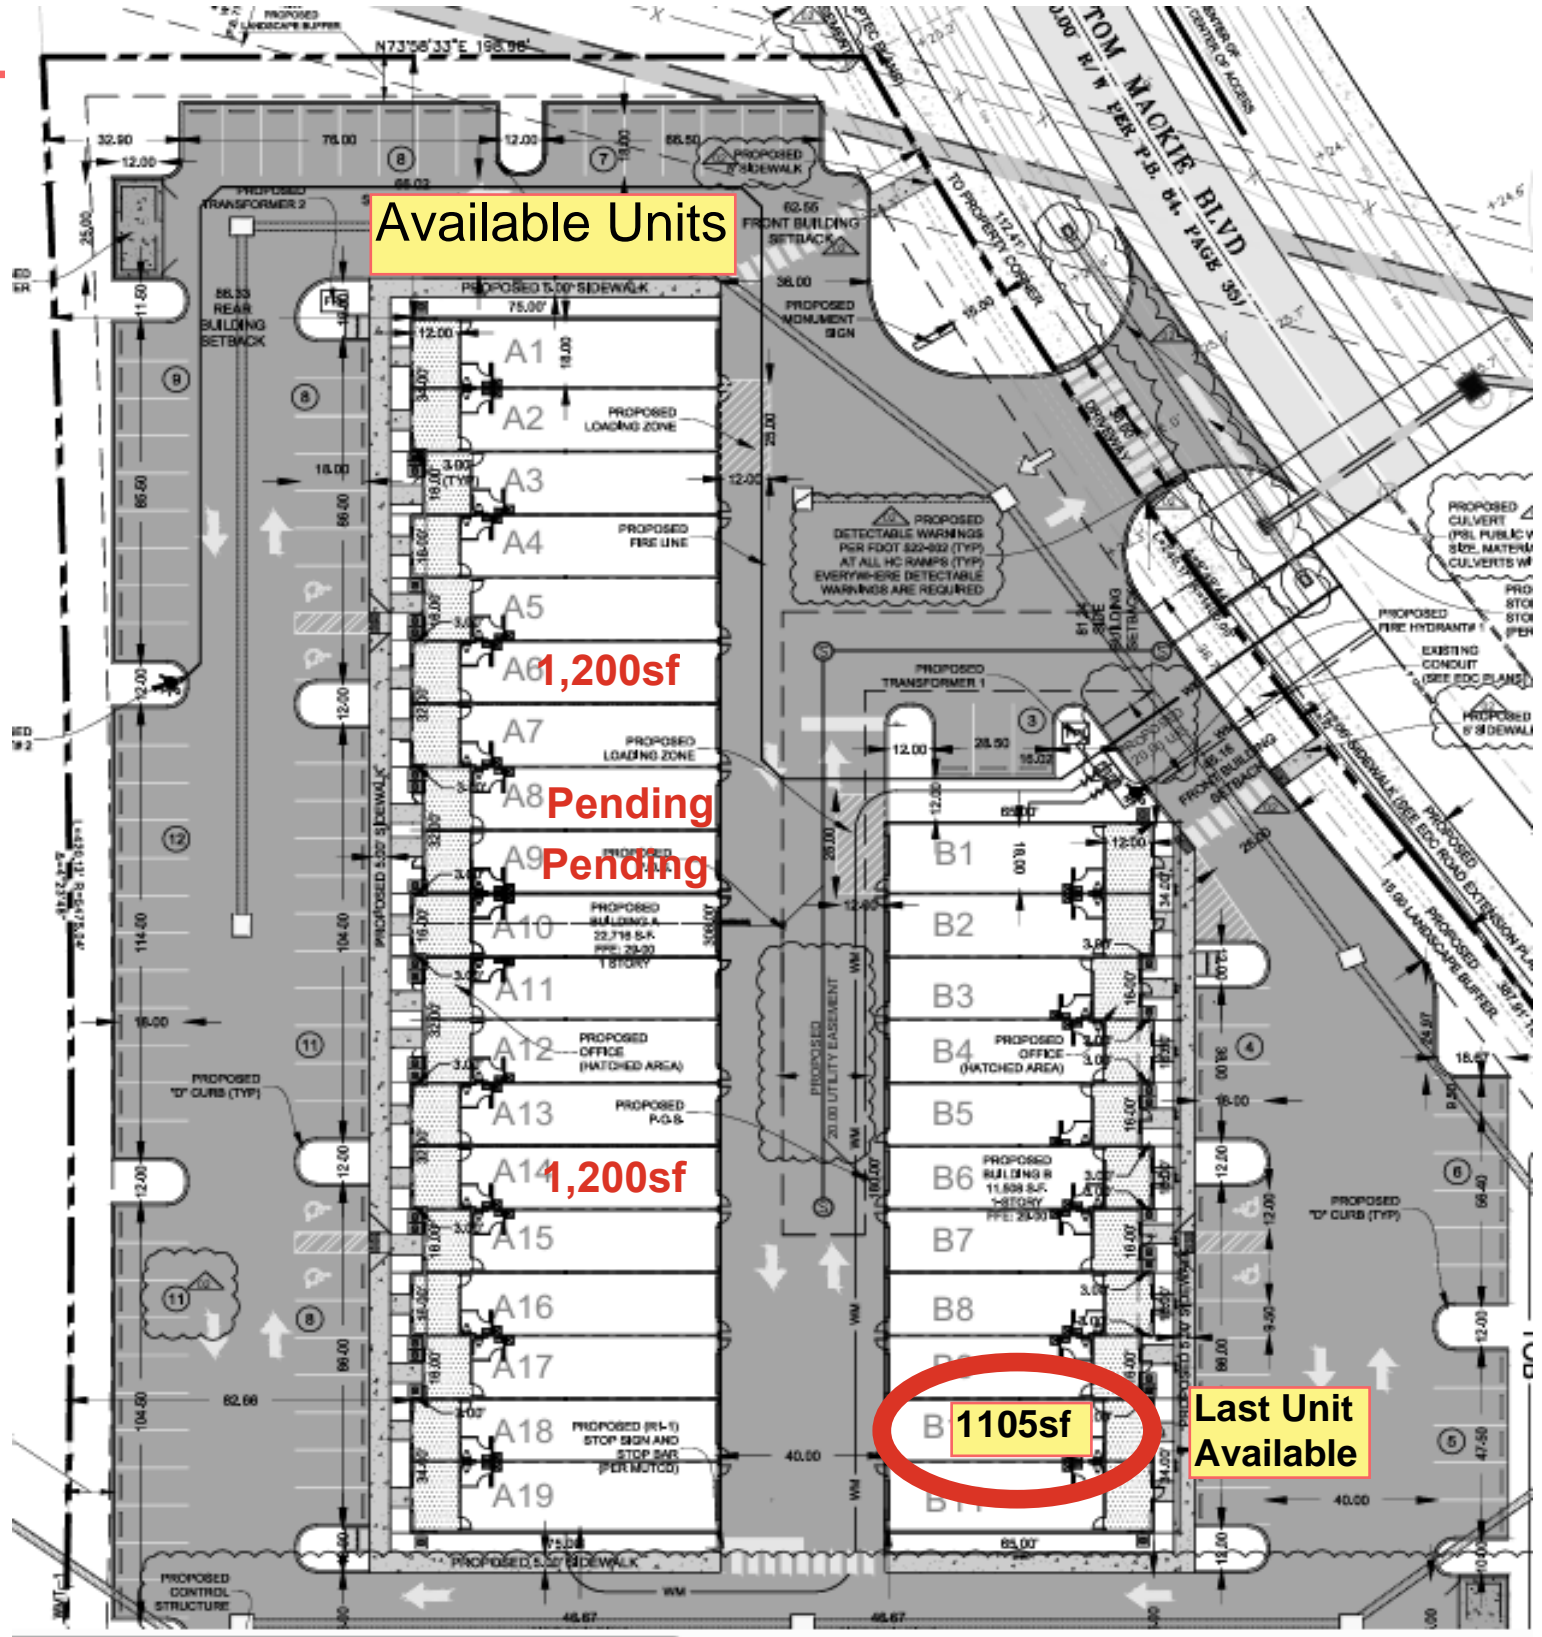

TRADITION BUSINESS CENTER

Building A Faces West (Lake)

Building B Faces East (Tom Mackie Blvd)

Only one 1,200sf unit left, contact us today before you miss out