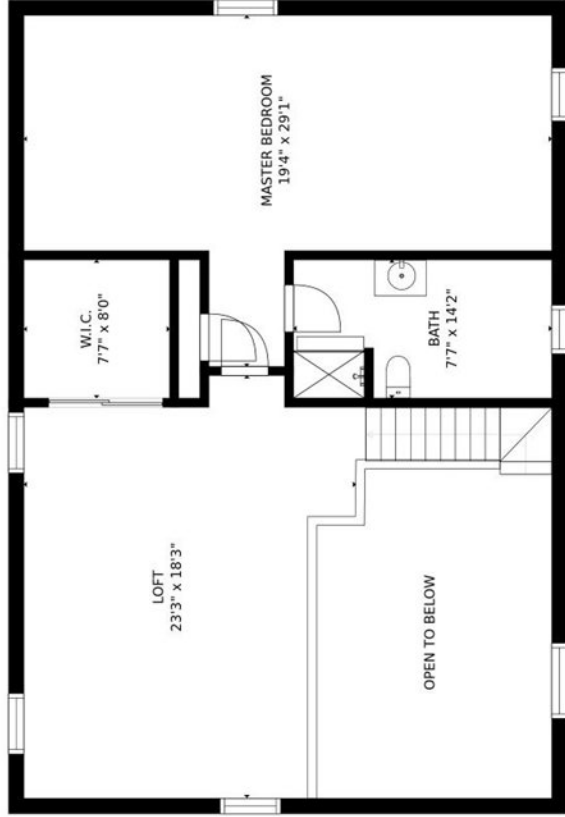

GROSS INTERNAL AREA

FLOOR 1: 1523 sq. ft. FLOOR 2: 1538 sq. ft.

EXCLUDED AREAS: , GARAGE: 244 sq. ft.

TOTAL: 3061 sq. ft.

SIZES AND DIMENSIONS ARE APPROXIMATE, ACTUAL MAY VARY.

GROSS INTERNAL AREA
 FLOOR 1: 1523 sq. ft, FLOOR 2: 1538 sq. ft
 EXCLUDED AREAS: , GARAGE: 244 sq. ft
 TOTAL: 3061 sq. ft

SIZES AND DIMENSIONS ARE APPROXIMATE, ACTUAL MAY VARY.