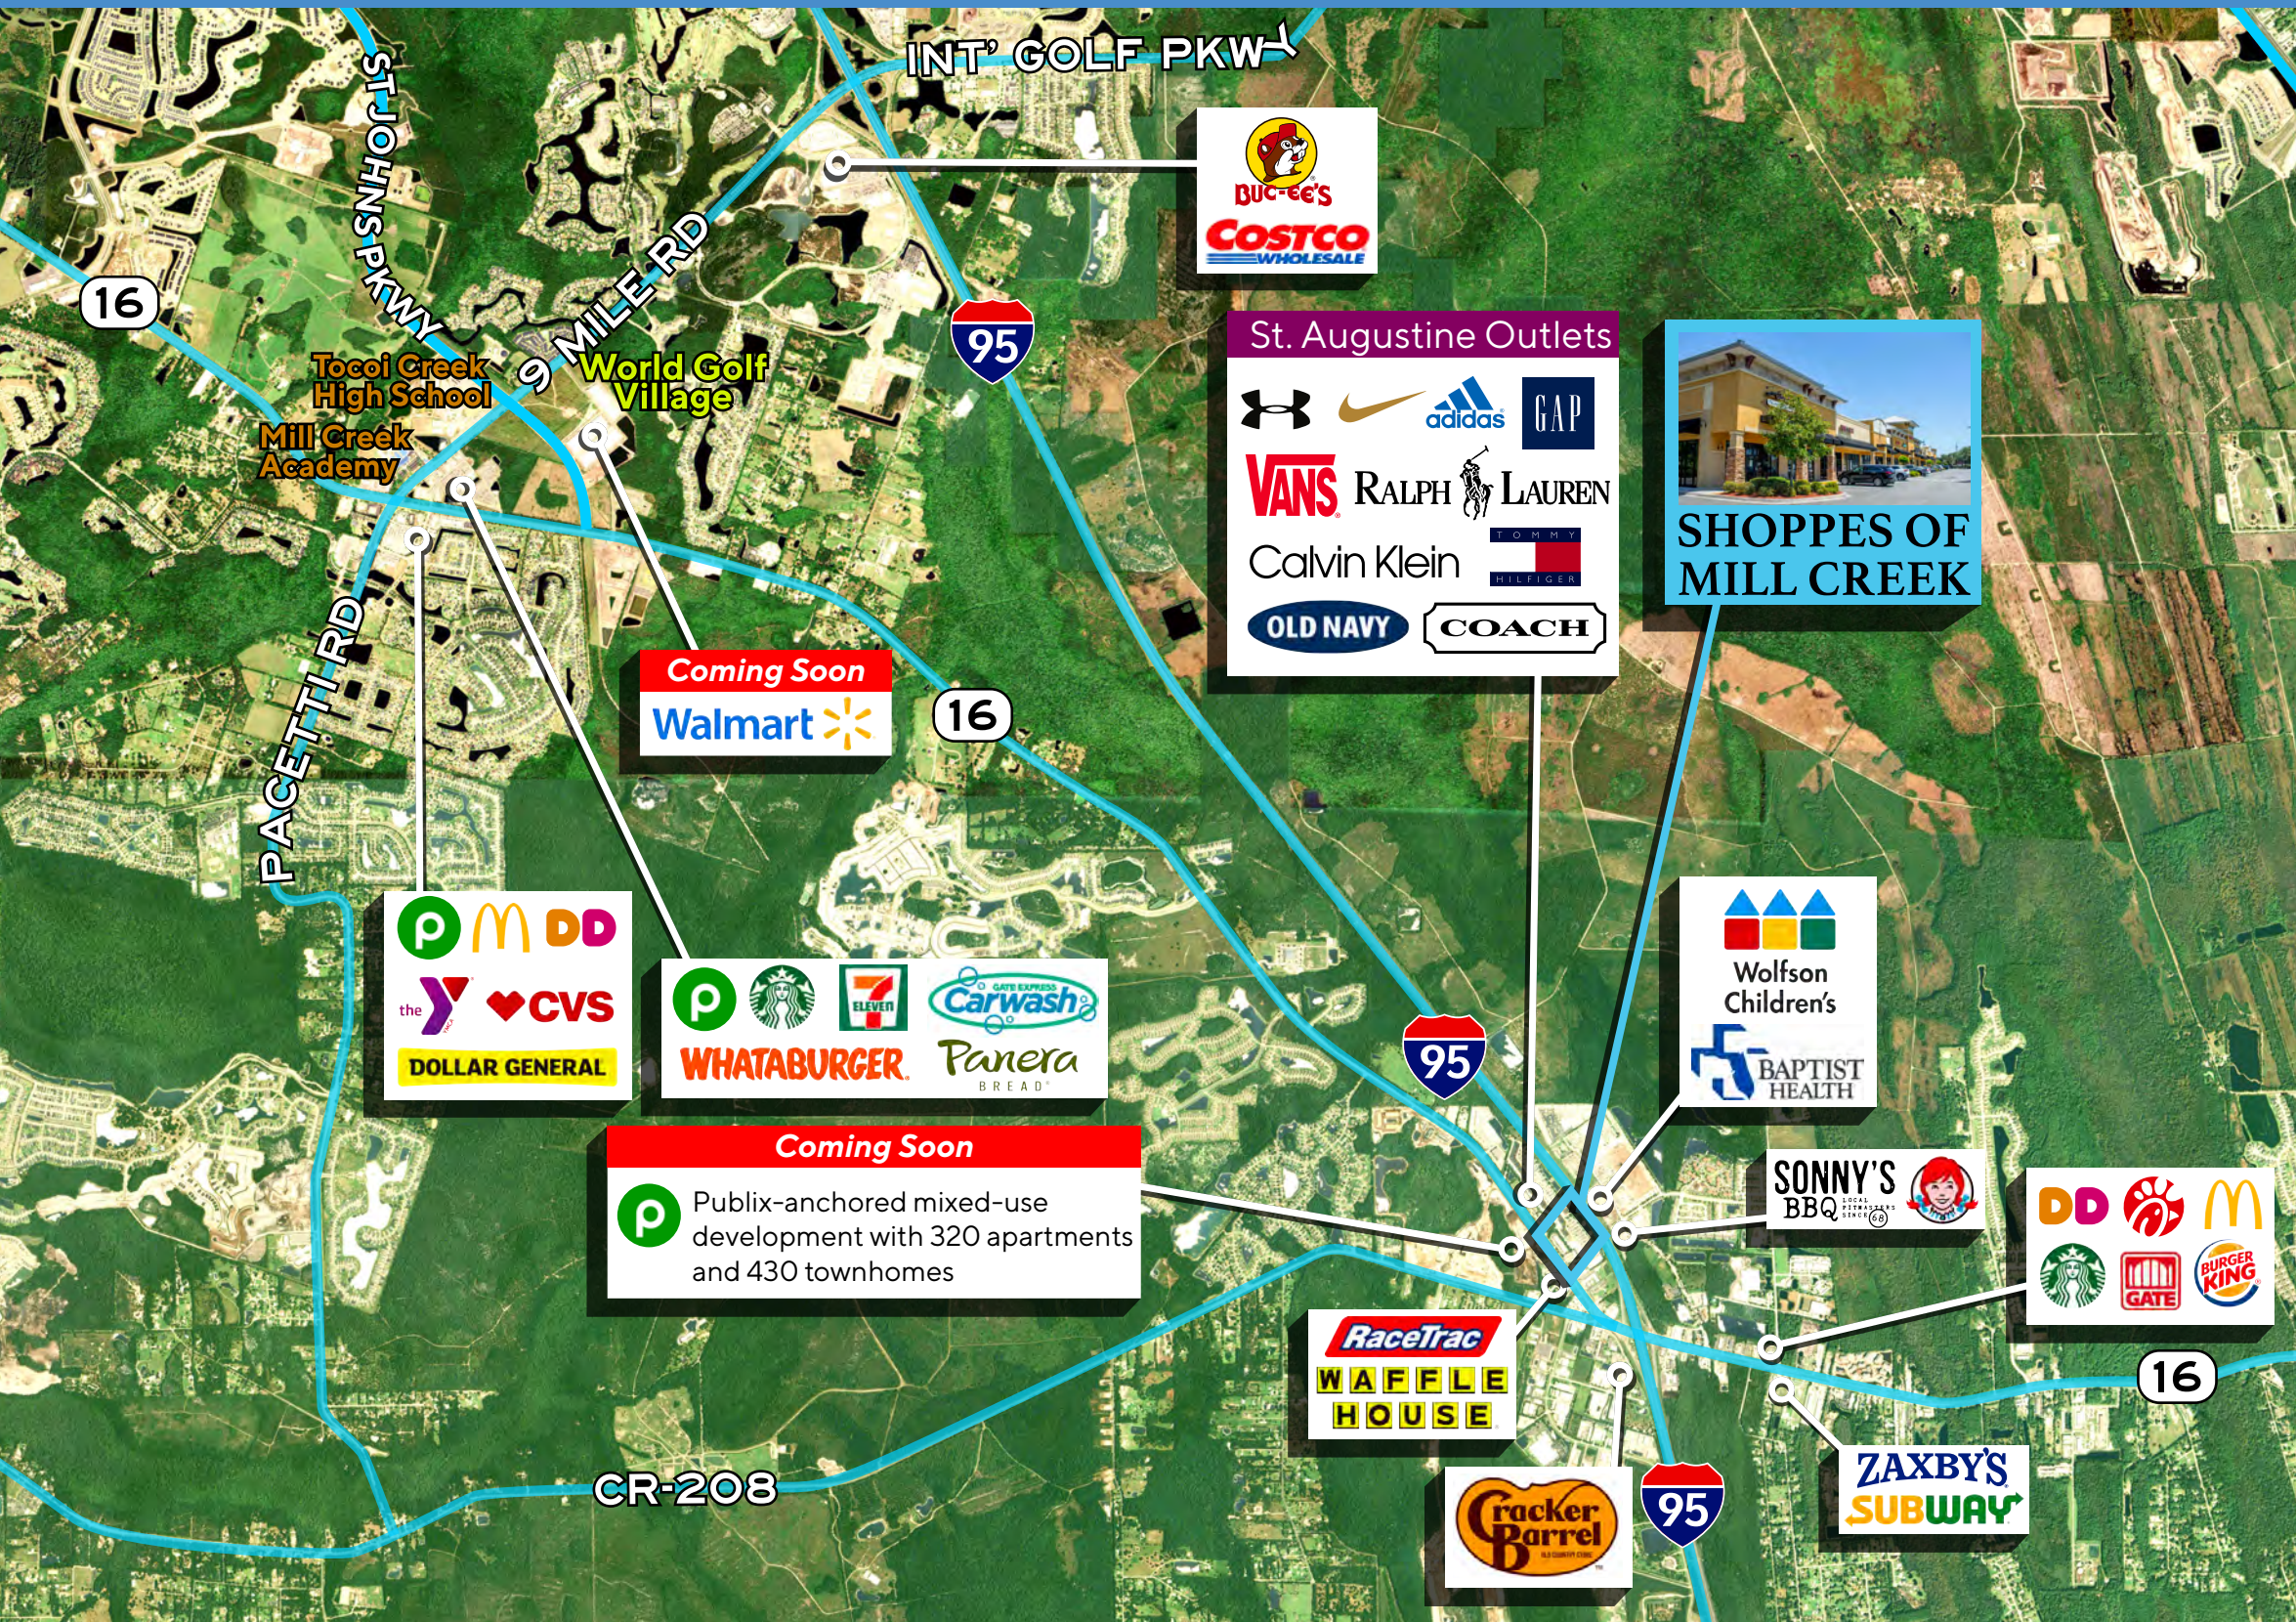

SHOPPES OF MILL CREEK

2730 State Rd 16 | St. Augustine, FL 32092

DEMOGRAPHICS BY RADIUS

	1 mile	3 miles	5 miles
Population	2,313	10,515	37,225
Households	1,054	4,711	14,505
Average HH Income	$90,361	$108,784	$108,336

NEARBY BUSINESS, RETAIL AND RESIDENTIAL

St. Augustine Premium Outlets

1 minute drive

The sprawling St Augustine Outlet Mall is a well-known landmark visible from I-95. Its 85 discounted brand-name stores attract locals and visitors to the area.

World Golf Village & Surrounding Neighborhoods

The shopping center is minutes from the established World Golf Village which encompasses over 9,500 homes. New neighborhoods continue to develop nearby, signaling major growth in the coming years

Historic Downtown St. Augustine

14 minute drive

The plaza is located just minutes from the heart of St. Augustine, which is visited by 2.5 million tourists annually