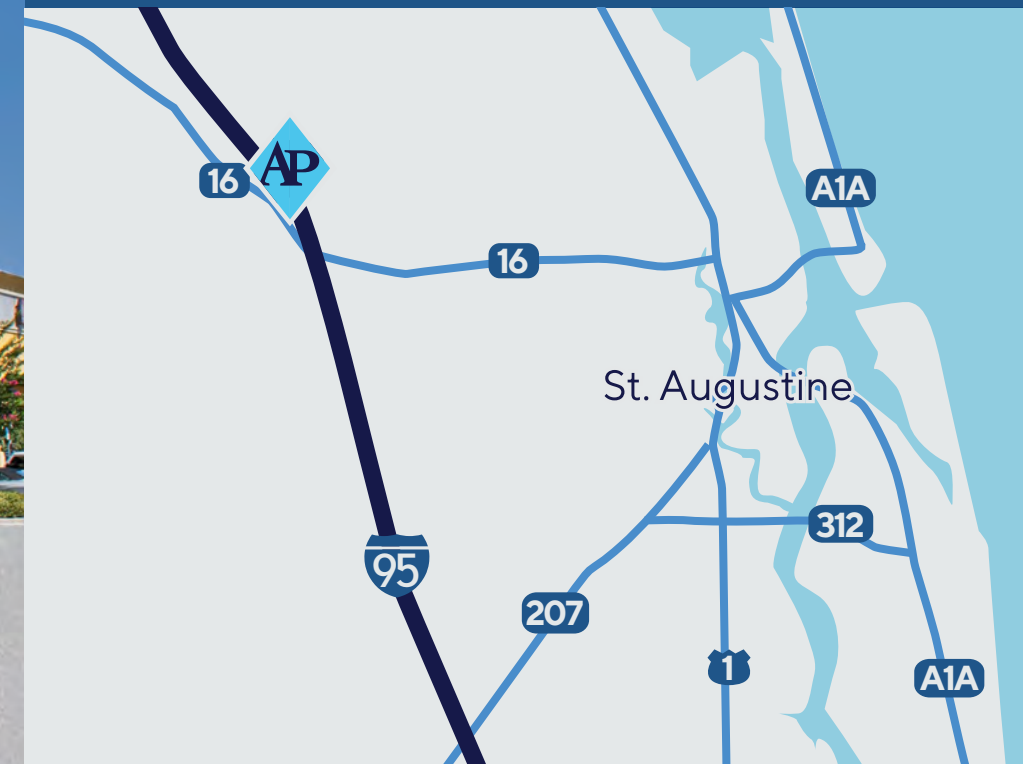

SHOPPES OF MILL CREEK

📍 2730 State Road 16 | St. Augustine, FL 32092

QUICK FACTS

- ◆ Located between the two entrances to the St. Augustine Outlet Mall
- ◆ Strong regional connectivity via I-95 and SR16, where traffic counts reach 96.5k and 26.5k daily
- ◆ Rapidly developing corridor will include a Publix-anchored mixed-use development directly across the street from the shopping center

**SONNY'S
BBQ**

**St. Augustine Outlets
South Entrance**

16
AADT 26,500

Coming Soon
P Publix-anchored mixed-use
development with 320
apartments & 430 townhomes

**St. Augustine Outlets
North Entrance**

SHOPPES OF MILL CREEK

St. Augustine Premium Outlets

1 minute drive

The sprawling St Augustine Outlet Mall is a well-known landmark visible from I-95. Its 85 discounted brand-name stores attract locals and visitors to the area.

Historic Downtown St. Augustine

14 minute drive

The plaza is located just minutes from the heart of St. Augustine, which is visited by 2.5 million tourists annually

SHOPPES OF MILL CREEK

2730 State Rd 16 | St. Augustine, FL 32092