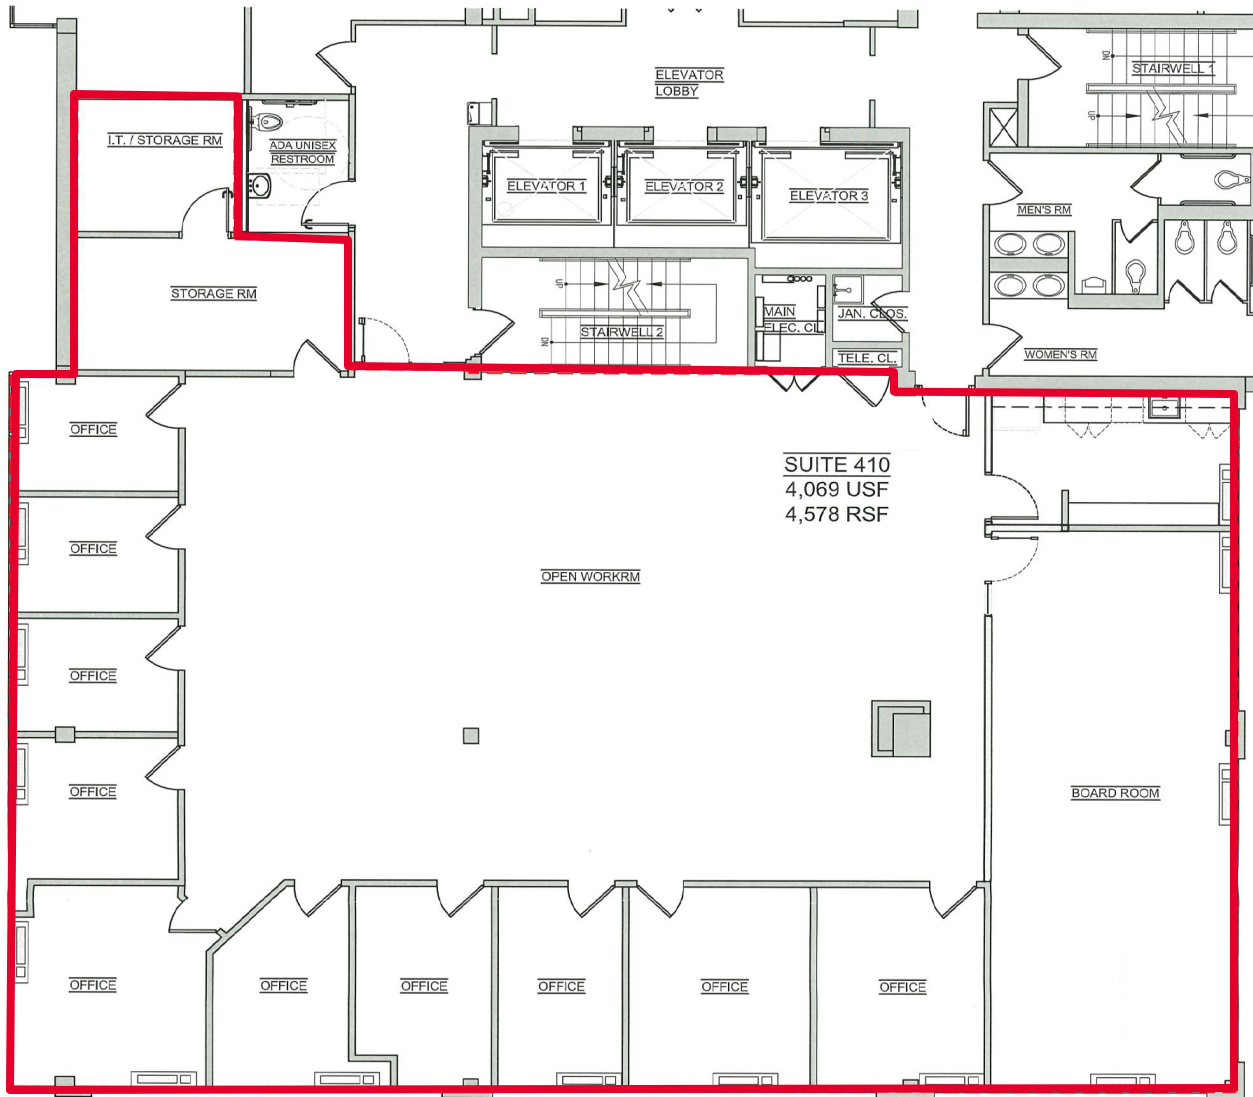

FOR LEASE
215 Washington Ave
Suite 410
4,578 RSF

For more information, contact:

Cushman & Wakefield

One East Pratt Street, Suite 700
Baltimore, MD 21202

T: +1 410 752 4285

cushmanwakefield.com