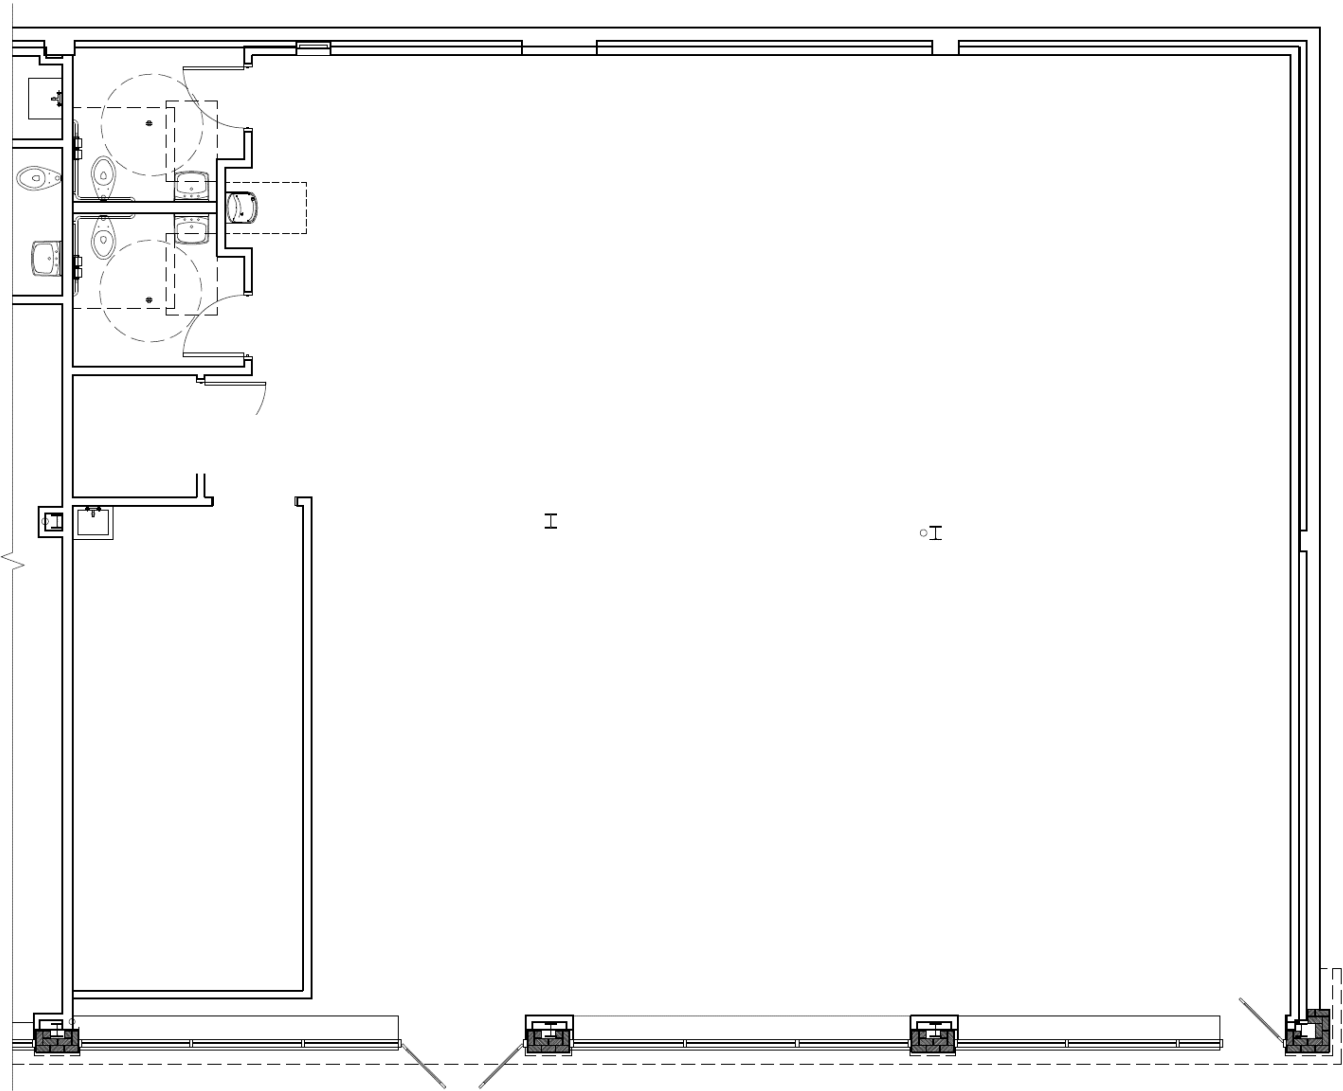

FLOOR PLAN

UNIT 137
3,081 SF

137 NORTH BROADWAY
HICKSVILLE, NEW YORK

Al Centrella Jr. | Leasing Manager
516-206-4300
ACentrella@sandersequities.com