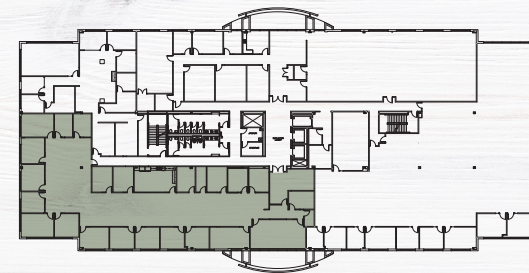

WWW.CBRE.COM/HIGHLANDOAKS

CBRE, Inc. | 111 W Oak Ave | Suite 100 | Tampa, FL 33602

CBRE