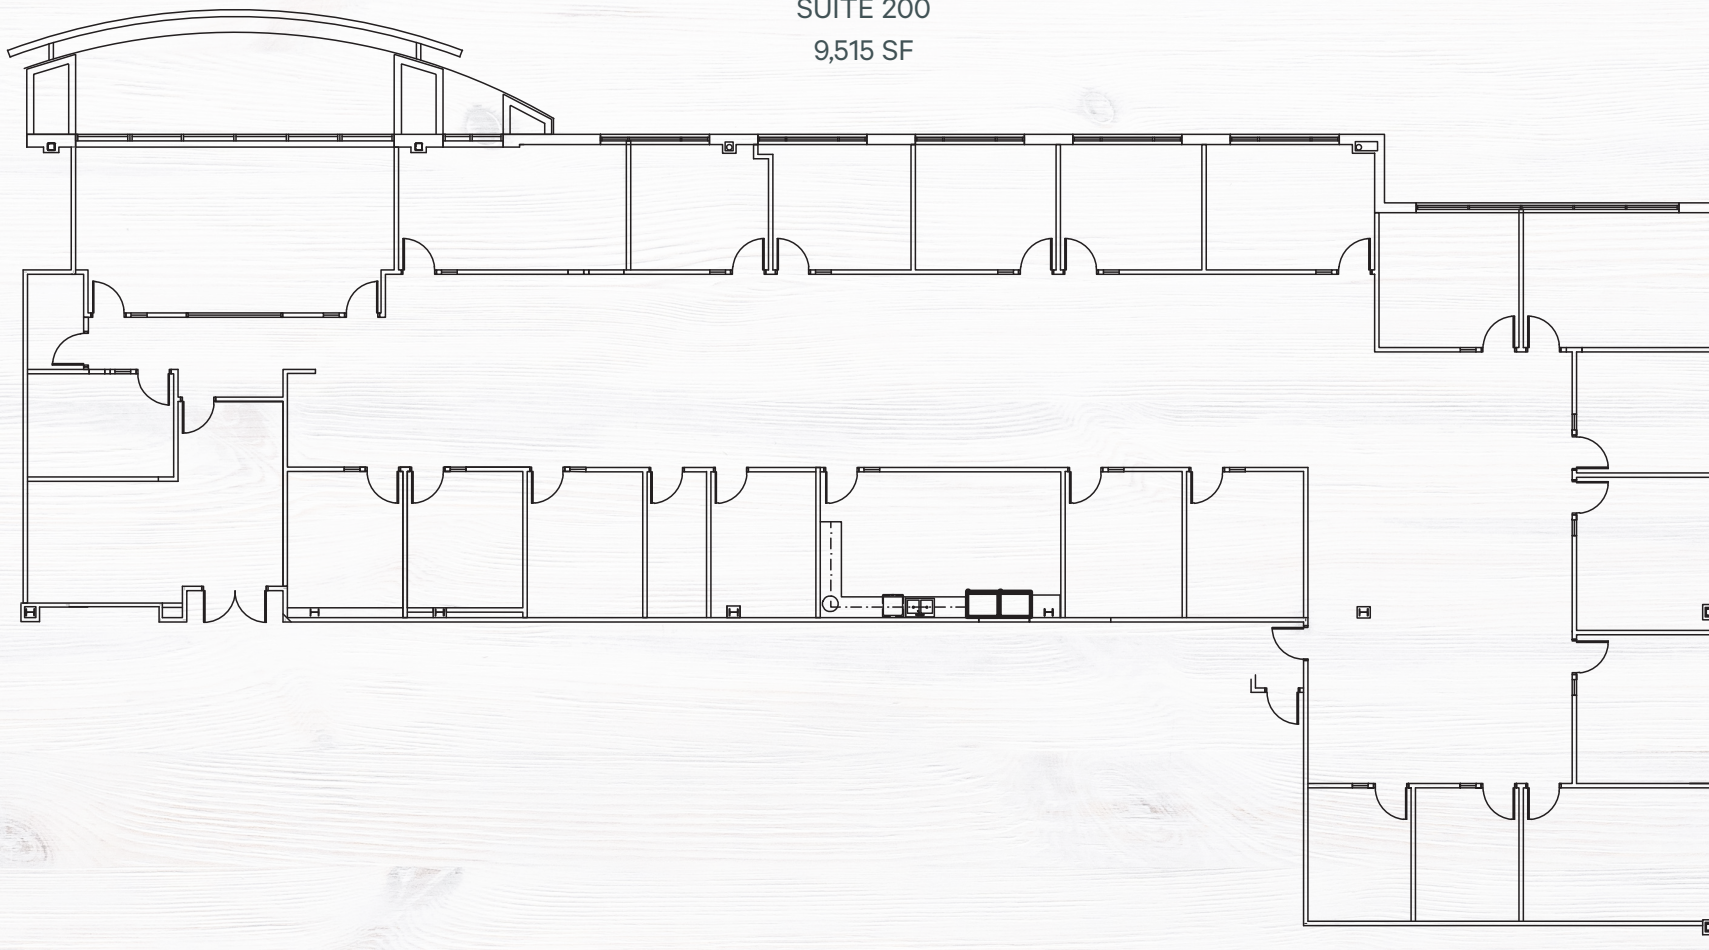

FOR LEASE

Highland Oaks | Nature's Business District

BUILDING IV
4042 Park Oaks Blvd
Tampa, FL 33610

SUITE 200
9,515 SF

Contact Us

Roxanne Kempf

Senior Vice President

+1 813 787 1068