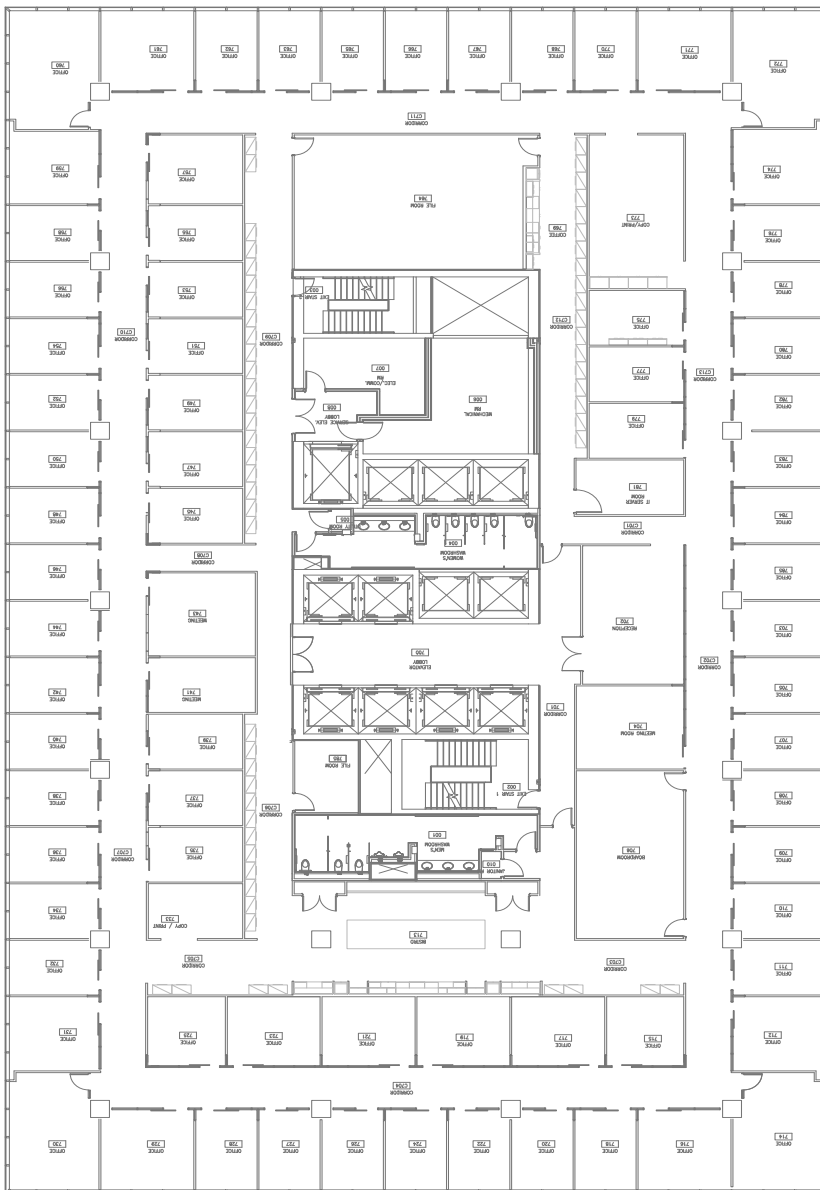

# Eau Claire Tower

Suite Details:

Tower  
Eau Claire  
Suite Number  
700

Square Footage  
27,544

Further Information  
[Eau Claire Tower's Webpage](#)  
Website  
[OxfordProperties.com](#)

Suite Description

- Reception
- Elevator exposure
- Boardroom
- 54 offices
- 19 internal offices
- Large galley kitchen
- 2 meeting rooms

Plan View of Your Suite,  
Suite 700, Eau Claire Tower

Your Office Tower

### Suite Details:

Tower  
Eau Claire  
Suite Number  
700

Square Footage  
27,544

Further Information  
[Eau Claire Tower's Webpage](#)

Website  
[OxfordProperties.com](#)