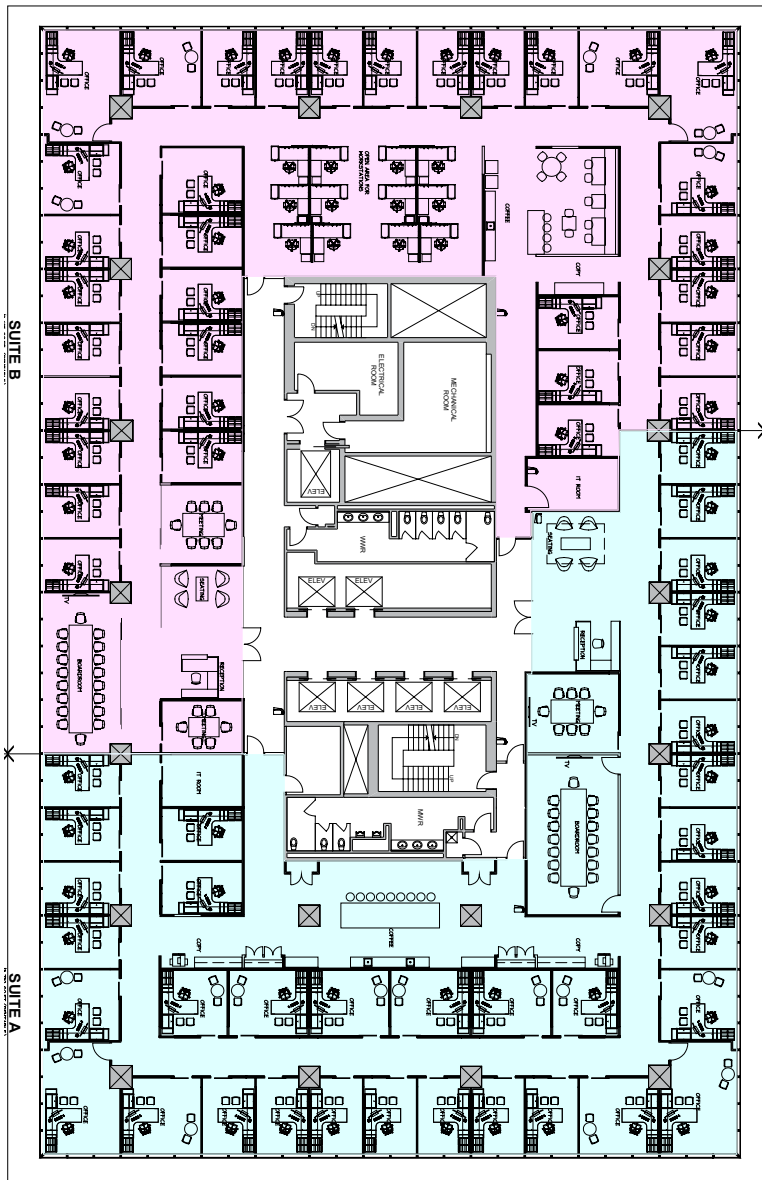

# Eau Claire Tower

Suite Details:

Tower  
Eau Claire  
Suite Number  
700

Square Footage  
27,544

Further Information  
[Eau Claire Tower's Webpage](#)  
Website  
[OxfordProperties.com](#)

Suite Description

- Reception
- Elevator exposure
- Boardroom
- 54 offices
- 19 internal offices
- Large galley kitchen
- 2 meeting rooms

Plan View of Your Suite,  
Suite 700, Eau Claire Tower

Your Office Tower

### Options for possible demising

Plan View of Your Suite,  
Suite 700, Eau Claire Tower

### Suite Description

- Reception
- Elevator exposure
- Boardroom
- 54 perimeter offices
- 19 internal offices
- Large galley kitchen
- 2 meeting rooms

**Suite A - 13,732 SF**  
**Suite B - 13,685 SF**

Your Office Tower