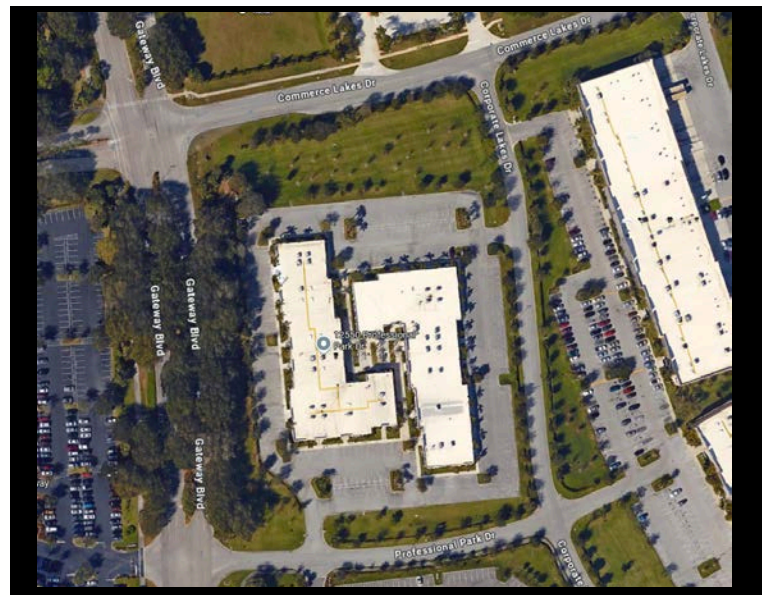

3,700 square feet of professional office space within the Eastlinks Plaza in Fort Myers, Florida. Located just off of Daniels Parkway in the Eastlinks/Gateway Area. Immediate occupancy.

DEMOGRAPHICS (2025)	<u>1 MILE</u>	<u>3 MILES</u>	<u>5 MILES</u>
Est. Population	3,611	31,125	88,984
Est. Avg. Household Income	\$137,869	\$155,427	\$127,912
2025 AADT Traffic Count	57,000 Cars on Daniels Parkway		