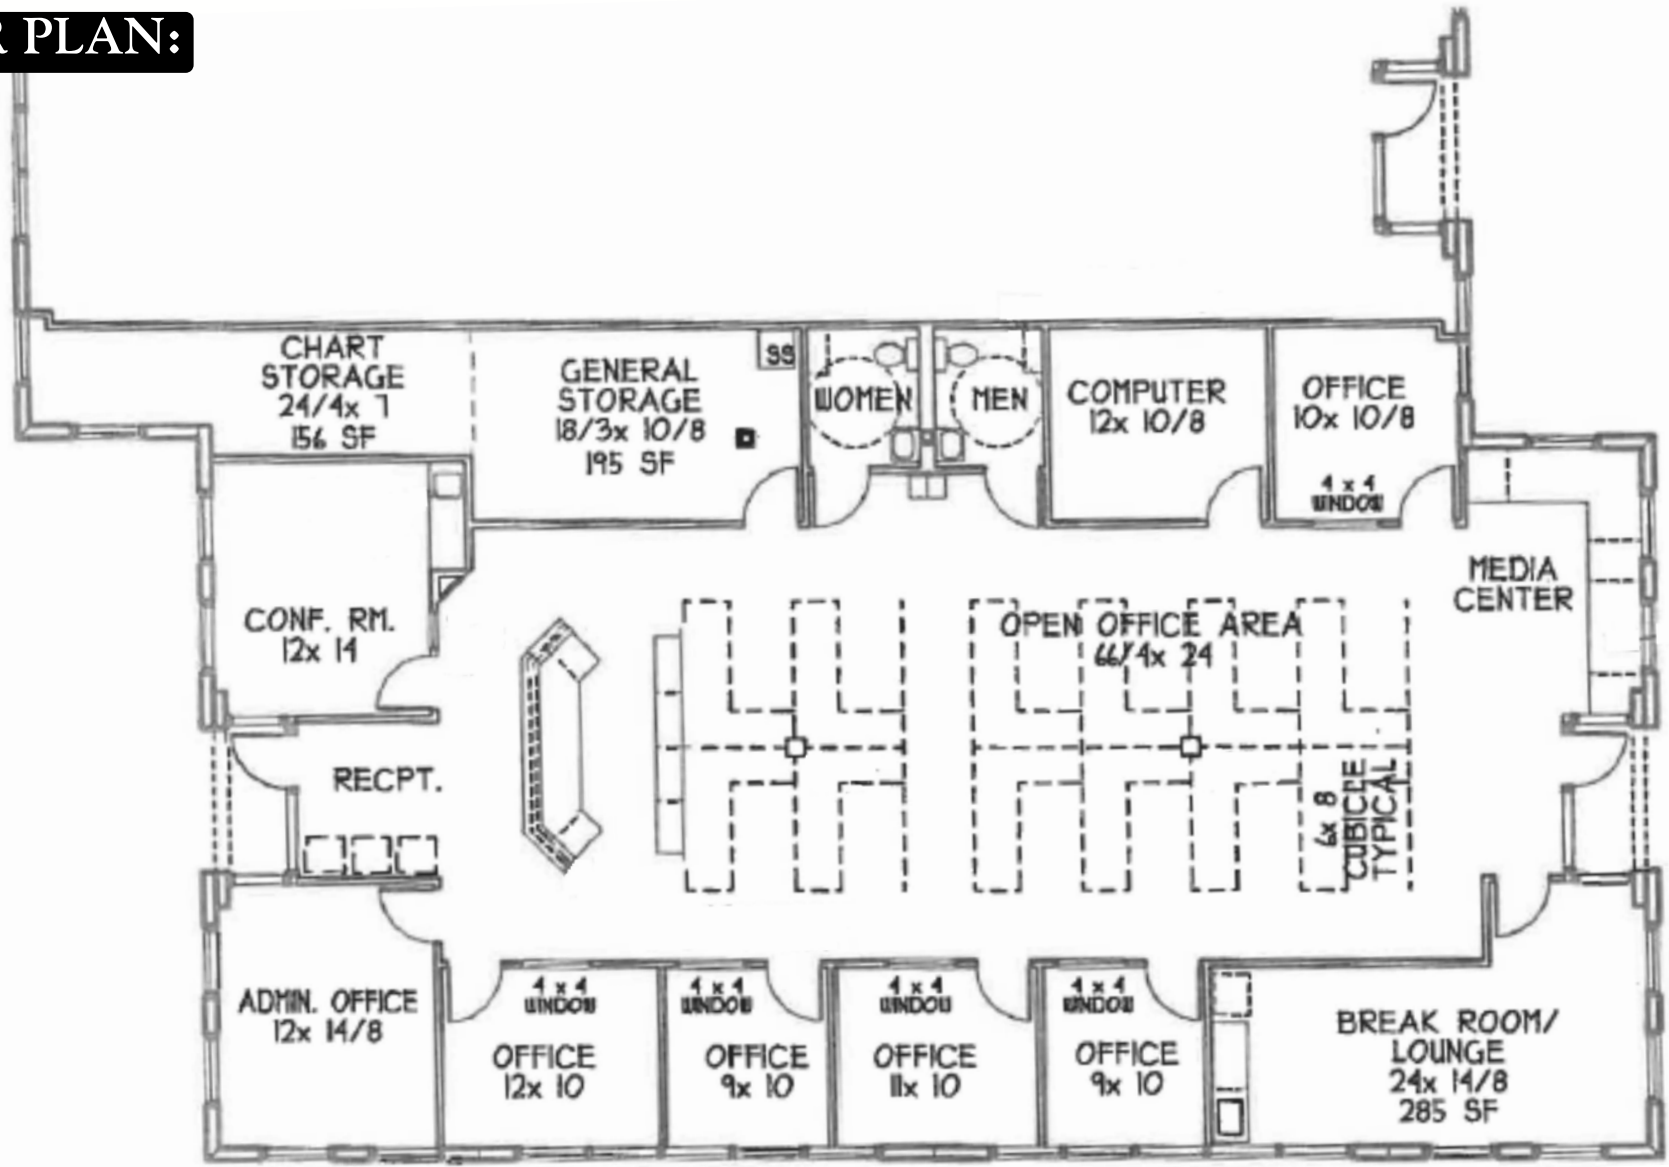

**Investment
Properties
Corporation**

EASTLINKS PLAZA

📍 12550 Professional Park Drive | Fort Myers, FL 33913

FLOOR PLAN:

Investment Properties Corporation of Naples
3838 Tamiami Trail North Suite 402
Naples Florida 34103-3586
Tel: 239-261-3400 Fax: 239-261-7579 www.ipcnaples.com
Licensed Real Estate Broker

The statement and figures presented herein, while not guaranteed, are secured from sources we believe authoritative. Subject to prior sale, lease, withdrawal and price change without notice.