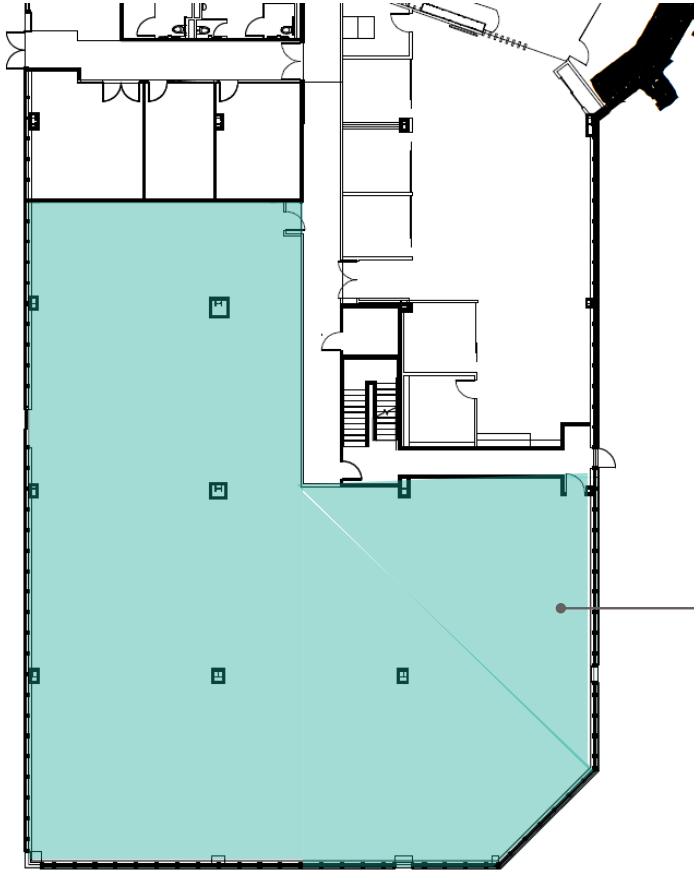

CHESTERBROOK

1400
MORRIS DR

First Floor Availabilities

Suite 100
9,328 SF

CAMPUS KEY

JLL | Jones Lang LaSalle Brokerage, Inc.
550 Swedesford Road, Suite 260
Wayne, PA 19087

Doug Newbert
610.249.2273
doug.newbert@jll.com