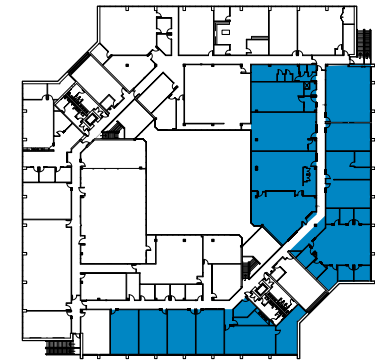

PARKSIDE

4401 North Himes Ave | Tampa

Suite 250 | 14,969 RSF

Disclaimer: The above floor plan is not to scale.
The available space shown is believed to be correct but is subject to change.

LAUREN COUP | 813-673-6006
SR. DIRECTOR OF LEASING