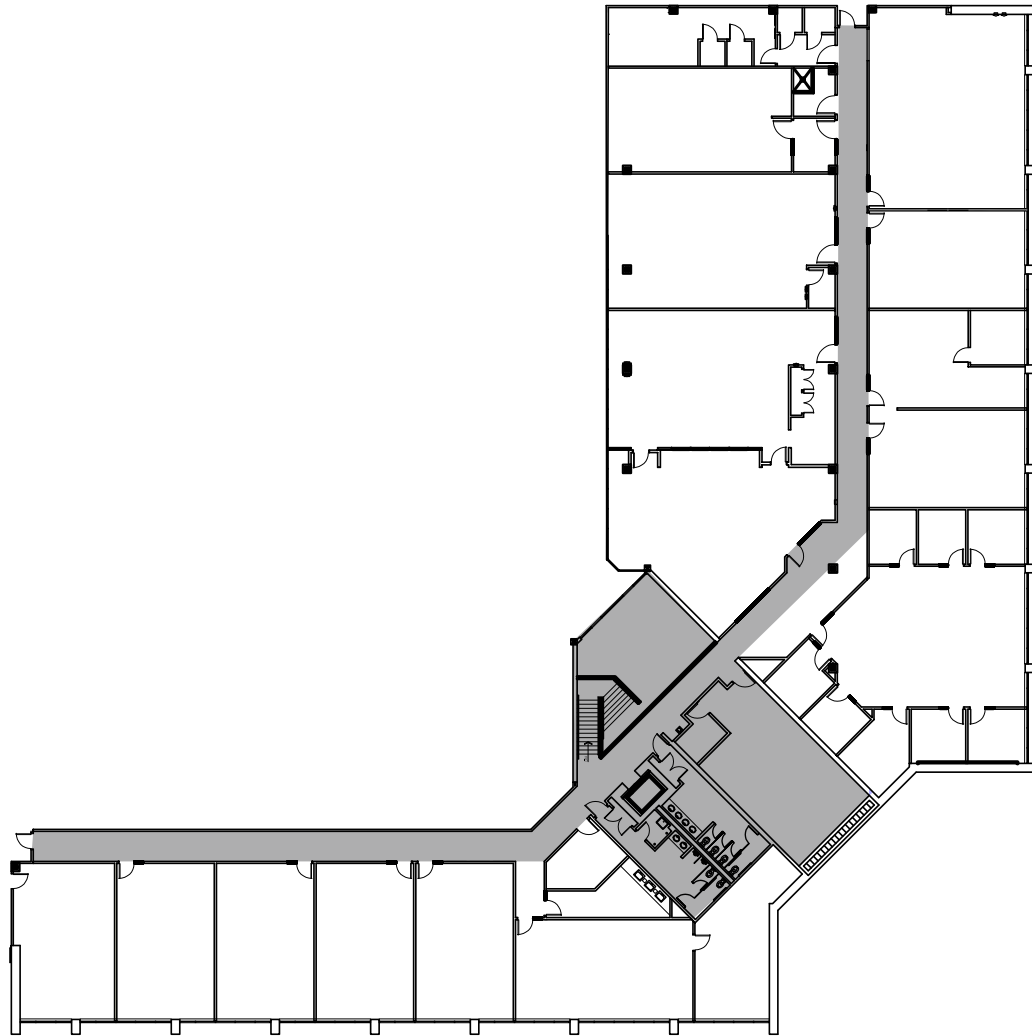

PARKSIDE

4401 North Himes Ave | Tampa

Suite 250 | 14,969 RSF

Disclaimer: The above floor plan is not to scale.
The available space shown is believed to be correct but is subject to change.

LAUREN COUP | 813-673-6006
SR. DIRECTOR OF LEASING