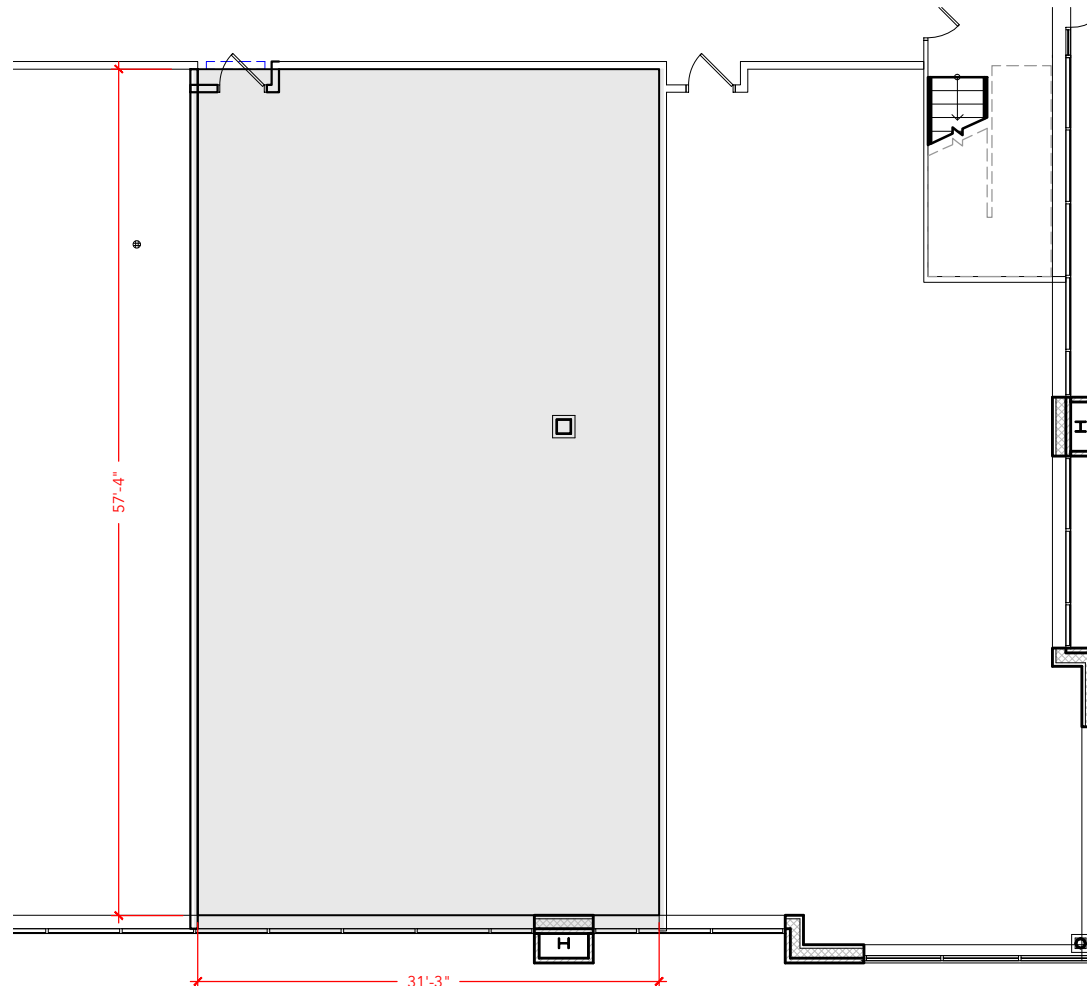

Key Plan

TOTAL SF AVAILABLE - 2,076 SF

OFFICE - 2,076 SF

WAREHOUSE - 0,000 SF

[Click to access 3D model](#)

Floor Plan