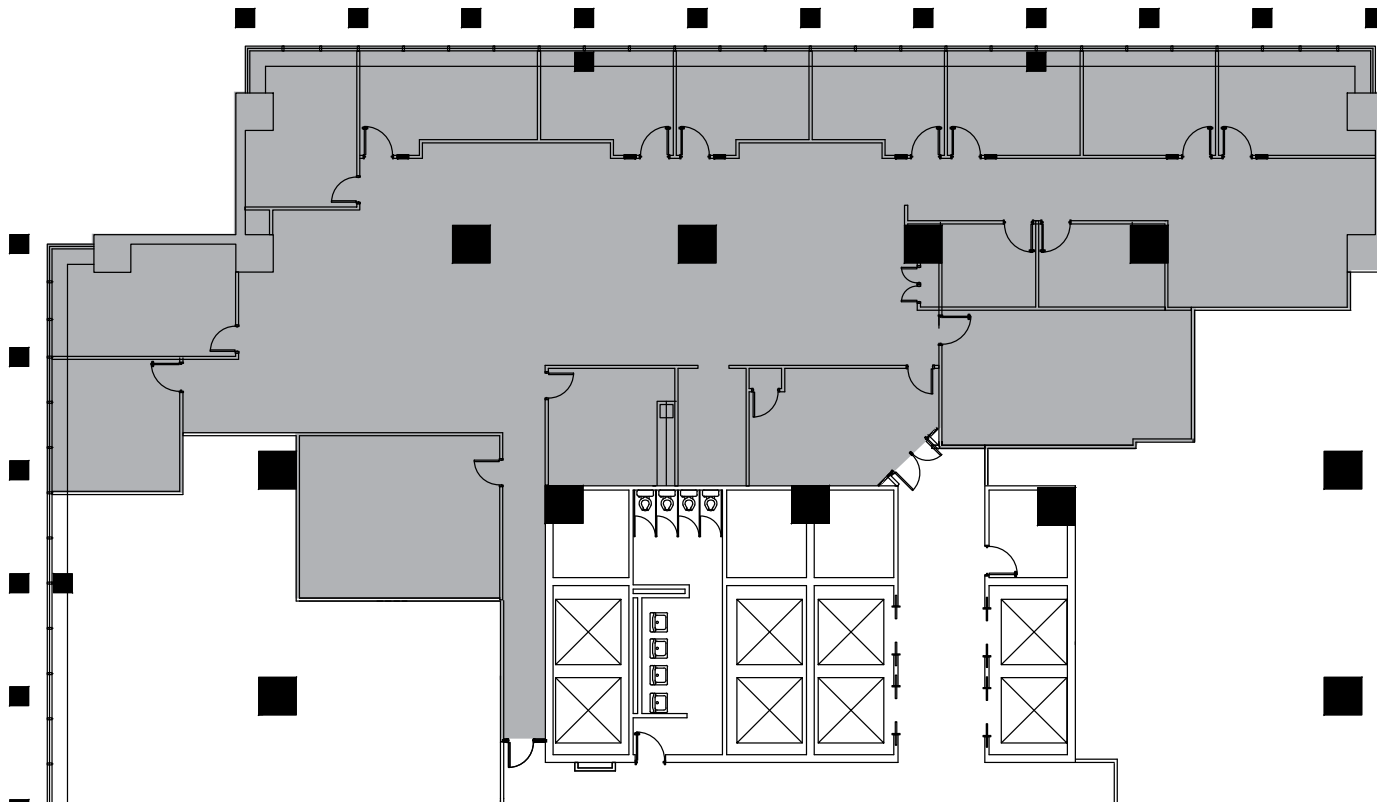

# 6<sup>TH</sup> FLOOR - 7,795 SQ. FT.

VIEW SPACE ON VTS

Pearl River | NY

[WWW.BLUEHILLPLAZA.COM](http://WWW.BLUEHILLPLAZA.COM)

 SCALE: N.T.S.

**JAMES B. TULLY**  
Executive Vice President  
+1 201 712 5804  
[james.tully@cbre.com](mailto:james.tully@cbre.com)