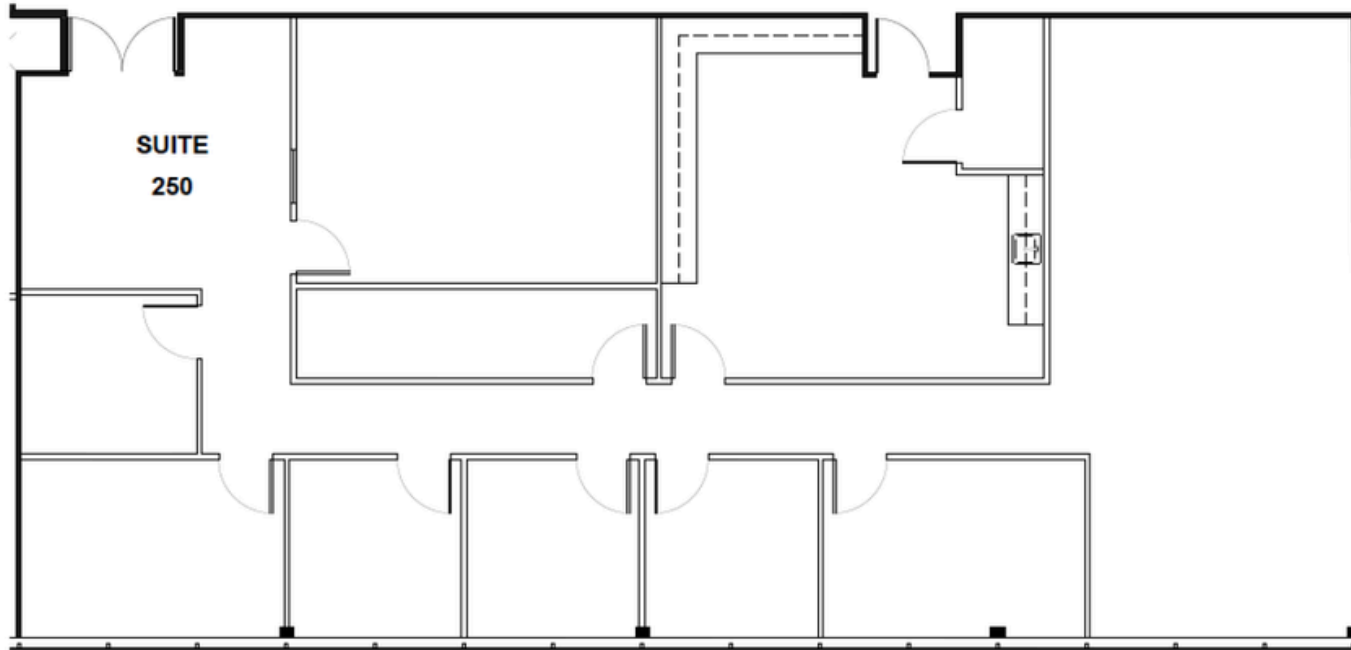

5404 Cypress center Dr.

3,304 Sf

Suite 250

For more information or to set up a tour, please contact:

Jim Moler
+1 813 387 1308
jim.moler@jll.com

Deana Beer
+1 813 387 1298
deana.beer@jll.com