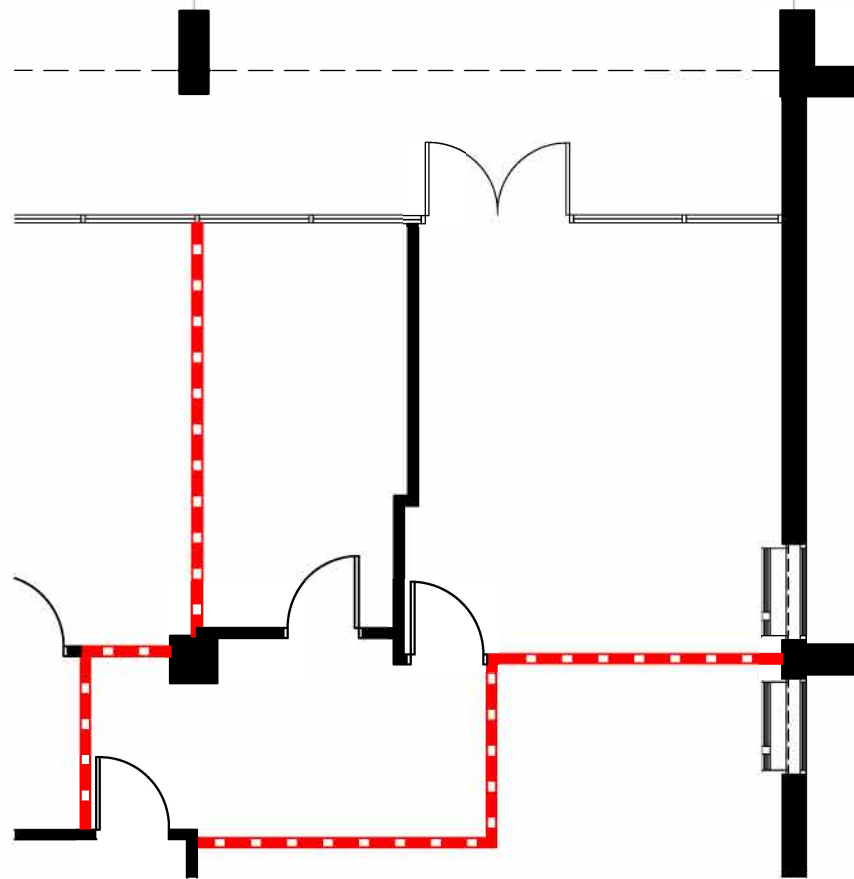

CONTACT INFORMATION :

Felicia Raidl
(732) 995-2100

KEY PLAN

SUITE -102

· 726 RSF ·

303 GEORGE STREET - 1ST FLOOR

SUITE PLAN

JOB # 27740
ISSUE DATE: 9-24-2024