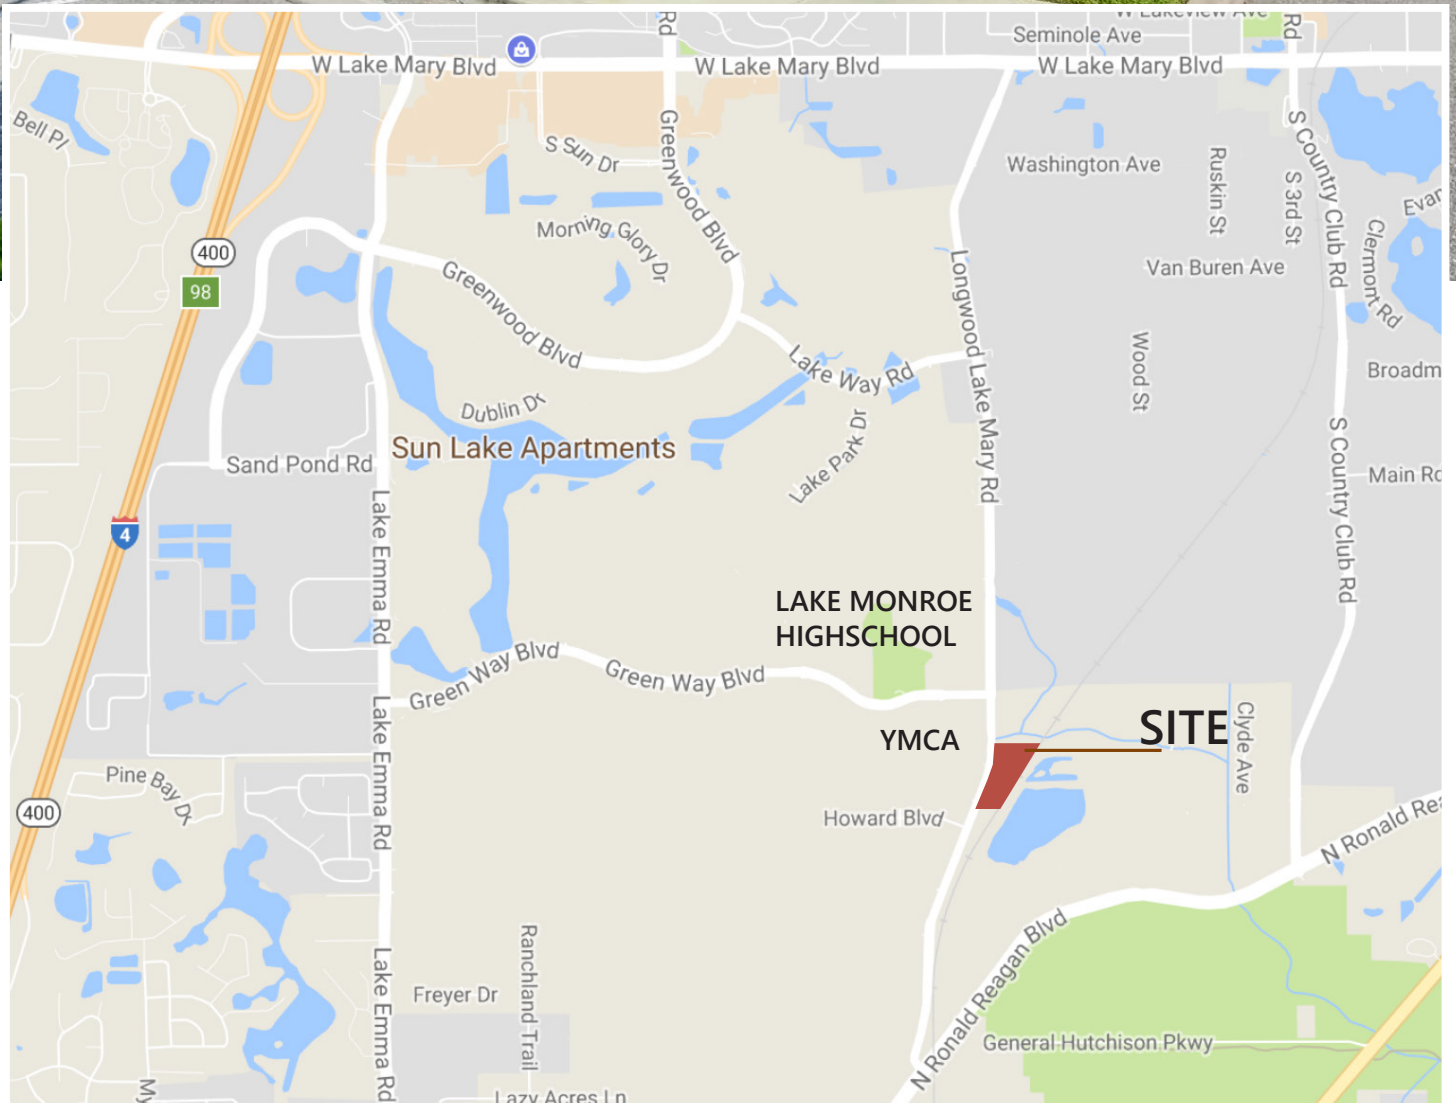

SAMPLE OFFICE PLAN

SUITE A
1,350 SF

SUITE B
1,350 SF

Please note Suite A has 3 personal office space and not 4 as shown in the layout.

LOCATION MAP

CIARA CREEK EXECUTIVE CENTRE

BUILT OUT OFFICES READY FOR MOVE IN