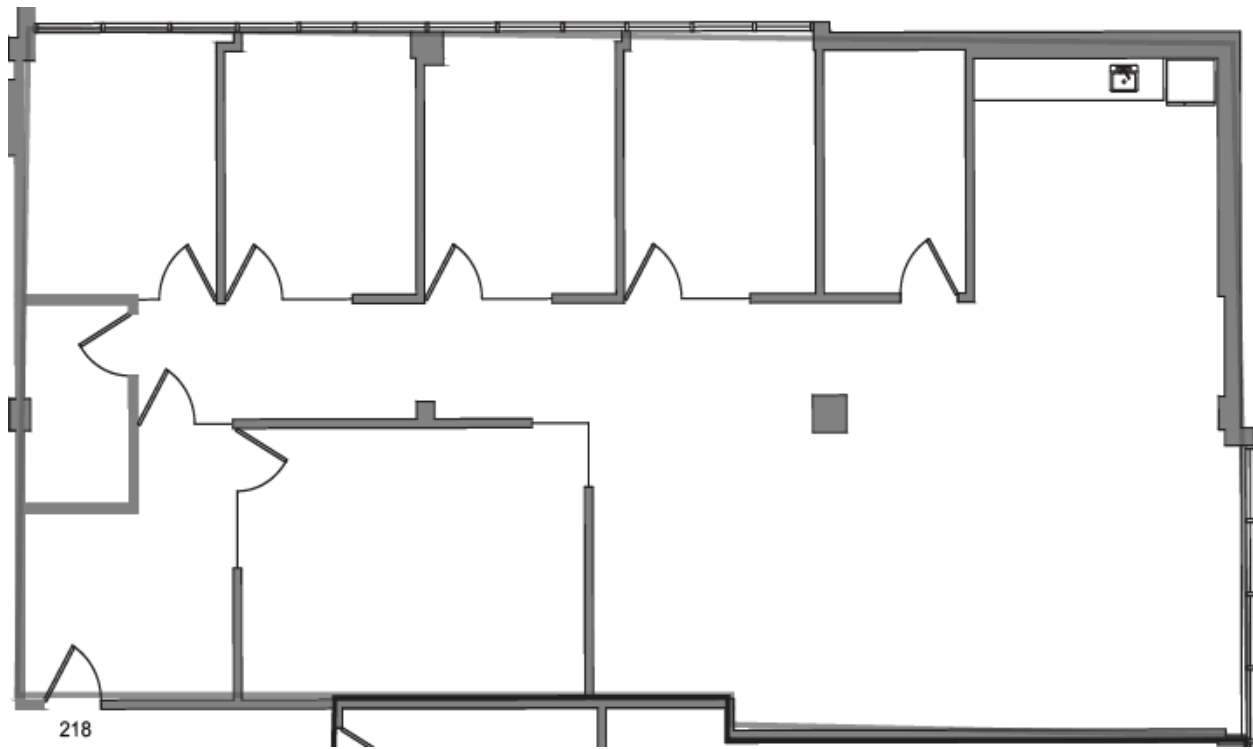

PALMETTO CENTRAL

Suite 218

2,401 SF

1499 W PALMETTO PARK ROAD, BOCA RATON, FL

Contact

John Criddle

Executive Vice President
+1 561 283 5176
john.criddle@cbre.com

Joseph Freitas