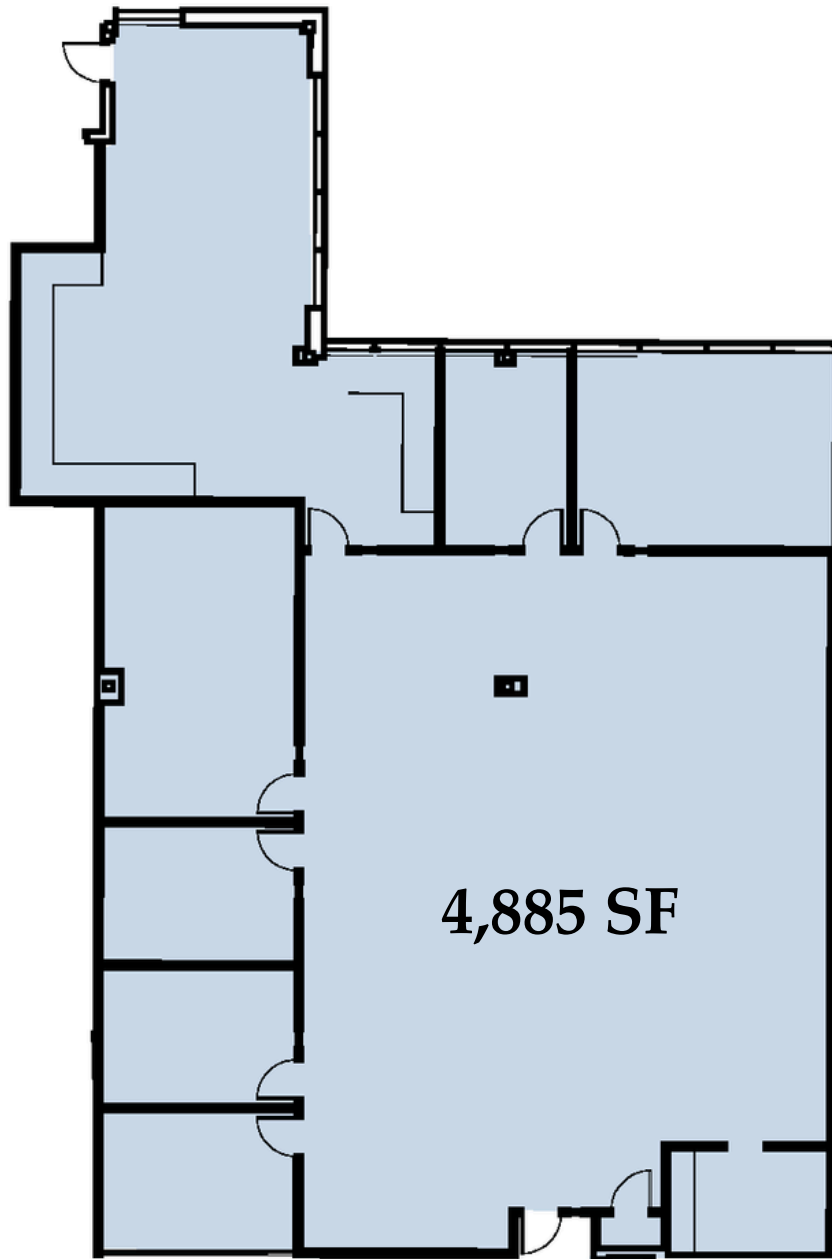

Second Floor | Suite 240

Two Corporation Way,

Centennial Park
Peabody, MA

Second Floor Suite 240
4,885 SF

Available

CP
COMBINED PROPERTIES

Since 1935

*A full service real estate firm.
Creating Better Places to Live,
Work, and Play.*