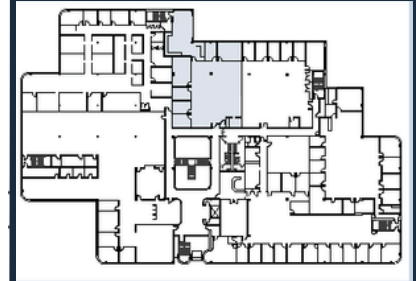

Second Floor | Suite 240

Two Corporation Way,

Centennial Park
Peabody, MA

Second Floor Suite 240
4,885 SF

Available

CP
COMBINED PROPERTIES

Since 1935

*A full service real estate firm.
Creating Better Places to Live,
Work, and Play.*