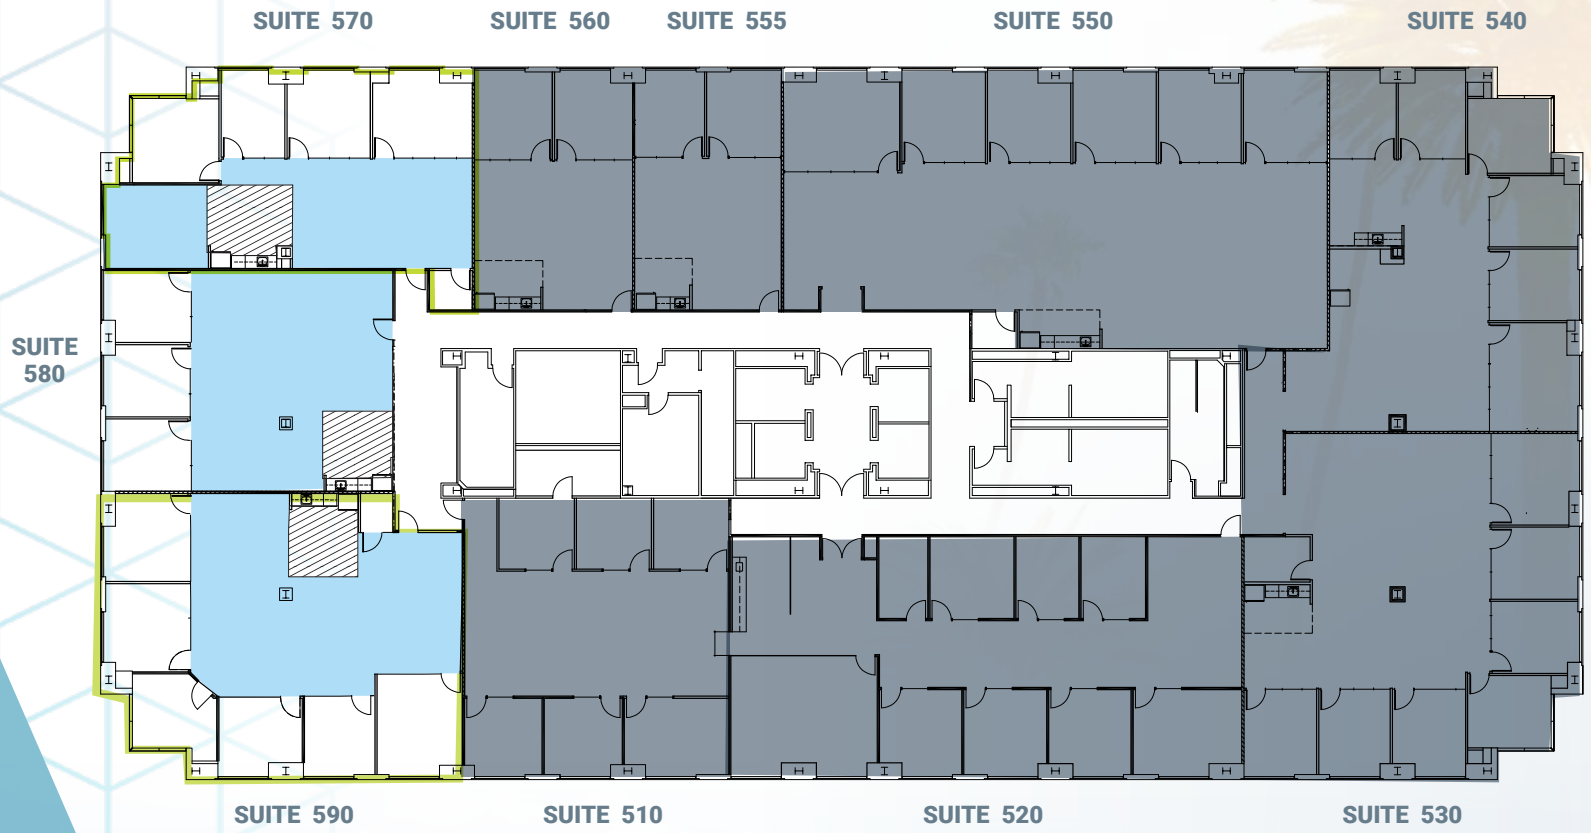

# 5TH FLOOR PLAN

Suite 570	Suite 580	Suite 590
2,120 SF	1,852 SF	2,724 SF

Open Ceiling    Polished Concrete