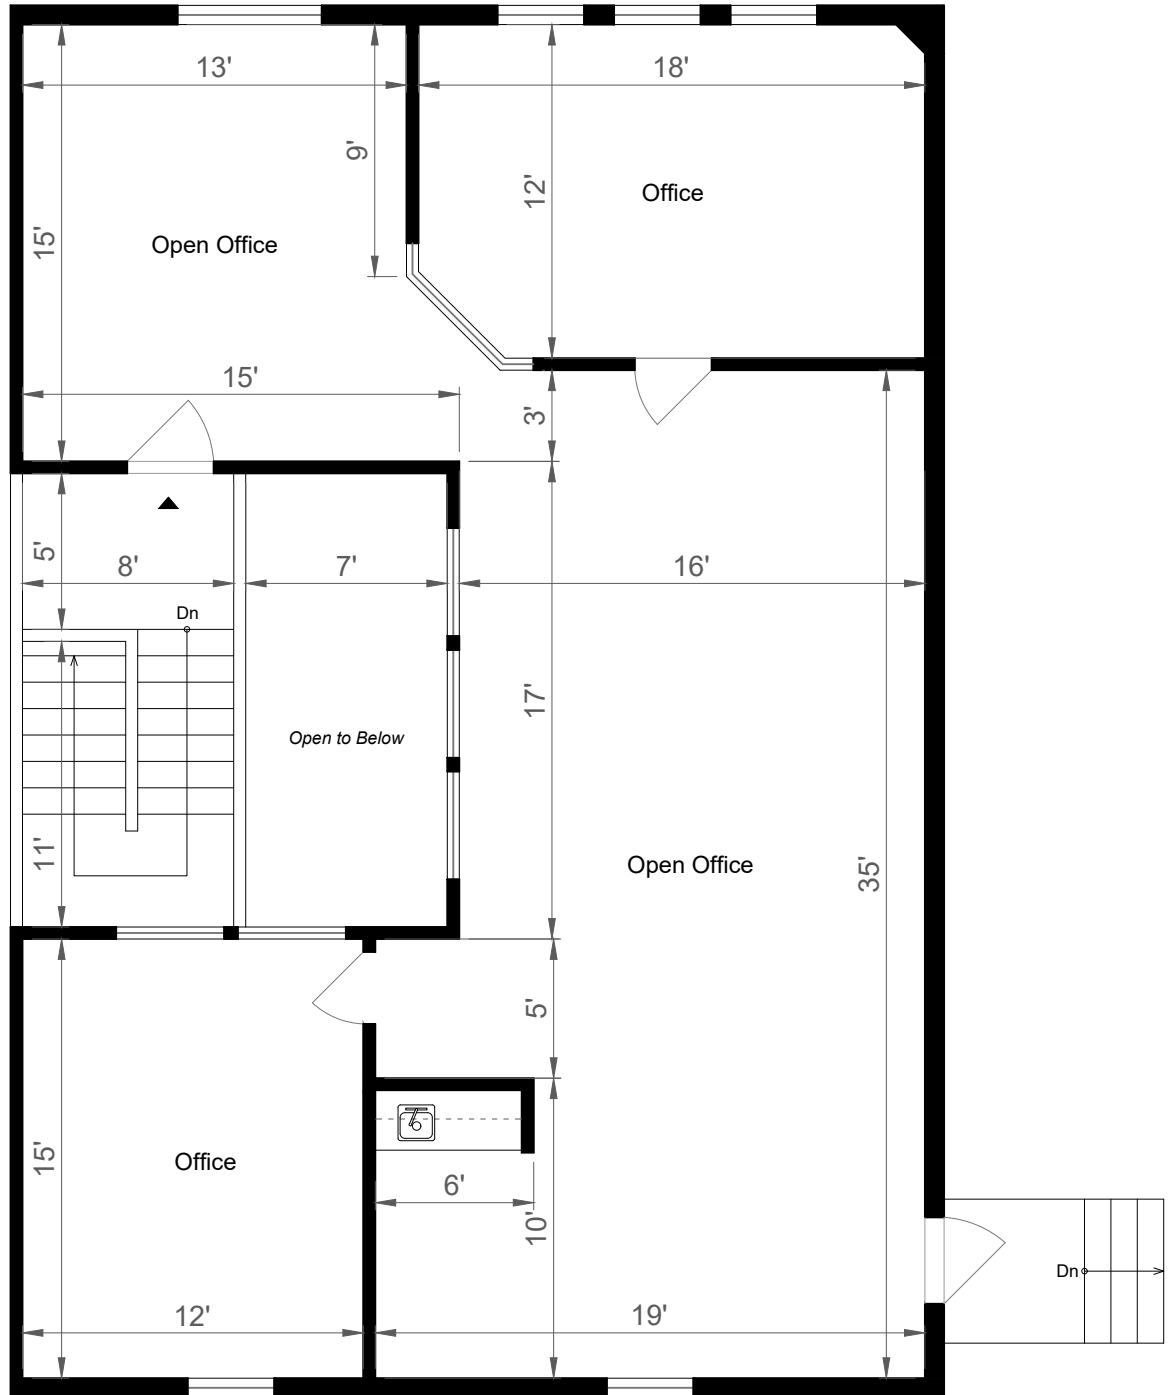

225 ROCKAWAY BEACH AVENUE | SUITE 400

PACIFICA, CA 94044

FLOOR PLAN

Estimated Total Square Footage: 1,315 SQ FT

Calculated from outside face of exterior walls and center line of demising walls.