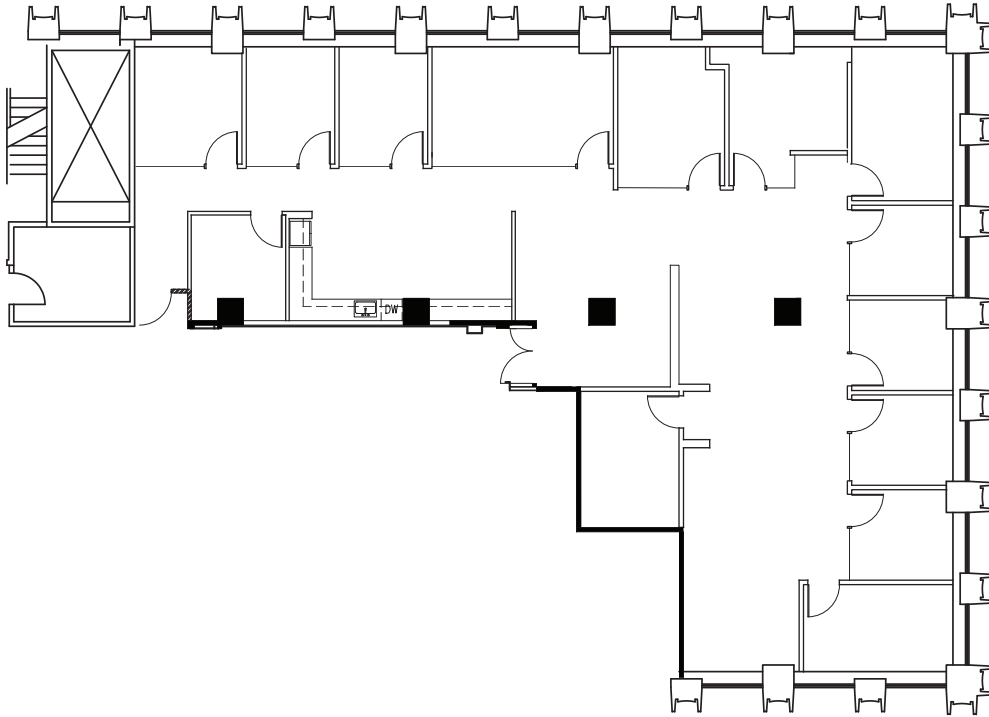

SUITE 3585

4,796 rsf | available now

44

MONTGOMERY

- Bay views
- Professional service suite
- 11 offices
- Conference room
- Kitchen

Kelly Glass
415 322 5062
kelly.glass@avisonyoung.com
Re Lic: 01335179

Colton Hanley
415 301 3181
colton.hanley@avisonyoung.com
Re Lic: 02089768