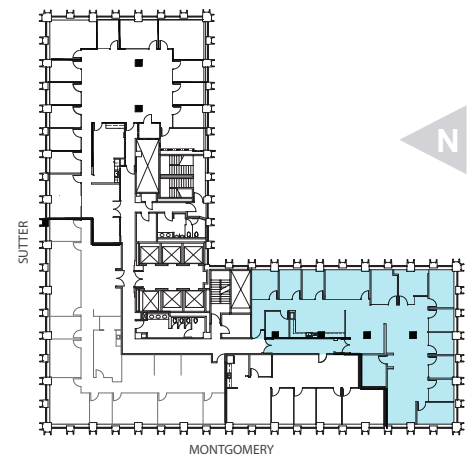

SUITE 3585

4,796 rsf | available now

44

MONTGOMERY

- Bay views
- Professional service suite
- 11 offices
- Conference room
- Kitchen

Kelly Glass
415 322 5062
kelly.glass@avisonyoung.com
Re Lic: 01335179

Colton Hanley
415 301 3181
colton.hanley@avisonyoung.com
Re Lic: 02089768