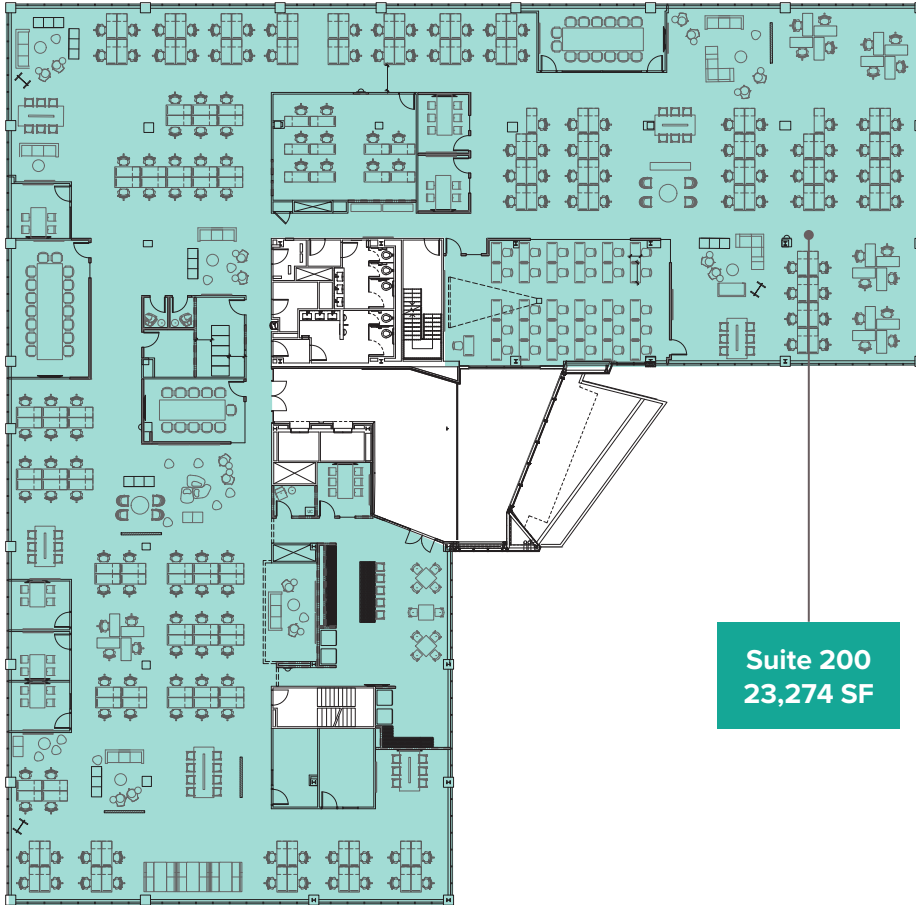

CHESTERBROOK

Suite 200
23,274 SF

1300
MORRIS DR

Second Floor Availabilities

JLL | Jones Lang LaSalle Brokerage, Inc.
550 Swedesford Road, Suite 260
Wayne, PA 19087

Doug Newbert
610.249.2273
doug.newbert@jll.com