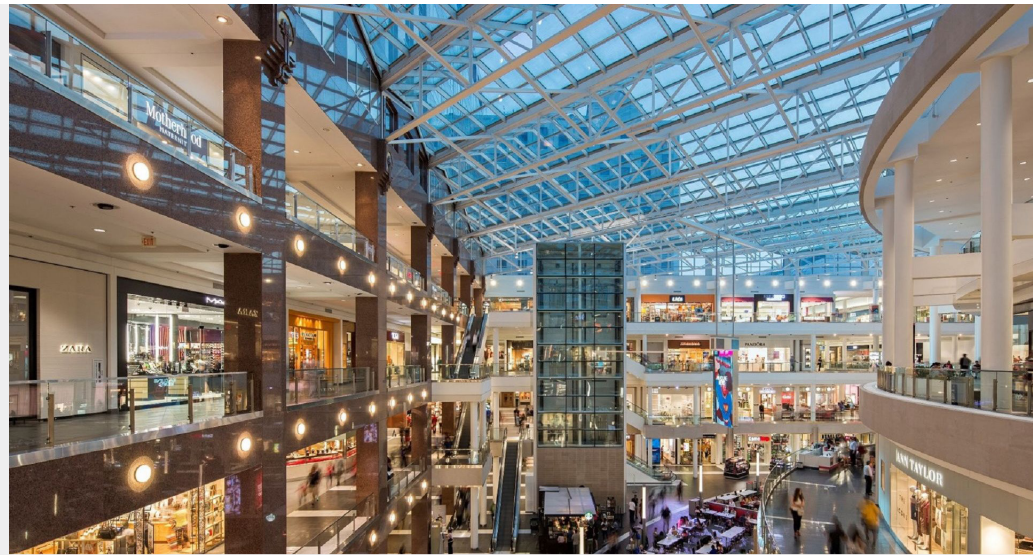

Above market
parking ratio **5.0/1000**

Attached to **Fashion Centre**
at Pentagon City and The
Ritz Carlton

AVAILABILITY

TOP 3
floors

51,500 SF
available

12
private terraces

12'
ceiling heights

private
terrace

Existing
internal staircase

12th floor
13,455 SF

11th floor
17,357 SF

10th floor
20,616 SF

REFRESHED ARRIVAL EXPERIENCE

MAKE YOUR PERFECT OFFICE

A CLOSER LOOK

		<p>20+ affordable fast casual dining options</p>

↑ PLENTY OF DINING OPTIONS TO CHOOSE FROM

↓ THE WORLD'S BEST BRANDS OUTSIDE YOUR OFFICE

amazon

Steps to National Landing, Amazon's HQ2

2-minutes from the Pentagon

5-minute walk to Whole Foods

5-minute drive to Reagan National Airport

Direct access to 5 sit down restaurants and 20+ affordable fast casual options under one roof at Fashion Centre at Pentagon City dining café

WE'VE GOT YOU...

HOTELS

1. Embassy Suites by Hilton
2. Crystal Gateway Marriott
3. The Westin
4. The Ritz Carlton
5. Global Luxury Suites
6. Crowne Plaza
7. Hilton Garden Inn
8. Hampton Inn
9. DoubleTree by Hilton
10. Sheraton Pentagon City Hotel