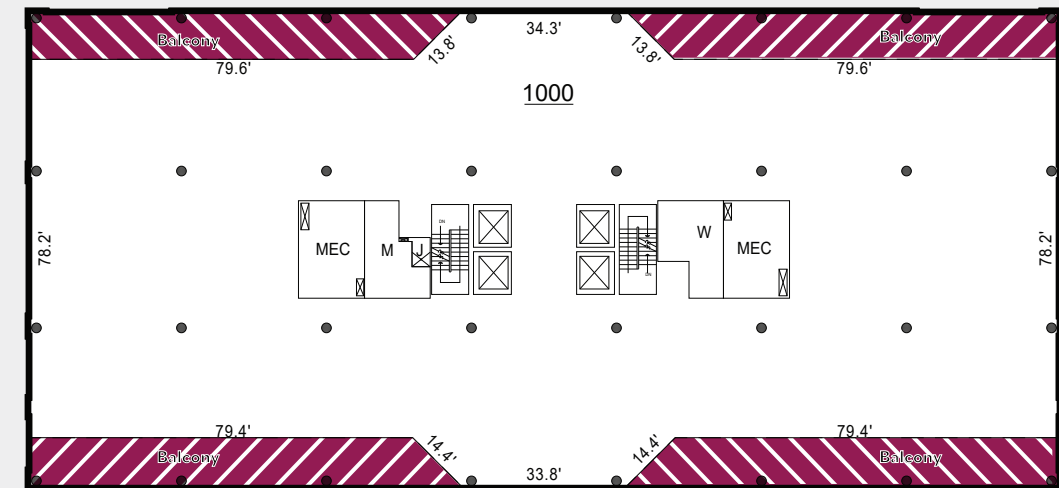

**METRO TOWER AT
PENTAGON CITY**
A SIMON CENTER

Top 3 floors
46,000 RSF available

12 private balconies with
unobstructed **360-degree**
views of the Nation's Capital

Direct covered access to
Pentagon City Metro Station

Above market
parking ratio **5.0/1000**

Attached to **Fashion Centre**
at Pentagon City and The
Ritz Carlton

AVAILABILITY

TOP 3
floors

51,500 SF
available

12
private terraces

12'
ceiling heights

private
terrace

Existing
internal staircase

12th floor
13,455 SF

11th floor
17,357 SF

10th floor
20,616 SF

REFRESHED ARRIVAL EXPERIENCE

MAKE YOUR PERFECT OFFICE

A CLOSER LOOK

		<p>20+ affordable fast casual dining options</p>