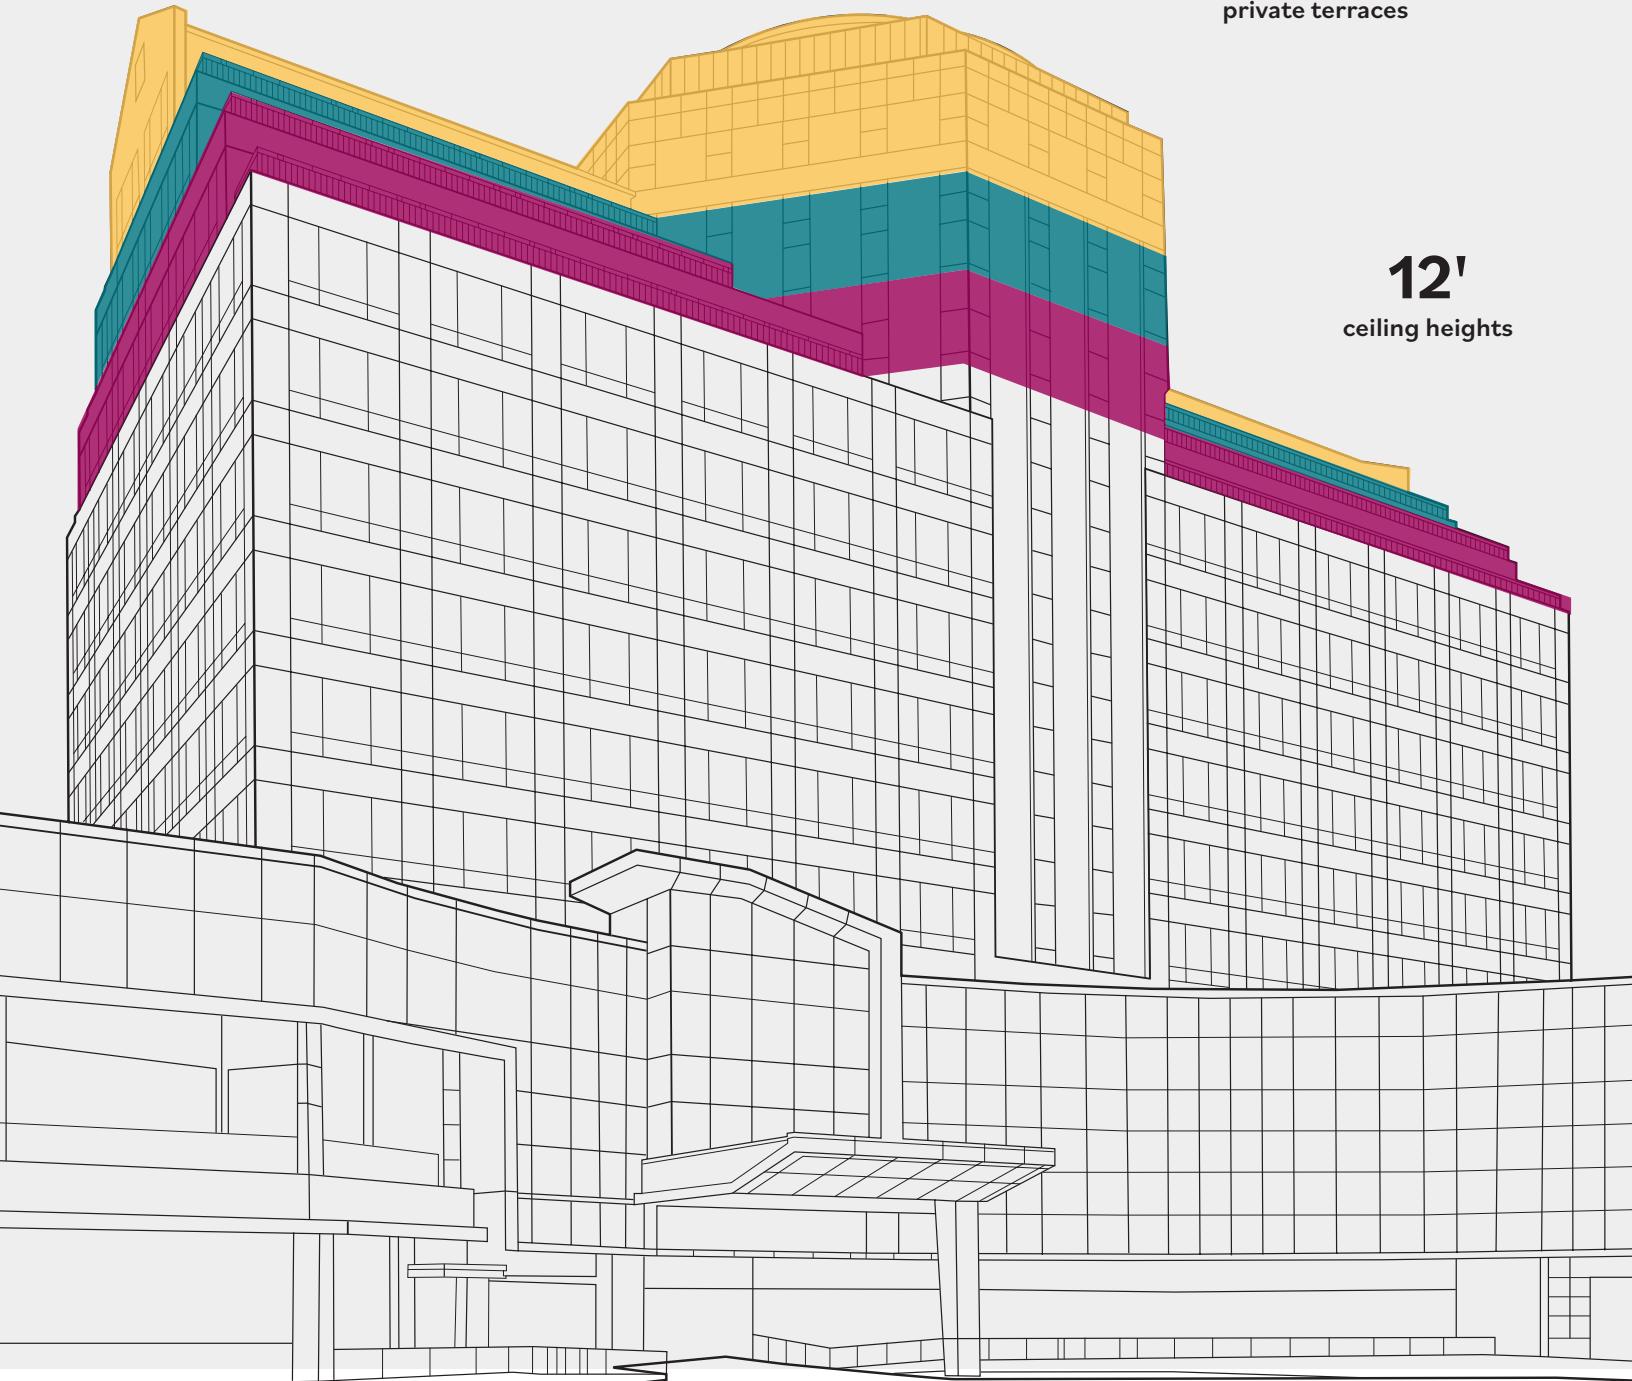

METRO TOWER AT PENTAGON CITY

A SIMON CENTER

1200 S HAYES STREET ARLINGTON, VA

THE FULL PACKAGE

Metro Tower at Pentagon City's prime location attracts top talent as it's just minutes from DC and two blocks away from **Amazon's 4.2 MSF HQ2**. With direct access to Pentagon City Metro Station, Reagan National Airport, and an attached dynamic mixed-use development, convenience is never far away. Featuring **unique floorplates with top floor availability + 360-degree views** of the DC skyline, Metro Tower at Pentagon City is the perfect fit for any tenant.

**METRO TOWER AT
PENTAGON CITY**
A SIMON CENTER

Top 3 floors
46,000 RSF available

12 private balconies with
unobstructed **360-degree**
views of the Nation's Capital

Direct covered access to
Pentagon City Metro Station

Above market
parking ratio **5.0/1000**

Attached to **Fashion Centre**
at Pentagon City and The
Ritz Carlton

AVAILABILITY

TOP 3
floors

51,500 SF
available

12
private terraces

12'
ceiling heights

private
terrace

Existing
internal staircase

12th floor
13,455 SF

11th floor
17,357 SF

10th floor
20,616 SF

REFRESHED ARRIVAL EXPERIENCE

MAKE YOUR PERFECT OFFICE

A CLOSER LOOK

		<p>20+ affordable fast casual dining options</p>