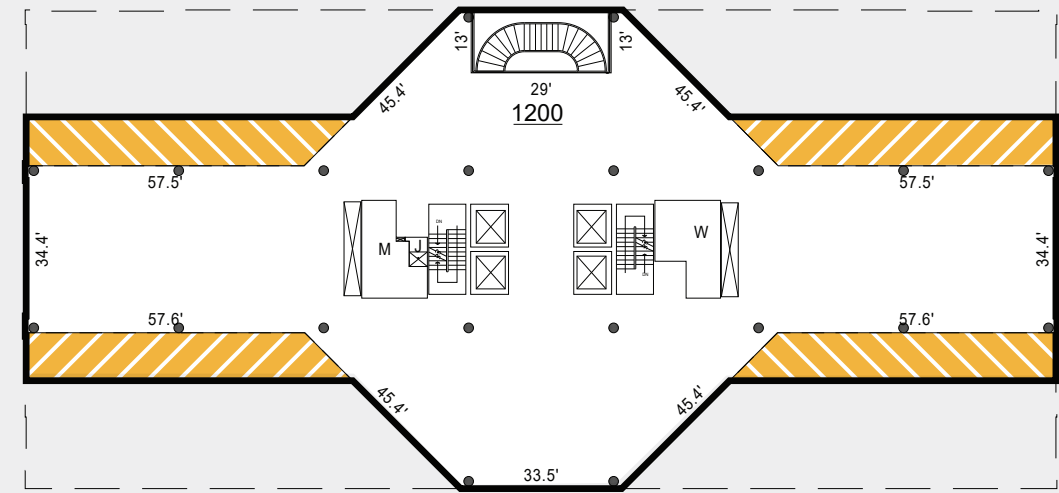

**METRO TOWER AT
PENTAGON CITY**
A SIMON CENTER

Top 3 floors
46,000 RSF available

12 private balconies with
unobstructed **360-degree**
views of the Nation's Capital

Direct covered access to
Pentagon City Metro Station

Above market
parking ratio **5.0/1000**

Attached to **Fashion Centre**
at Pentagon City and The
Ritz Carlton

AVAILABILITY

TOP 3
floors

51,500 SF
available

12
private terraces

12'
ceiling heights

private
terrace

Existing
internal staircase

12th floor
13,455 SF

11th floor
17,357 SF

10th floor
20,616 SF

REFRESHED ARRIVAL EXPERIENCE

MAKE YOUR PERFECT OFFICE

A CLOSER LOOK

		<p>20+ affordable fast casual dining options</p>