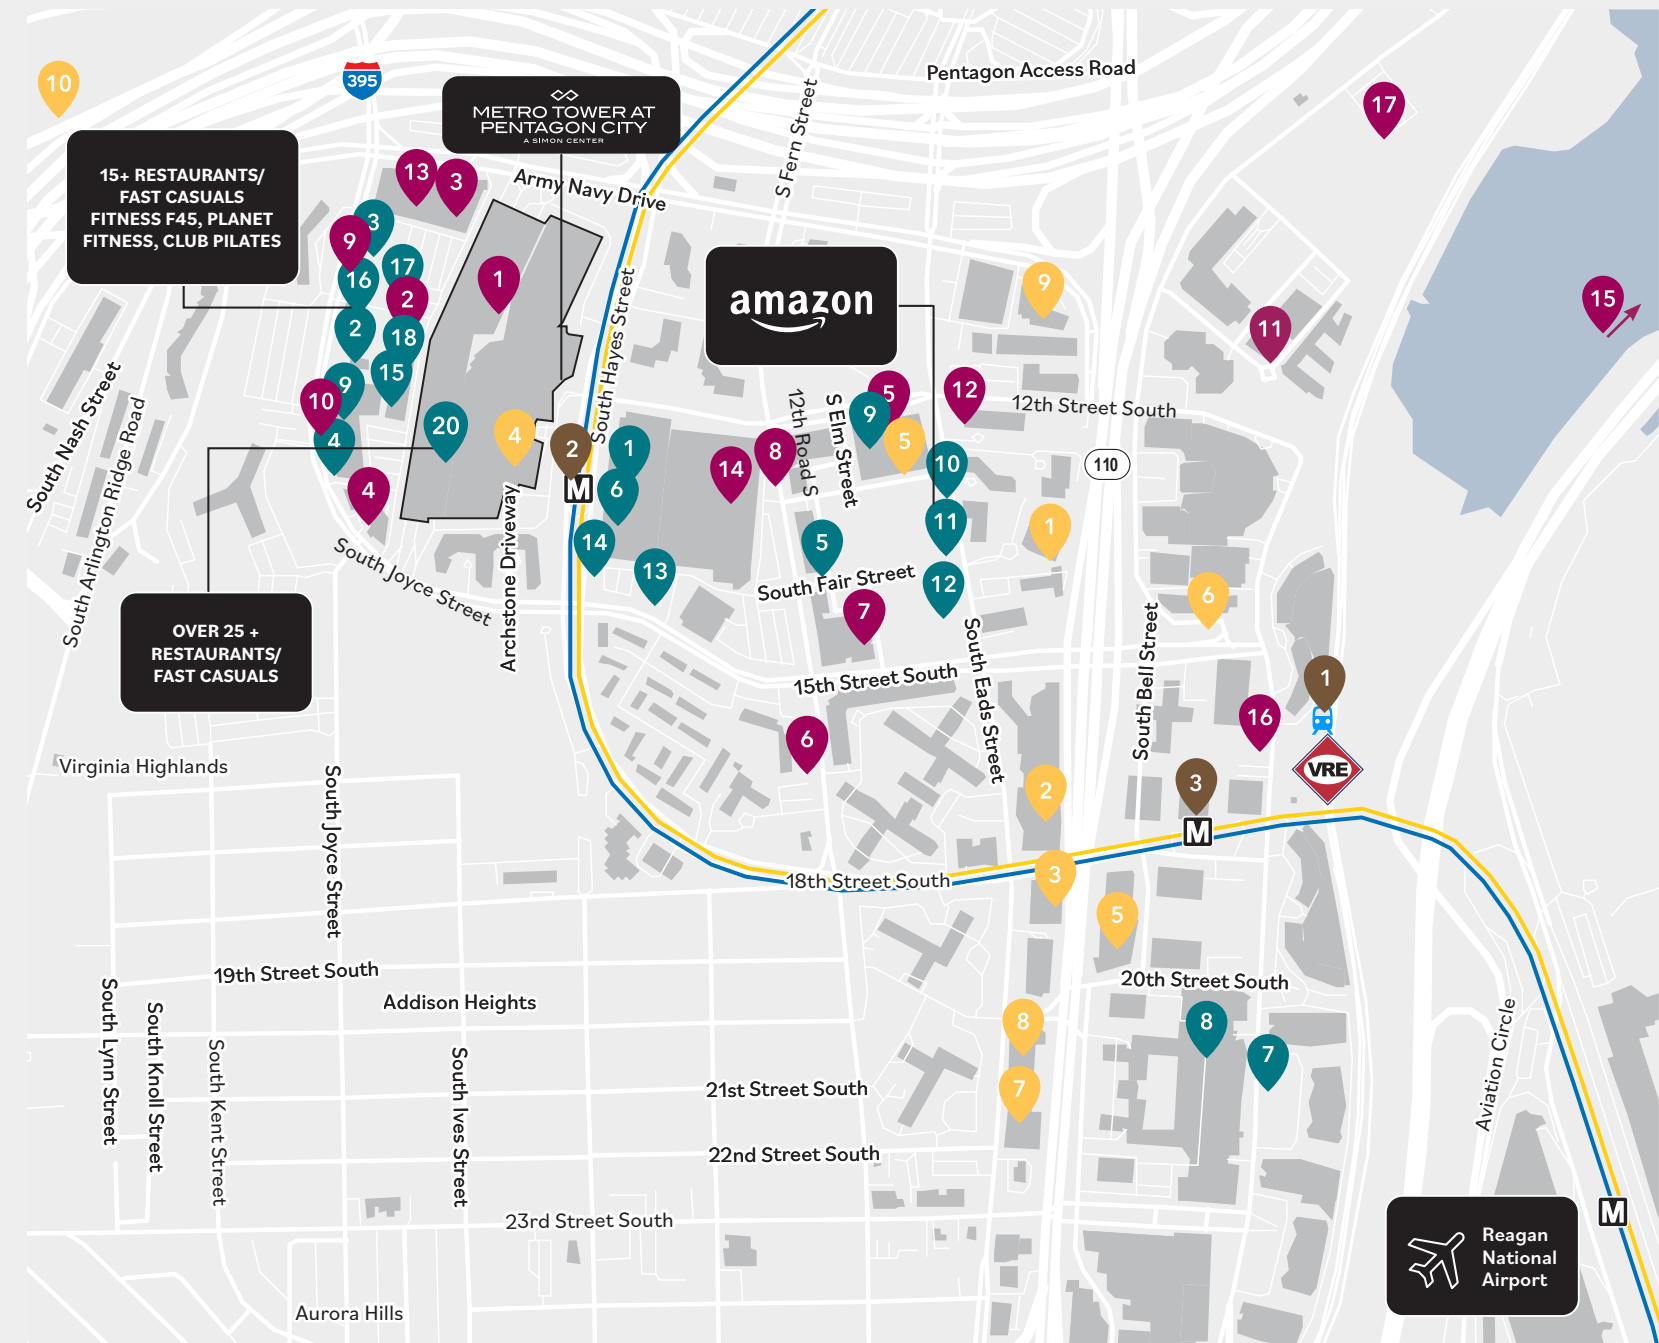

WE'VE GOT YOU...

HOTELS

1. Embassy Suites by Hilton
2. Crystal Gateway Marriott
3. The Westin
4. The Ritz Carlton
5. Global Luxury Suites
6. Crowne Plaza
7. Hilton Garden Inn
8. Hampton Inn
9. DoubleTree by Hilton
10. Sheraton Pentagon City Hotel

RESTAURANTS

1. Chevys Fresh Mex
2. Lebanese Taverna
3. Saigon Saigon
4. Hangry Joe's Hot Chicken
5. Epic Smokehouse
6. California Pizza Kitchen
7. Good Stuff Eatery
8. We, The Pizza
9. Commonwealth Joe Coffee Roasters
10. South Block
11. Good Company Doughnuts & Cafe
12. Makers Union
13. Yunnan By Potomac
14. Crumbl
15. Nighthawk Brewery & Pizza
16. 1983 Chinese Cuisine Restaurant
17. Lucky Danger Pentagon City
18. Kusshi Arlington Westpost
19. Nando's Peri Peri
20. The Fashion Centre at Pentagon City

CONVENIENCE AND FITNESS

1. The Fashion Centre at Pentagon City
2. Pentagon Row
3. Harris Teeter
4. Walgreens
5. Whole Foods Market
6. 7-Eleven
7. The UPS Store
8. OrangeTheory Fitness
9. F45 Training Pentagon Row
10. Planet Fitness
11. Brazen Fitness
12. BEyond FITness Studio, LLC
13. Target
14. Costco Wholesale
15. Gravelly Point
16. Solidcore
17. Long Bridge Park

Transportation

1. Crystal City Train Station (VRE)
2. Pentagon City Metro Station
3. Crystal City Metro Station

SURROUNDED