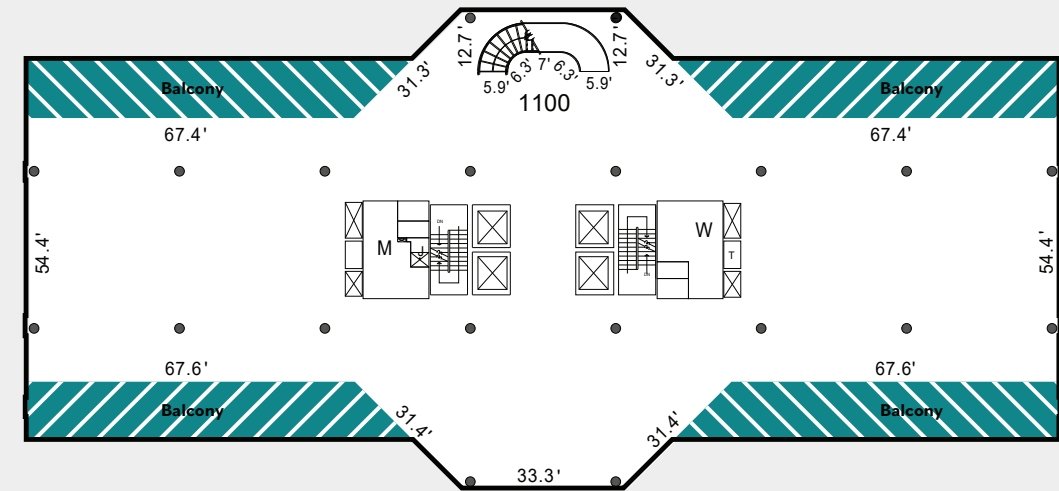

**METRO TOWER AT
PENTAGON CITY**
A SIMON CENTER

Top 3 floors
46,000 RSF available

12 private balconies with
unobstructed **360-degree**
views of the Nation's Capital

Direct covered access to
Pentagon City Metro Station

Above market
parking ratio **5.0/1000**

Attached to **Fashion Centre**
at Pentagon City and The
Ritz Carlton

AVAILABILITY

TOP 3
floors

51,500 SF
available

12
private terraces

12'
ceiling heights

private
terrace

Existing
internal staircase

12th floor
13,455 SF

11th floor
17,357 SF

10th floor
20,616 SF

REFRESHED ARRIVAL EXPERIENCE

MAKE YOUR PERFECT OFFICE

A CLOSER LOOK

		<p>20+ affordable fast casual dining options</p>