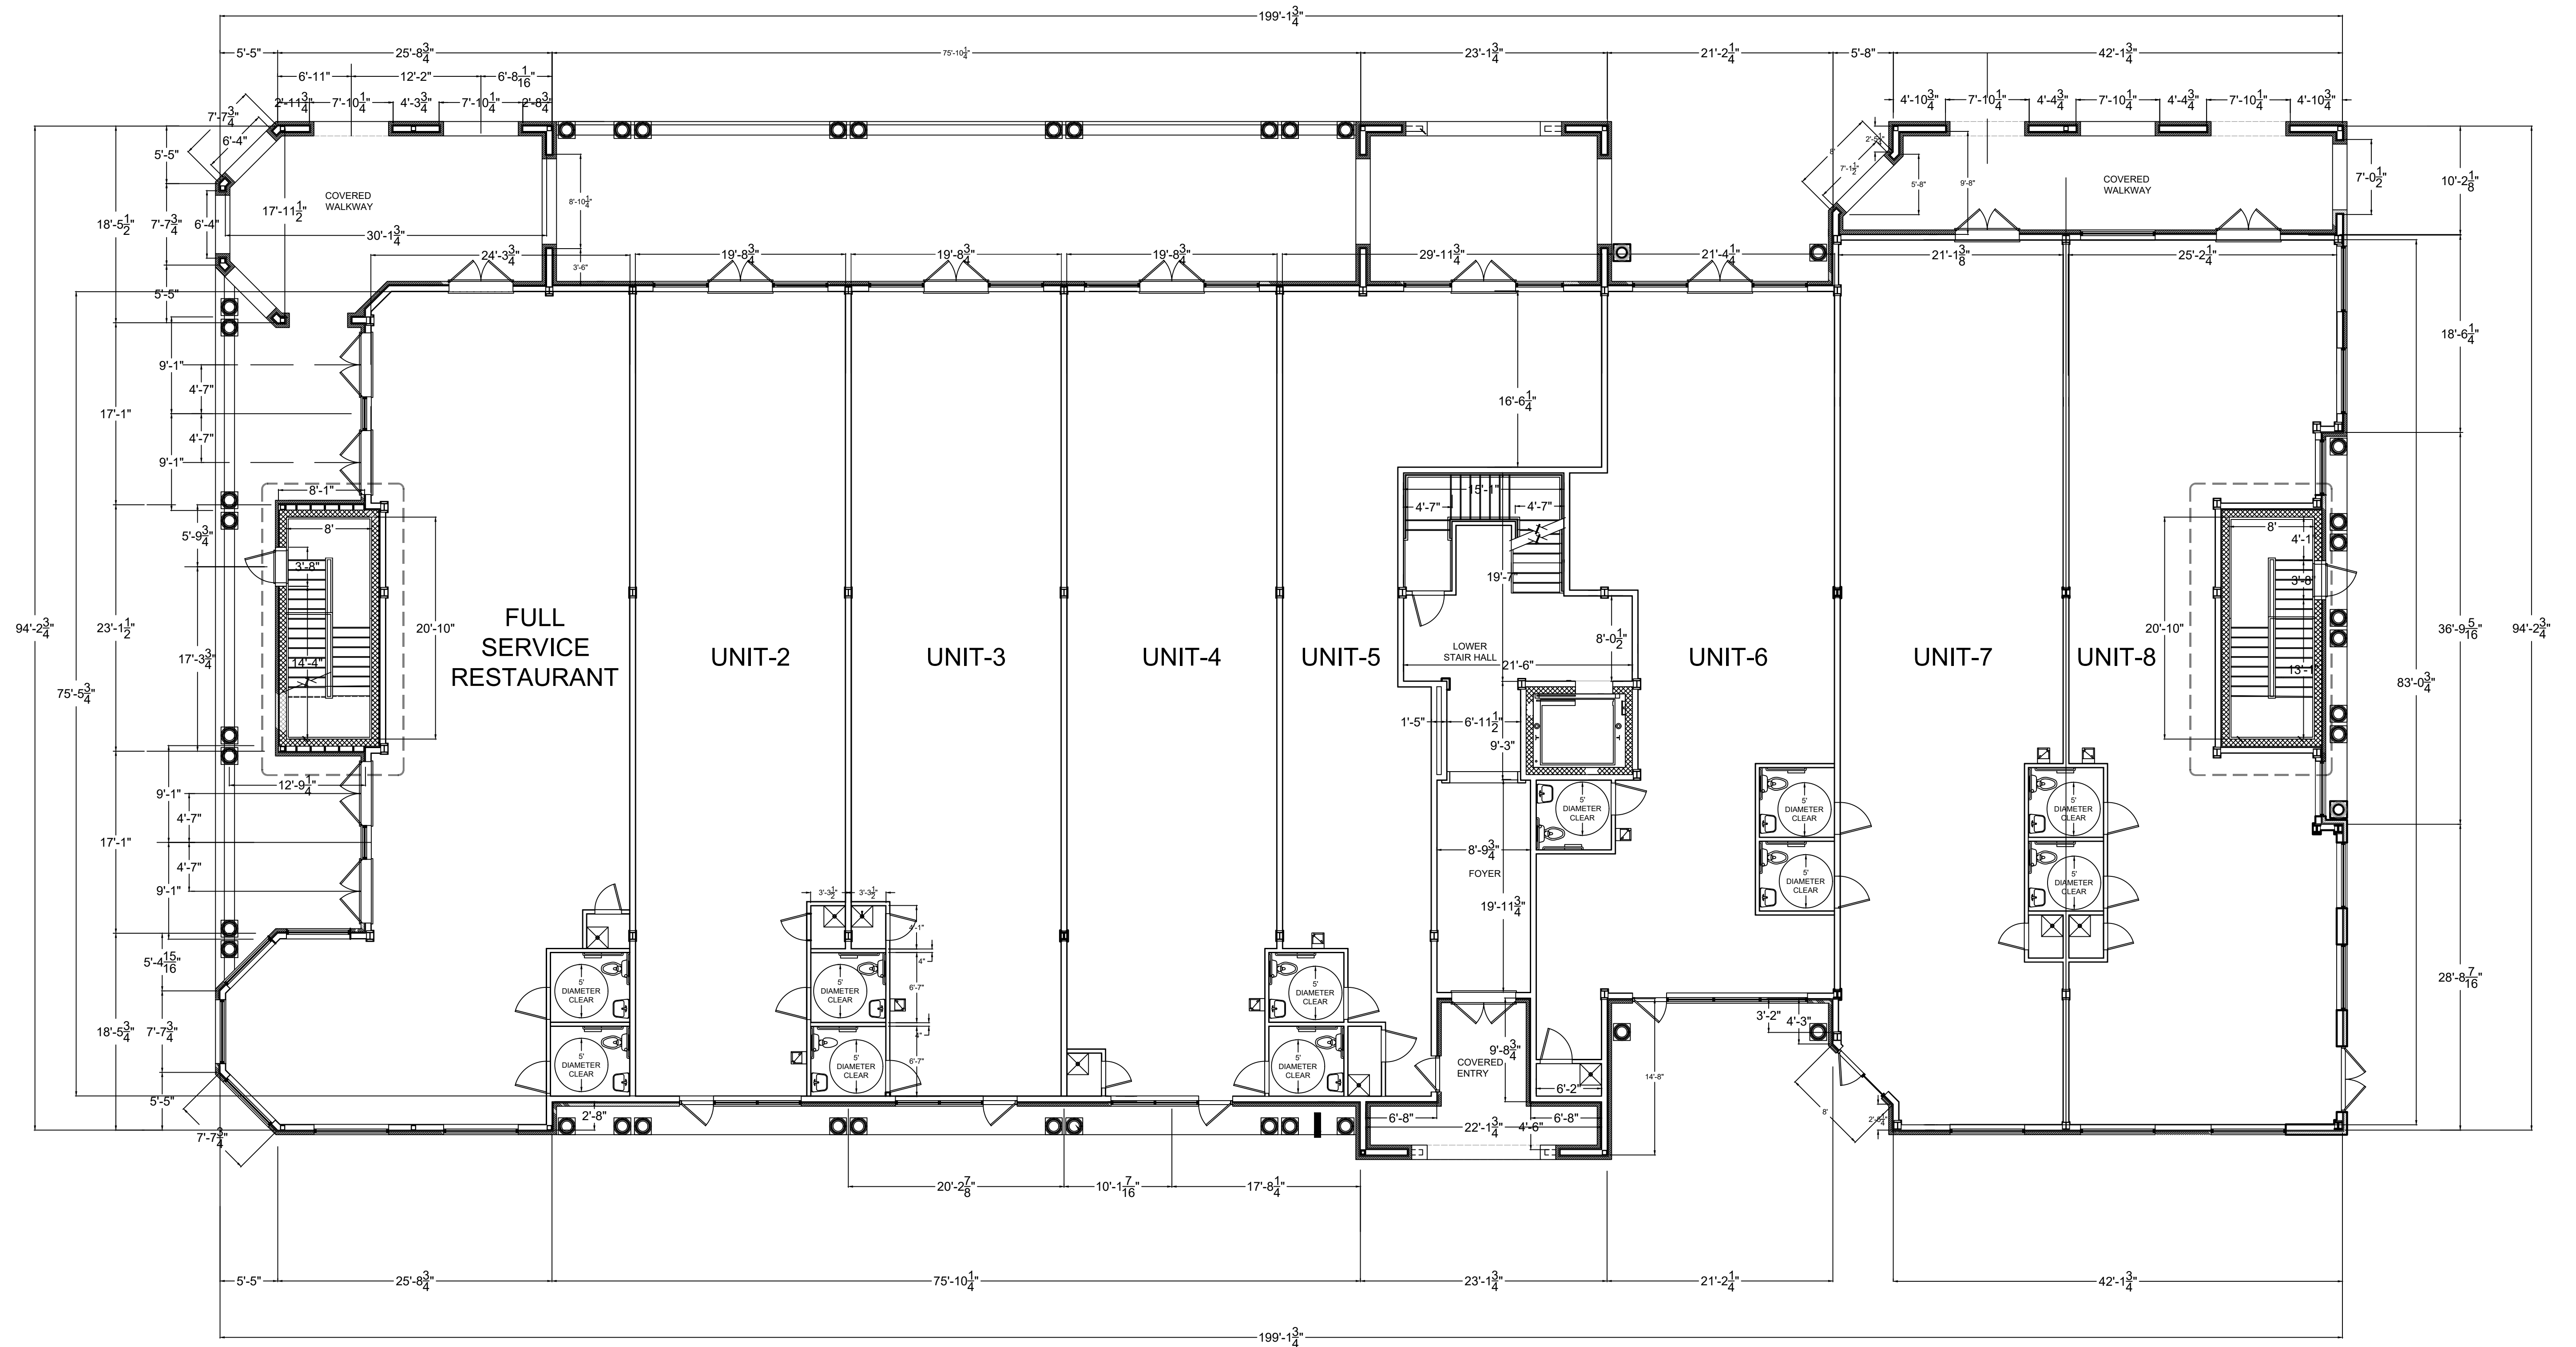

PARKING LOT SIDE

CUSHETUNK MANOR-FIRST FLOOR PLAN

SCALE: 1/8"=1'-0"

ROUTE 22 SIDE