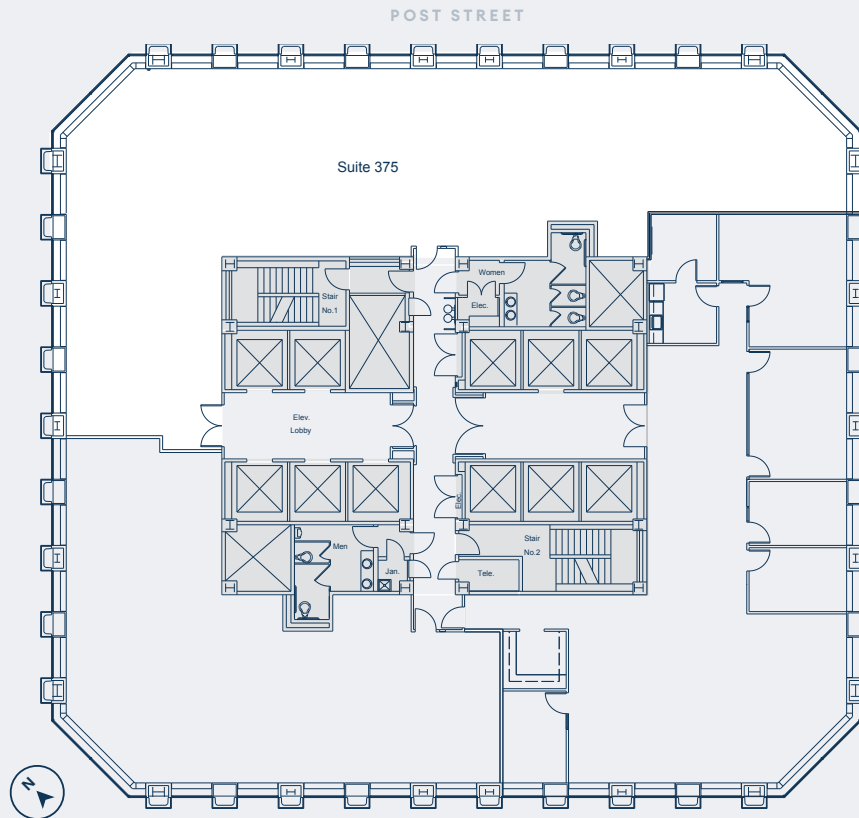

3RD FLOOR

Suite	375
Size (RSF)	4,614
Date Available	Now

3 Meeting rooms
 3 Private offices
 Great natural light
 Views overlooking One Montgomery Public Park

ONE
POST

[Click for Virtual Tour](#)

MATTHEW SHEWEY
 Senior Managing Director
 415.395.7255
 matt.shewey@jll.com
 License 0144515