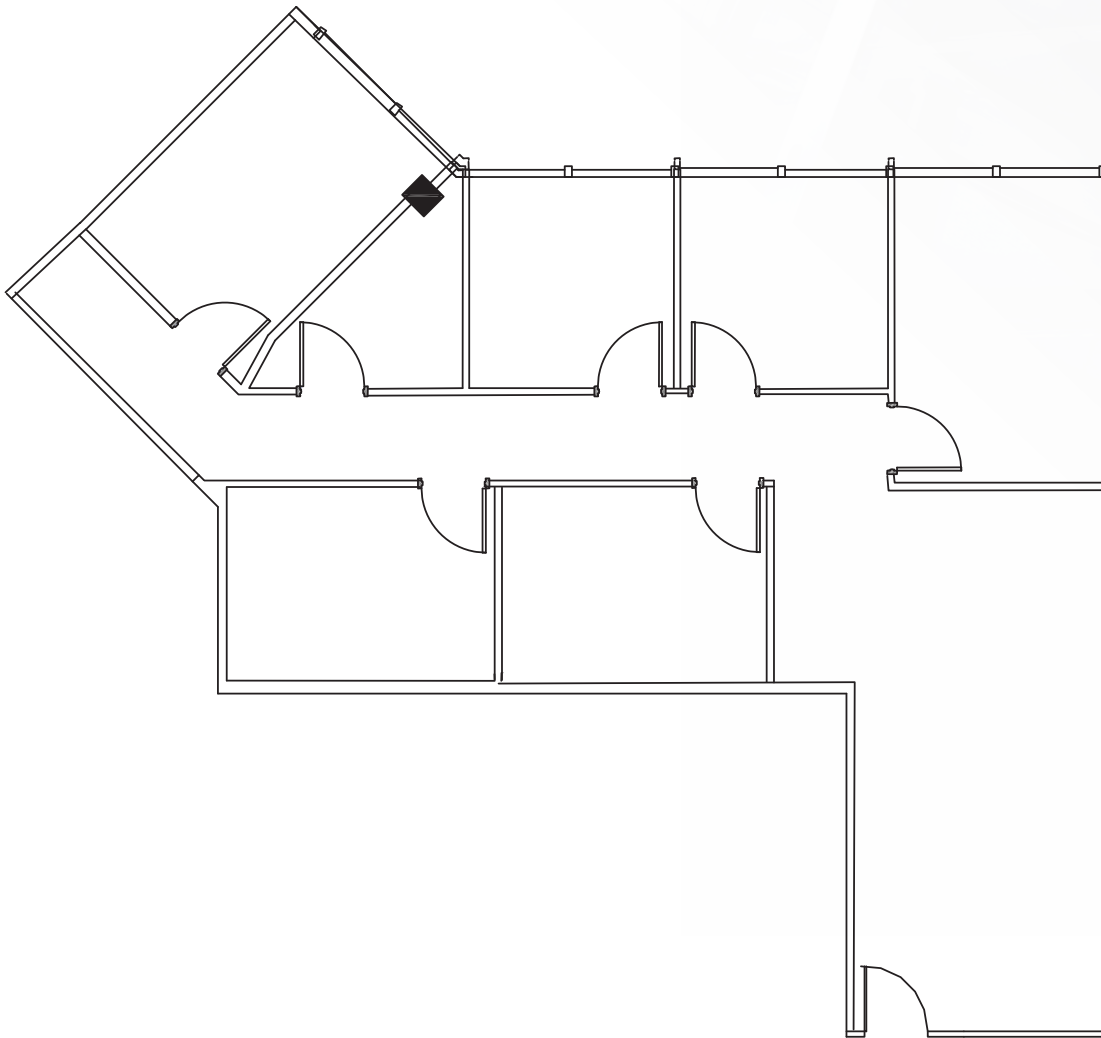

CONCOURSE CENTER

BUILDING III

3505 EAST FRONTAGE ROAD
TAMPA, FL 33607

Suite 130
1,511 SF

Contacts:

ROXANNE KEMPH
+1 813 787 1068
roxanne.kemph@cbre.com

KELLEY MATHESON
+1 813 273 8489
kelley.matheson@cbre.com