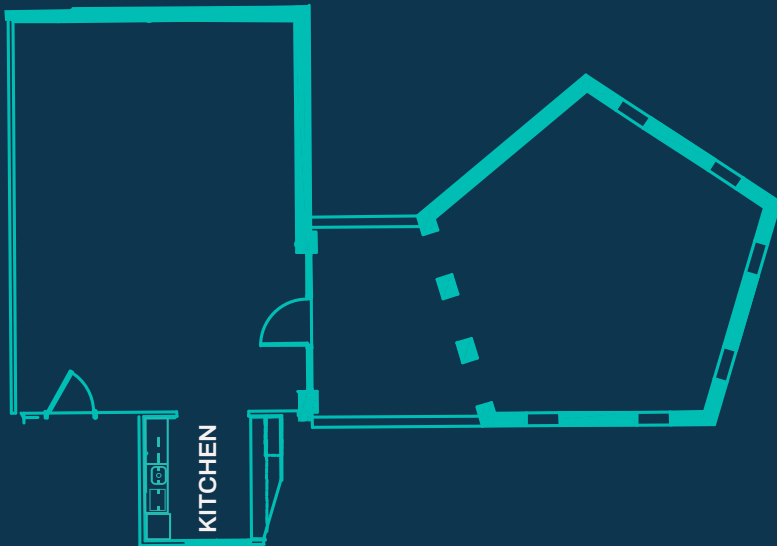

# OLD TOWN

950 NORTH WASHINGTON ST  
ALEXANDRIA, VA

EXPANSIVE<sup>®</sup>  
workspace

## TEAM SUITE 400A

ACCOMODATES HEADCOUNT OF UP TO 14

974 SQUARE FEET OF PRIVATE SPACE  
PLUS 3000+SF OF SHARED WORKSPACE,  
COWORKING LOUNGE, KITCHEN, PHONE  
BOOTH & MORE