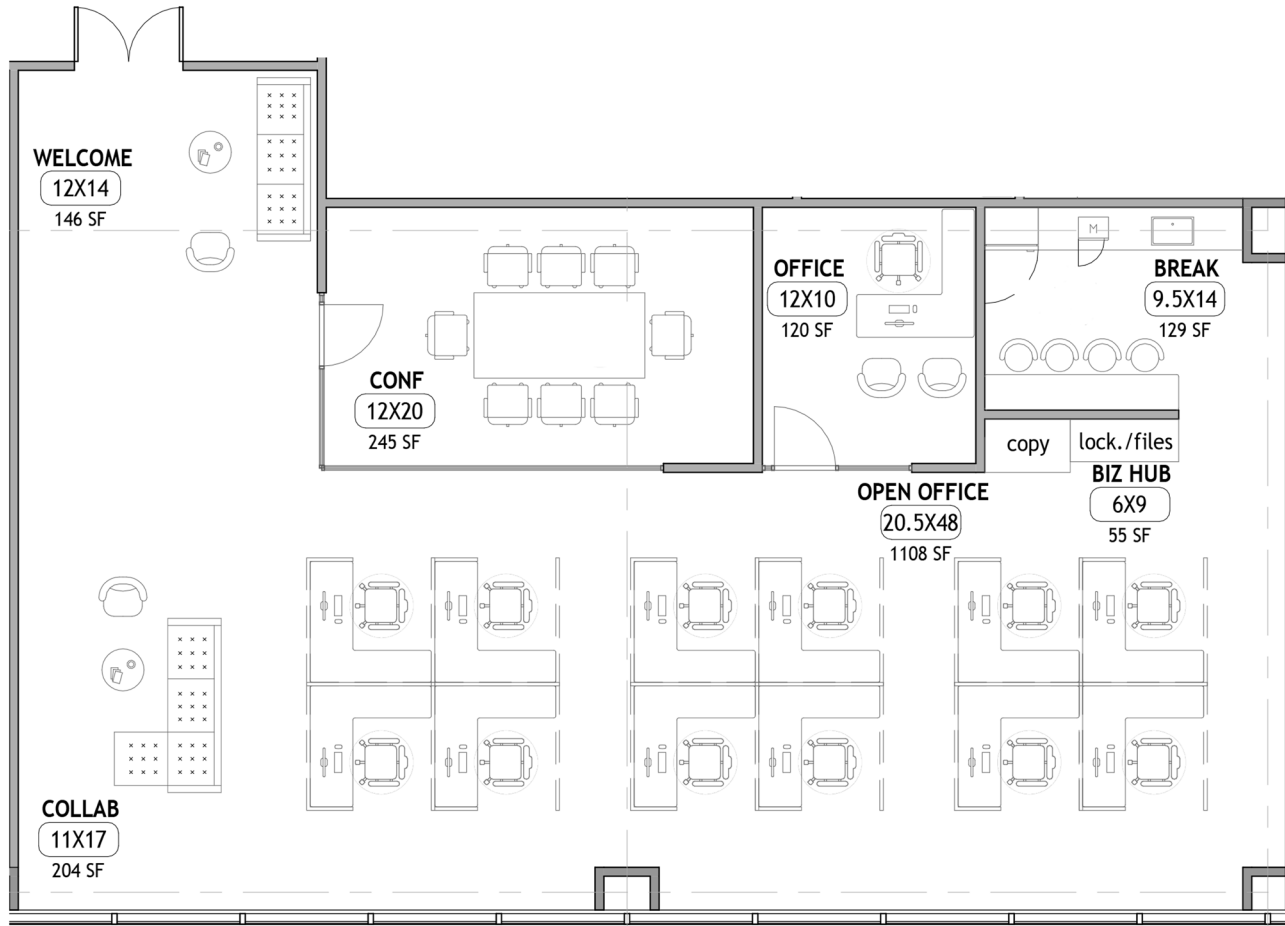

SPACE AVAILABLE

# SUITE 315: 2,343 RSF

SUITE 315

**PRESERVE V**  
18205 Crane Nest Drive  
Tampa, FL 33647

No warranty or representation, expressed or implied, is made to the accuracy of information contained herein, and same is submitted subject to errors, change of price, rental or other conditions, withdrawal without notice, and to any special listing conditions imposed by our principals. PLANS NOT TO SCALE