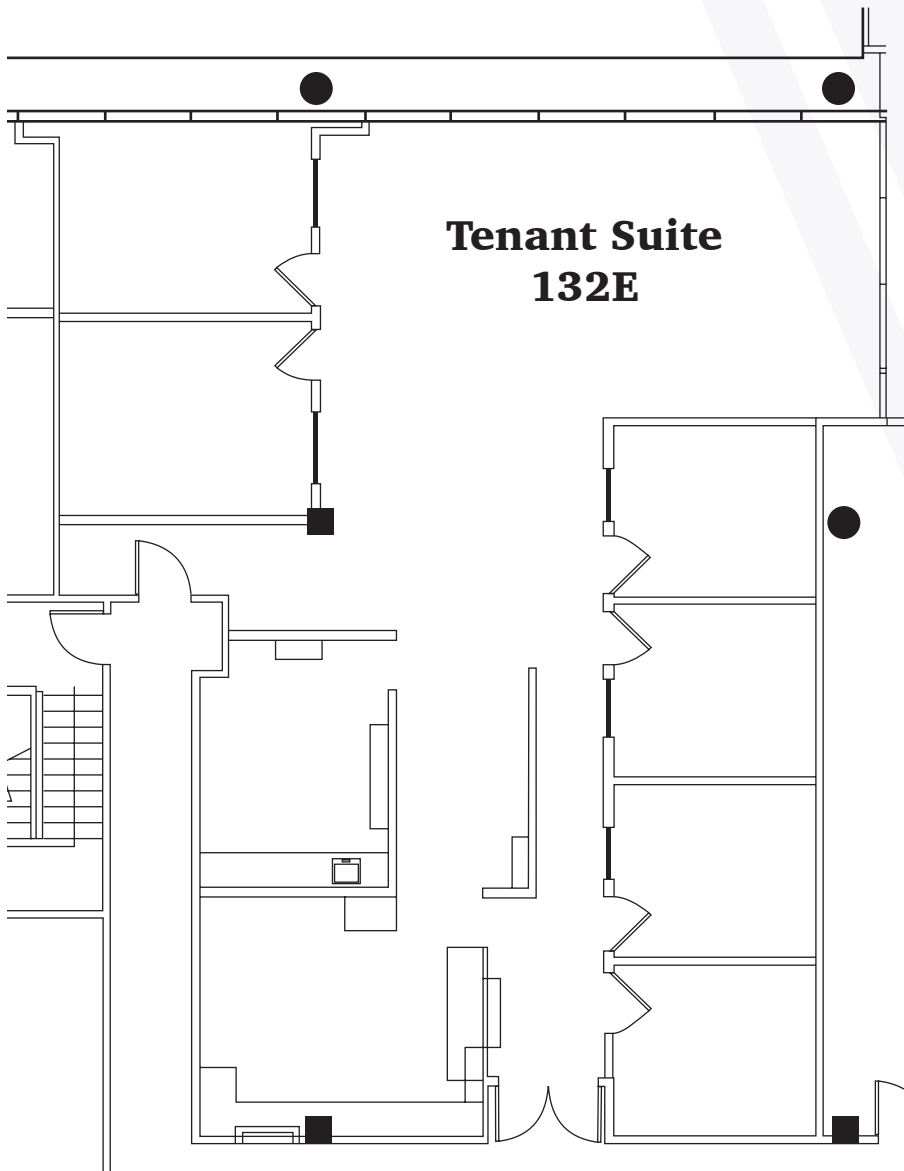

MAITLAND LAKES

851 Trafalgar Court, Maitland, FL

For lease

First Floor
Suite 132E - 2,654 SF

Micah Strader

Managing Director
+407 982 8688
micah.strader@jll.com

Madison Kimbell

Vice President
+407 982 8580
madison.kimbell@jll.com