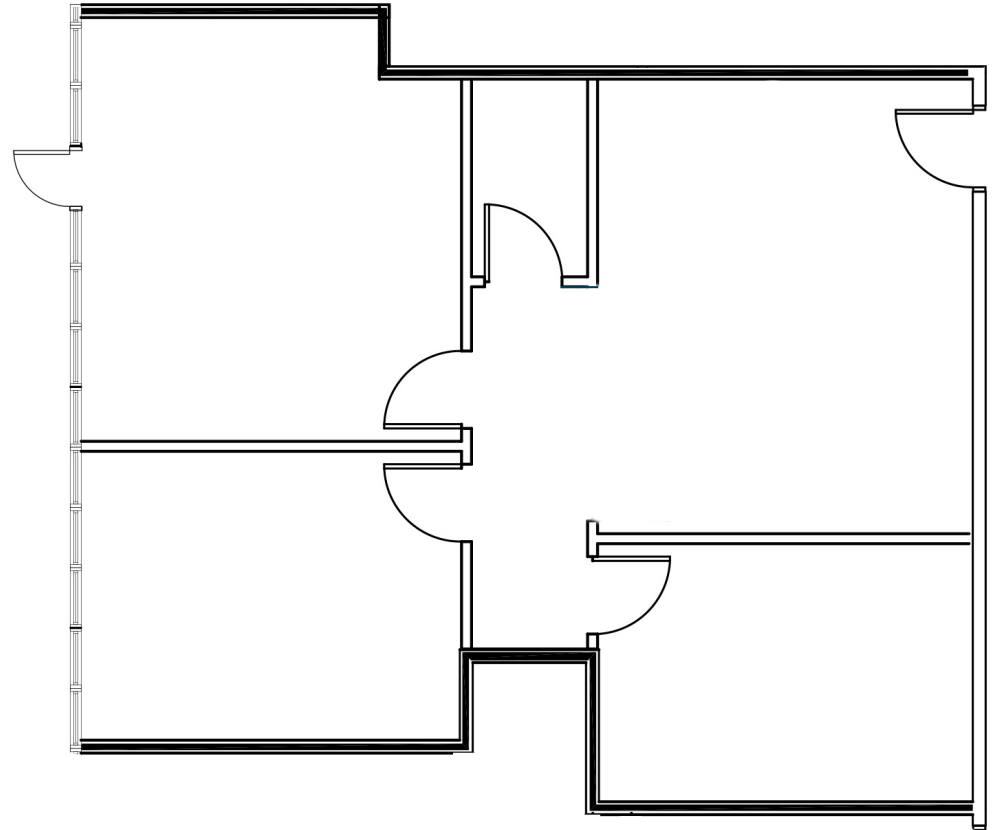

# Suite 2544

1,230 s.f.

RIVERPLACE TOWER

FLOOR PLAN | Suite 2544