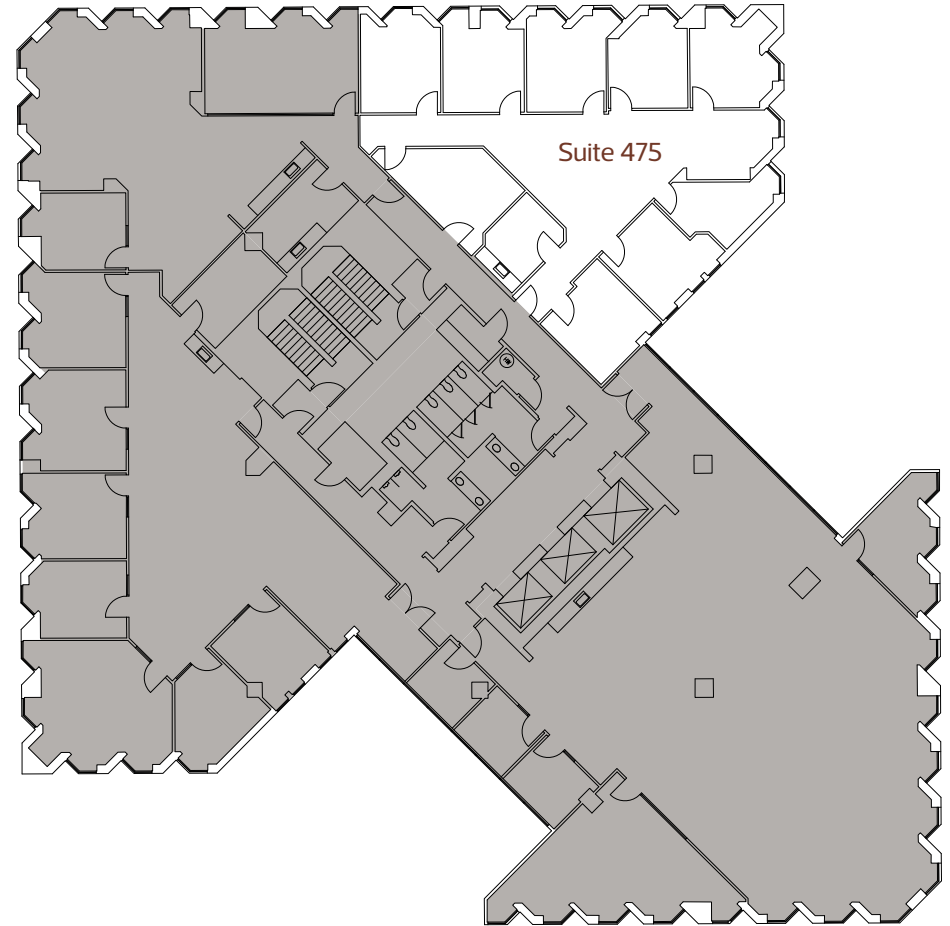

SUITE 475

±2,971 SF | Available within 30-60 days

**Photos display hypothetical buildout*

9 private offices | Kitchen | Open area