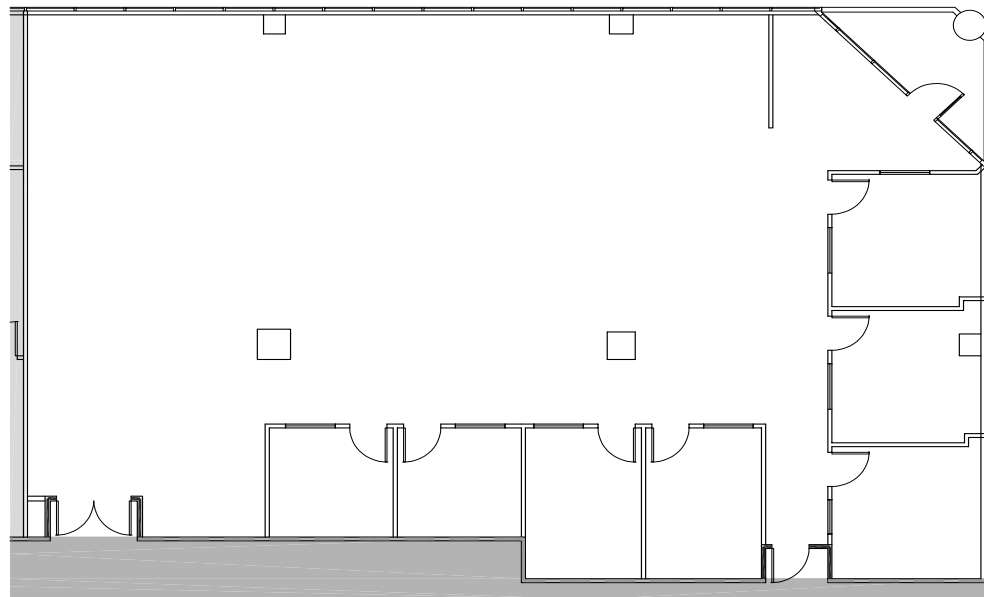

FLORIDA BLUE TOWER

Suite 475

3,912 RSF

Contact Us:

KELLEY MATHESON

First Vice President

T +1 813 273 8489

kelley.matheson@cbre.com

ROXANNE KEMPH

Senior Vice President

T +1 813 286 7700

roxanne.kemph@cbre.com

CBRE