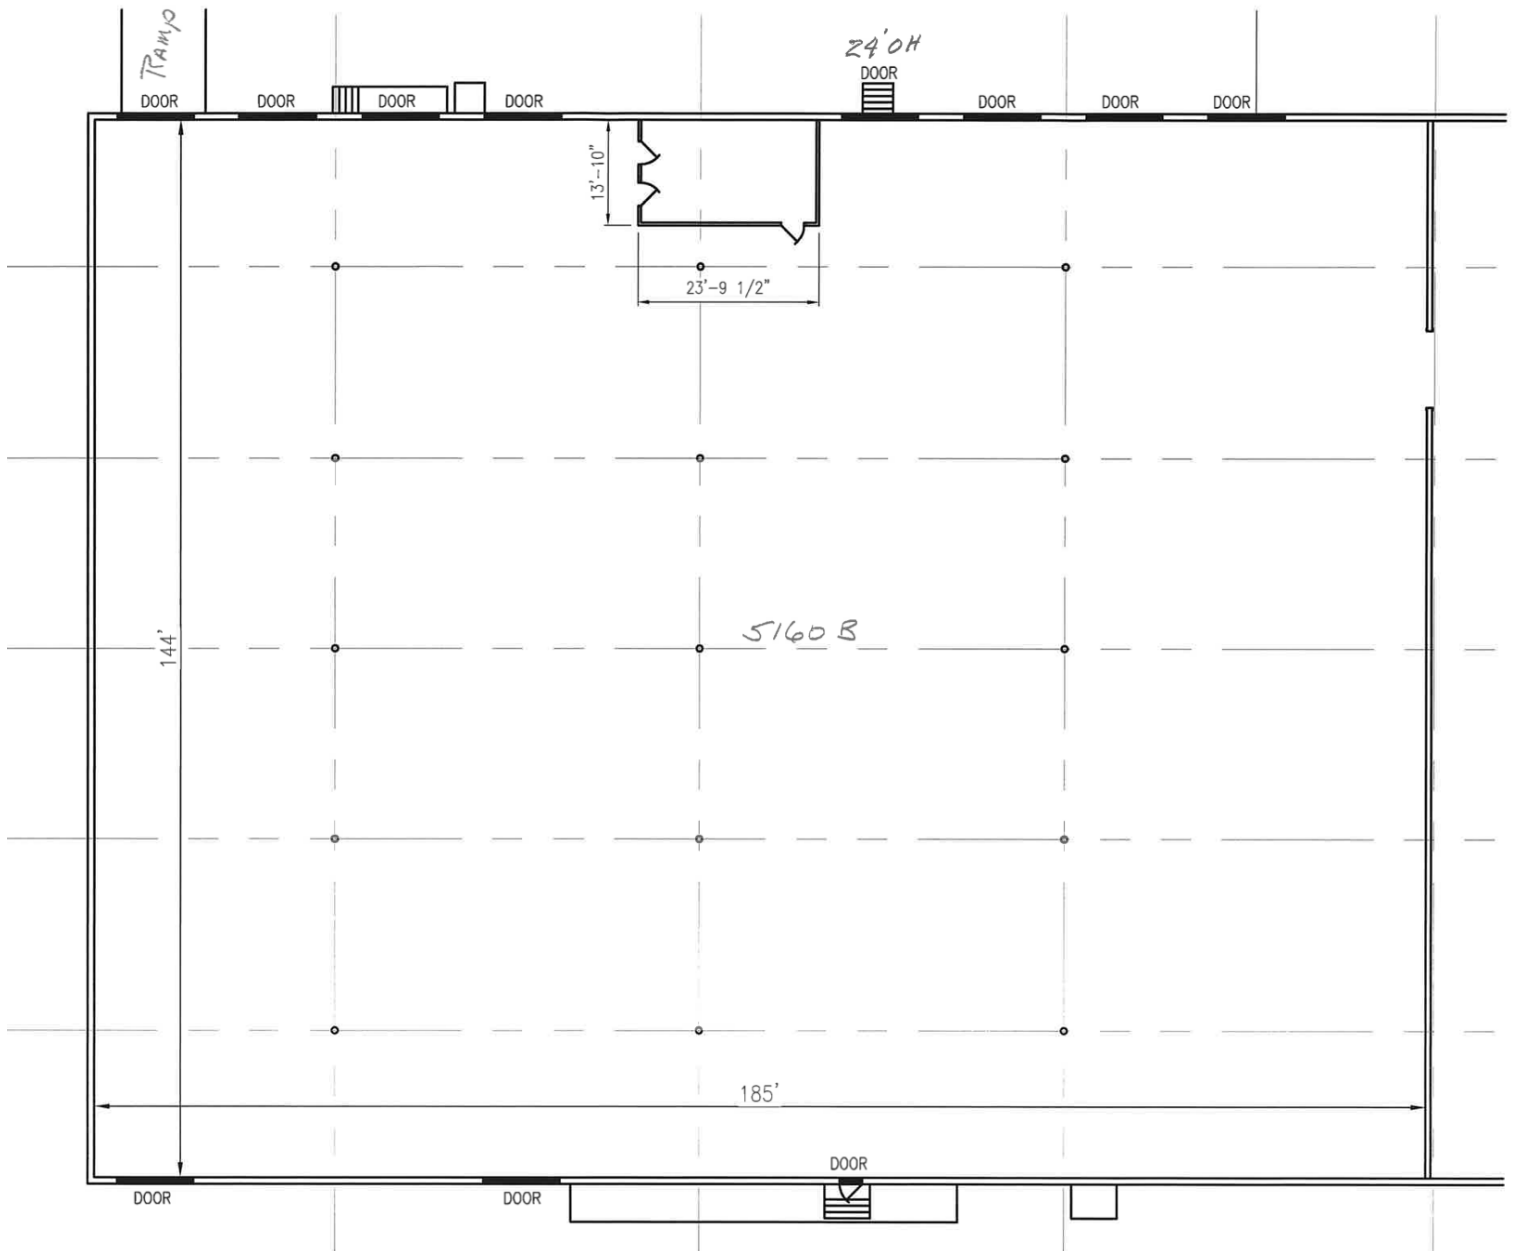

5160-B W Clifton Street, Tampa, FL 33634

For more information:

Kelli Hatton  
+1 813.454.1619 • khatton@naiburnsscalo.com

5201 W Kennedy Blvd, Suite 925  
Tampa, FL  
+1 813.815.8360

NAIBurnsScalo.com