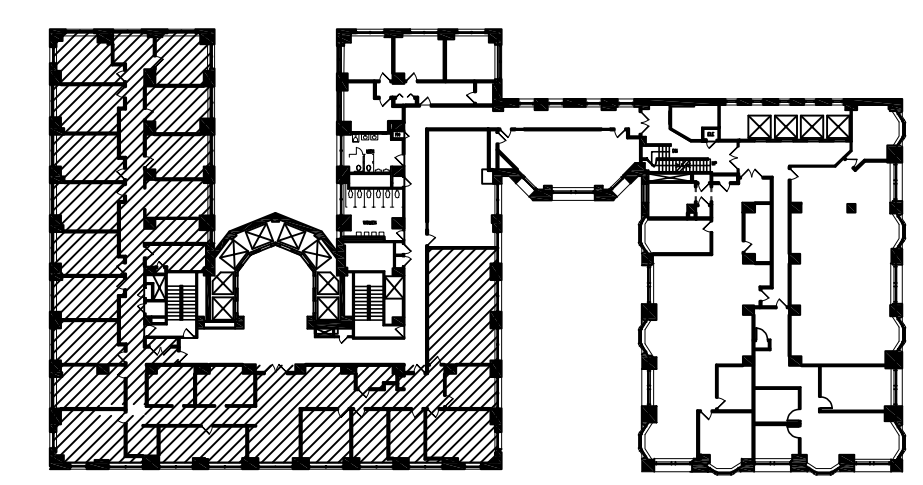

SUITE 700  
9,239 RSF

FLOOR PLAN  
1/8" = 1'-0"

KEY PLAN  
NTS

MARCH 2024

LAND TITLE BUILDING

SUITE 700

7F

PHILADELPHIA, PA

SCALE: 1/8" = 1'-0"