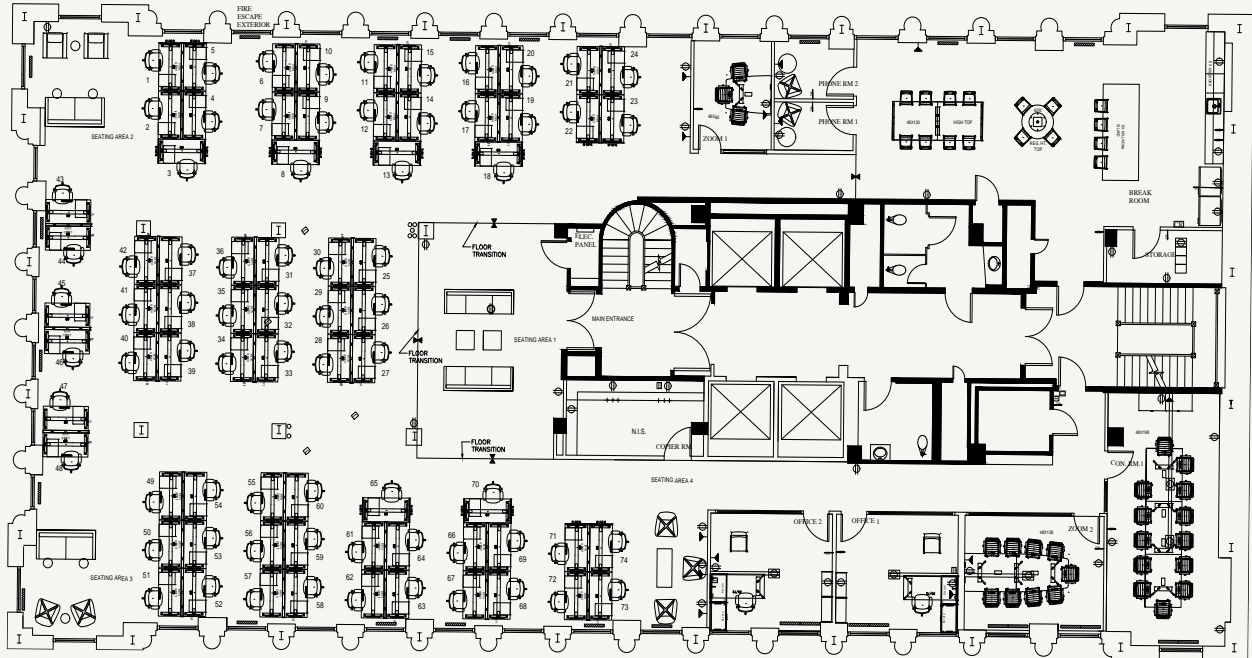

Suite 900

8,973 RSF

115
SANSOME

High end furnishings with collaborative and flexible layouts

- Available August 1, 2026
- Fully furnished creative floor
- 2 private offices
- 2 large conference rooms
- 1 small conference room
- Large kitchen & Break area
- Reception area
- IT/copy/storage room
- 54 workstations