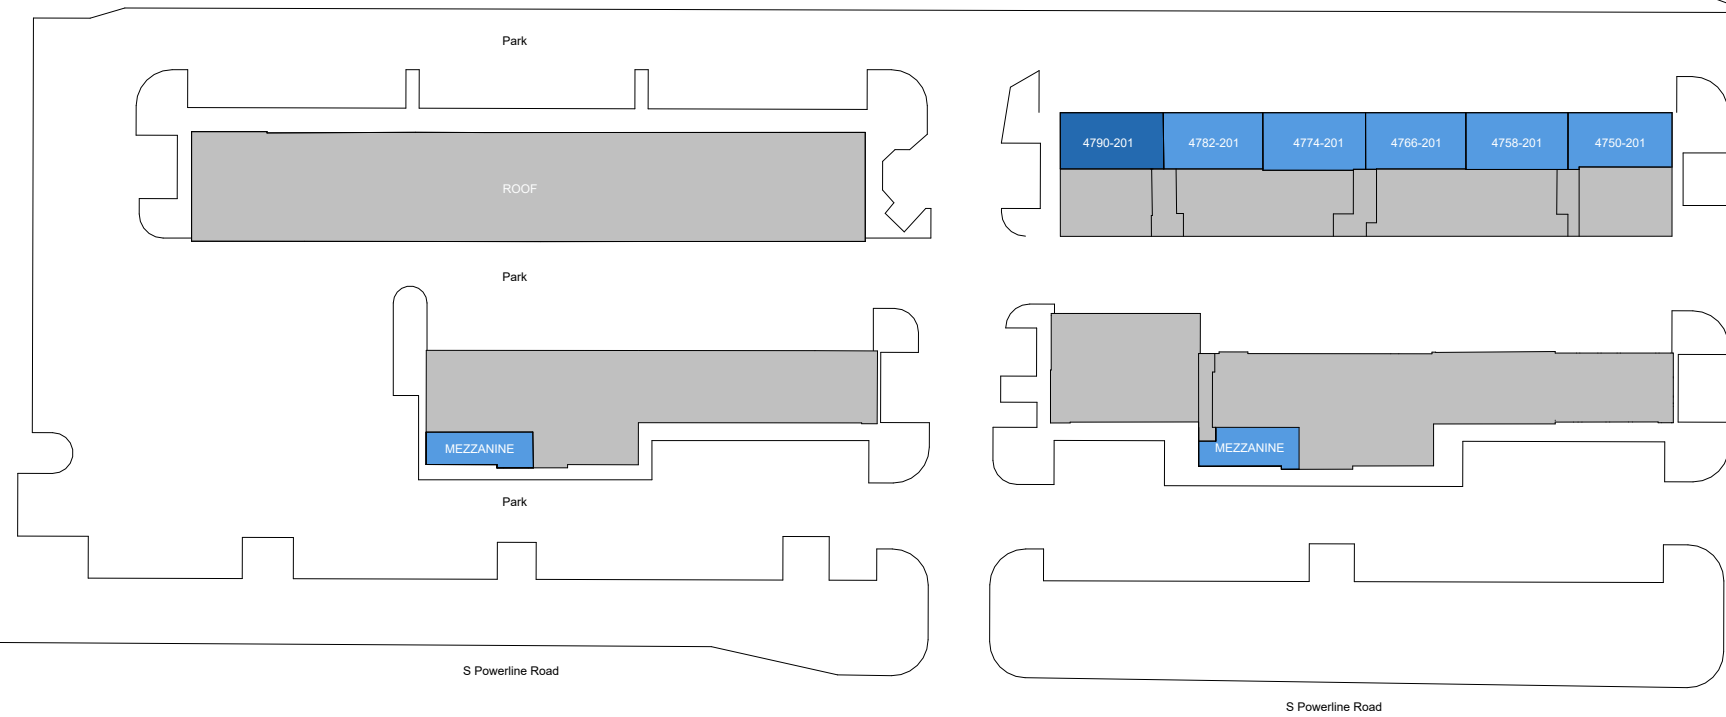

Property Key

Deerfield

4750 N Powerline Rd, Pompano Beach, 33073 FL

Building: 4750

Suite: 4790-201

Sheet **E1**

BAY SPACE

Scale: Not to Scale
Sheet Size: 42" x 30"
Not For Construction

Usable Square Foot Analysis

	SQFT	BUILDING PERCENTAGE
Office Area	1,000	100 %
Warehouse Area	0	0 %
Total Area	1,000	

Building Information

Deck Height:	11' - 5 1/2"	
Clear Height:	8' - 5"	
Ceiling Height:	8' - 5"	
Sprinklered:	<input type="checkbox"/> Yes	<input checked="" type="checkbox"/> No
Mechanical Area:	0 SQFT	

⑥ 4790-201
1/2" = 1'-0"

As Built Floor Plan for Marketing