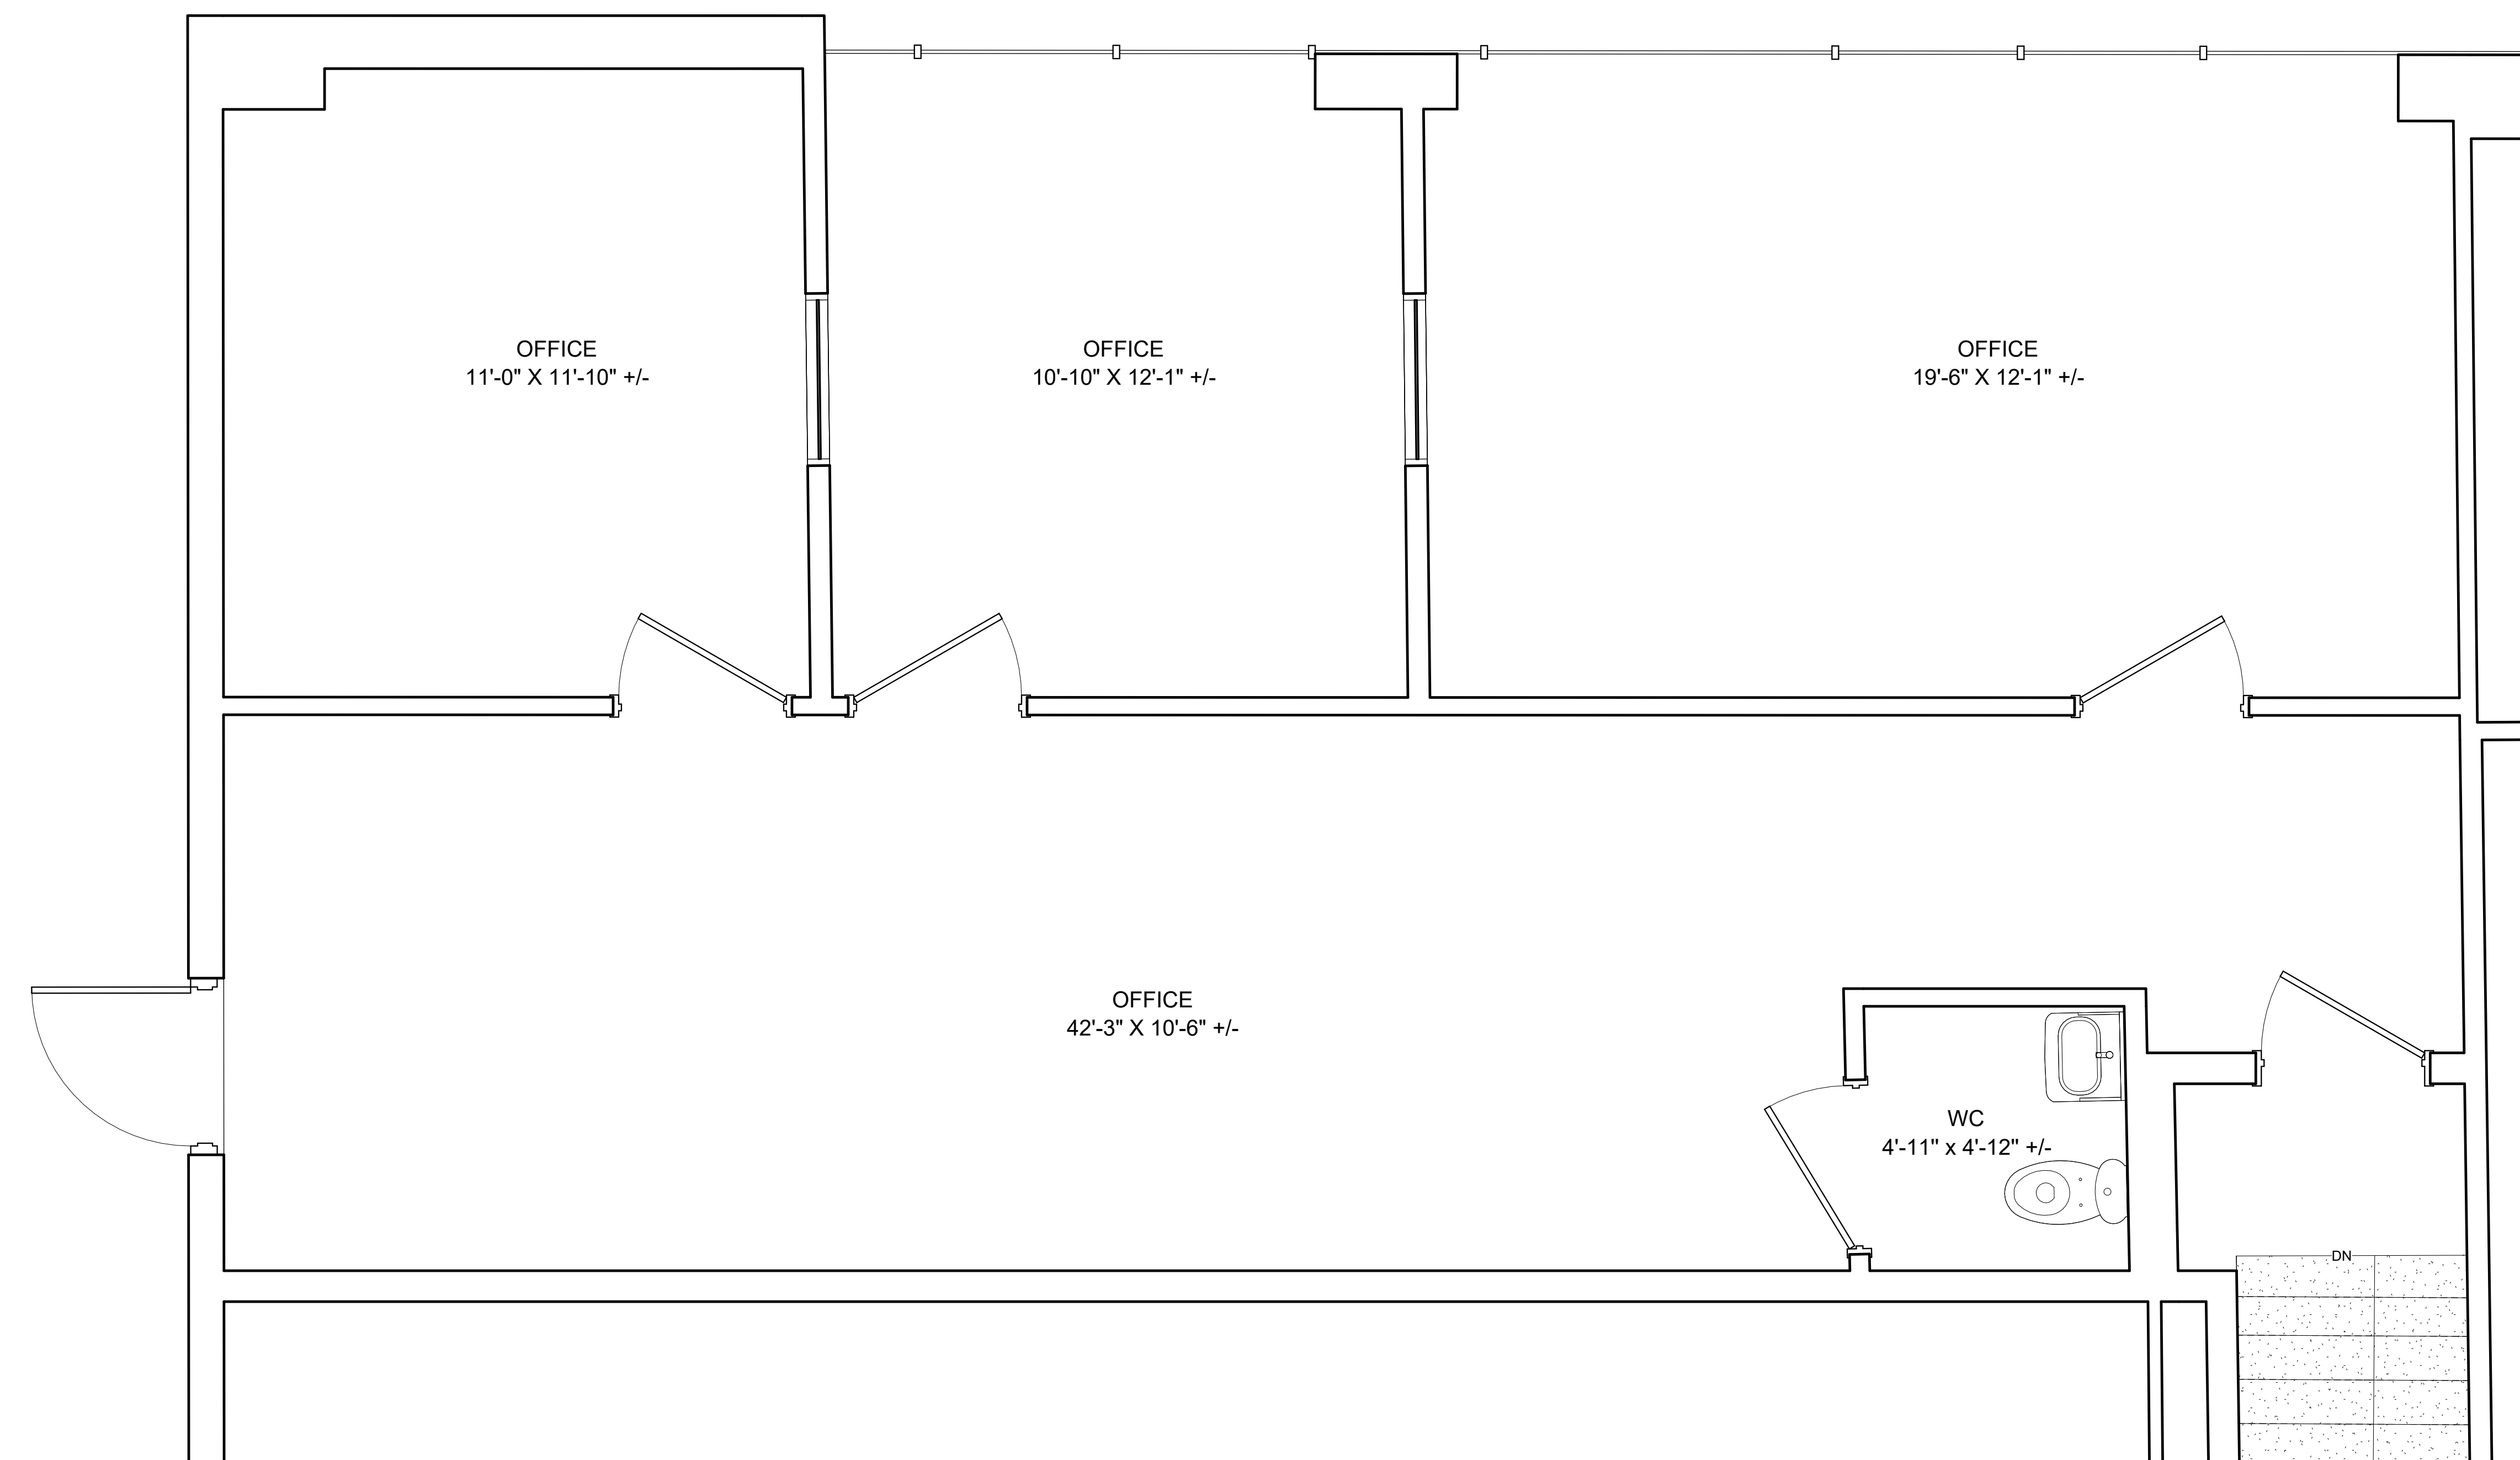

Property Key

Deerfield

4750 N Powerline Rd, Pompano Beach, 33073 FL

Building: 4750

Suite: 4790-201

Sheet **E1**

BAY SPACE

Scale: Not to Scale
Sheet Size: 42" x 30"
Not For Construction

Usable Square Foot Analysis

	SQFT	BUILDING PERCENTAGE
Office Area	1,000	100 %
Warehouse Area	0	0 %
Total Area	1,000	

Building Information

Deck Height:	11' - 5 1/2"	
Clear Height:	8' - 5"	
Ceiling Height:	8' - 5"	
Sprinklered:	<input type="checkbox"/> Yes	<input checked="" type="checkbox"/> No
Mechanical Area:	0 SQFT	

⑥ 4790-201
1/2" = 1'-0"

As Built Floor Plan for Marketing