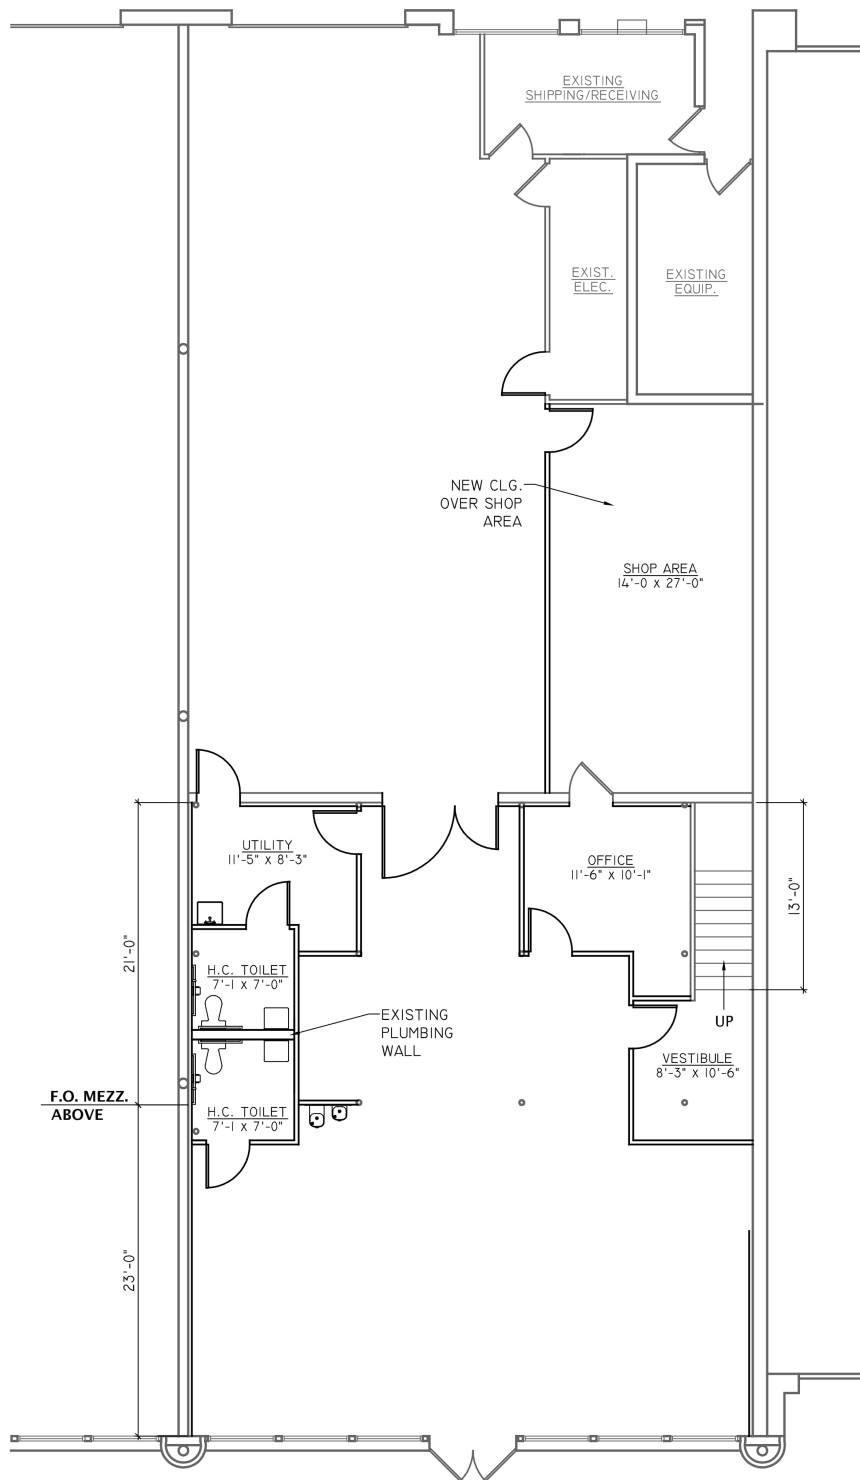

Sully Business Park

4116-E Walney Road, Chantilly, Virginia 20151

Pete McCabe (703) 631-9307 (p) (703) 906-9947 (m)

pmccabe@pruittcorp.com www.PruittCorp.com